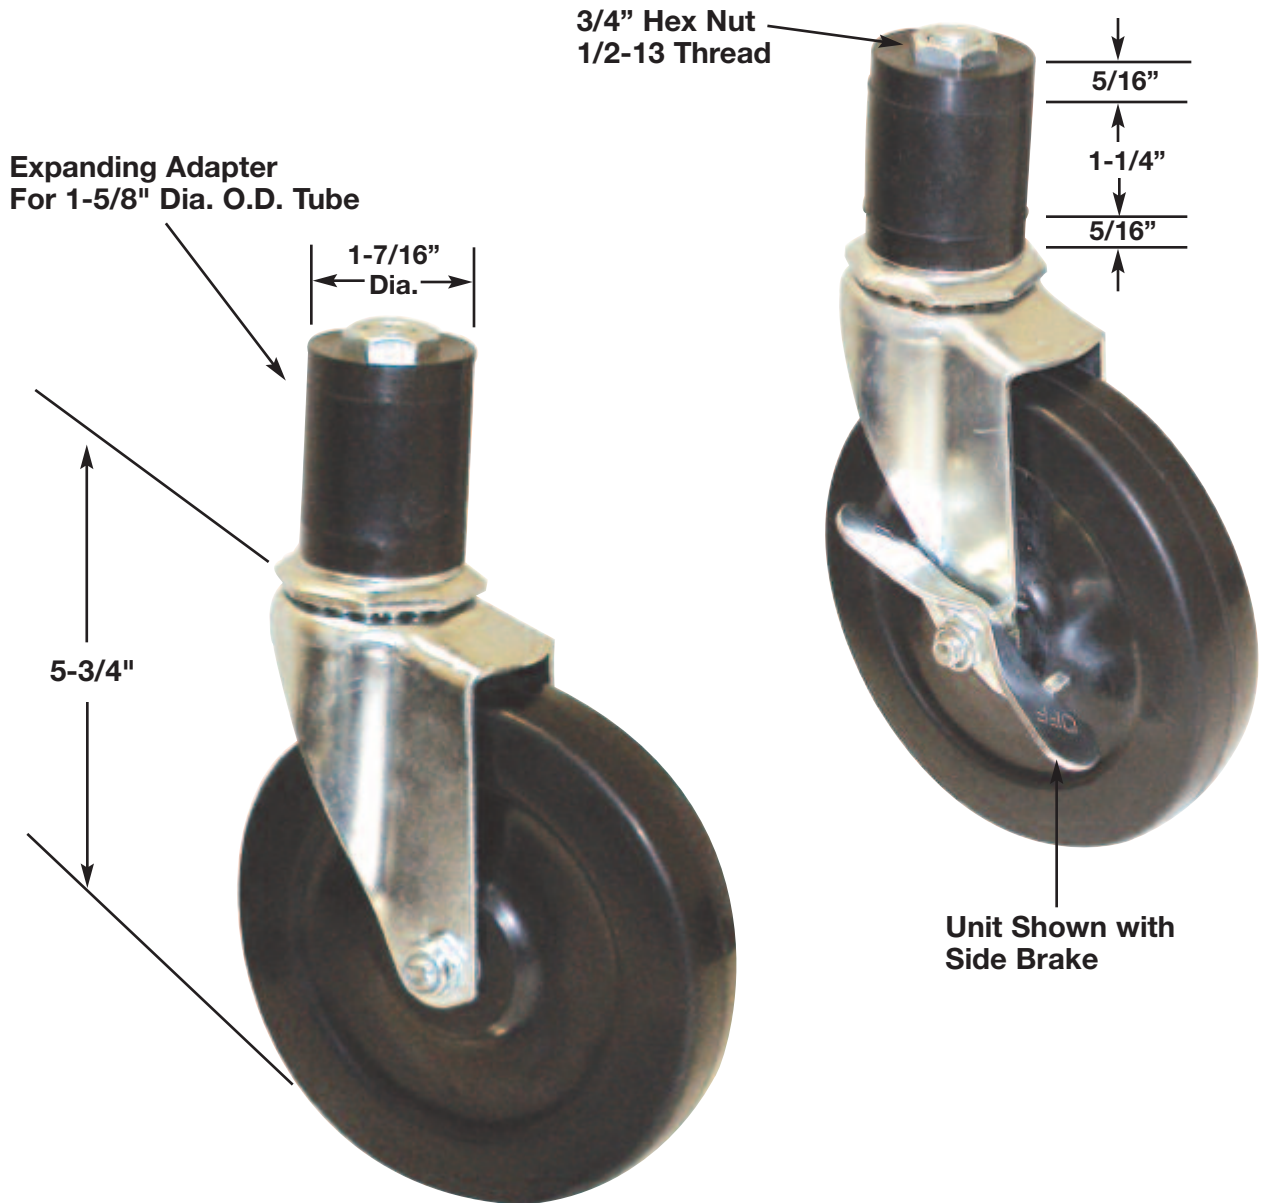

ACCESSORIES - EXPLODED VIEW

Model: TA-25 Rubber Casters

EACH SET CONSISTS OF 2 CASTERS WITH BRAKE AND 2 CASTERS WITHOUT

TA-25A Available for Set of 6 Casters: 3 with Brakes, 3 without

TA-25B Upgrade Available for Brakes on ALL Casters

5" Dia. x 15/16" Thread Width.
Black, Hard Rubber, DELRIN Bearing Wheel

125 LBS. CAPACITY EACH - TEMPERATURE RANGE = 30° - 160° F