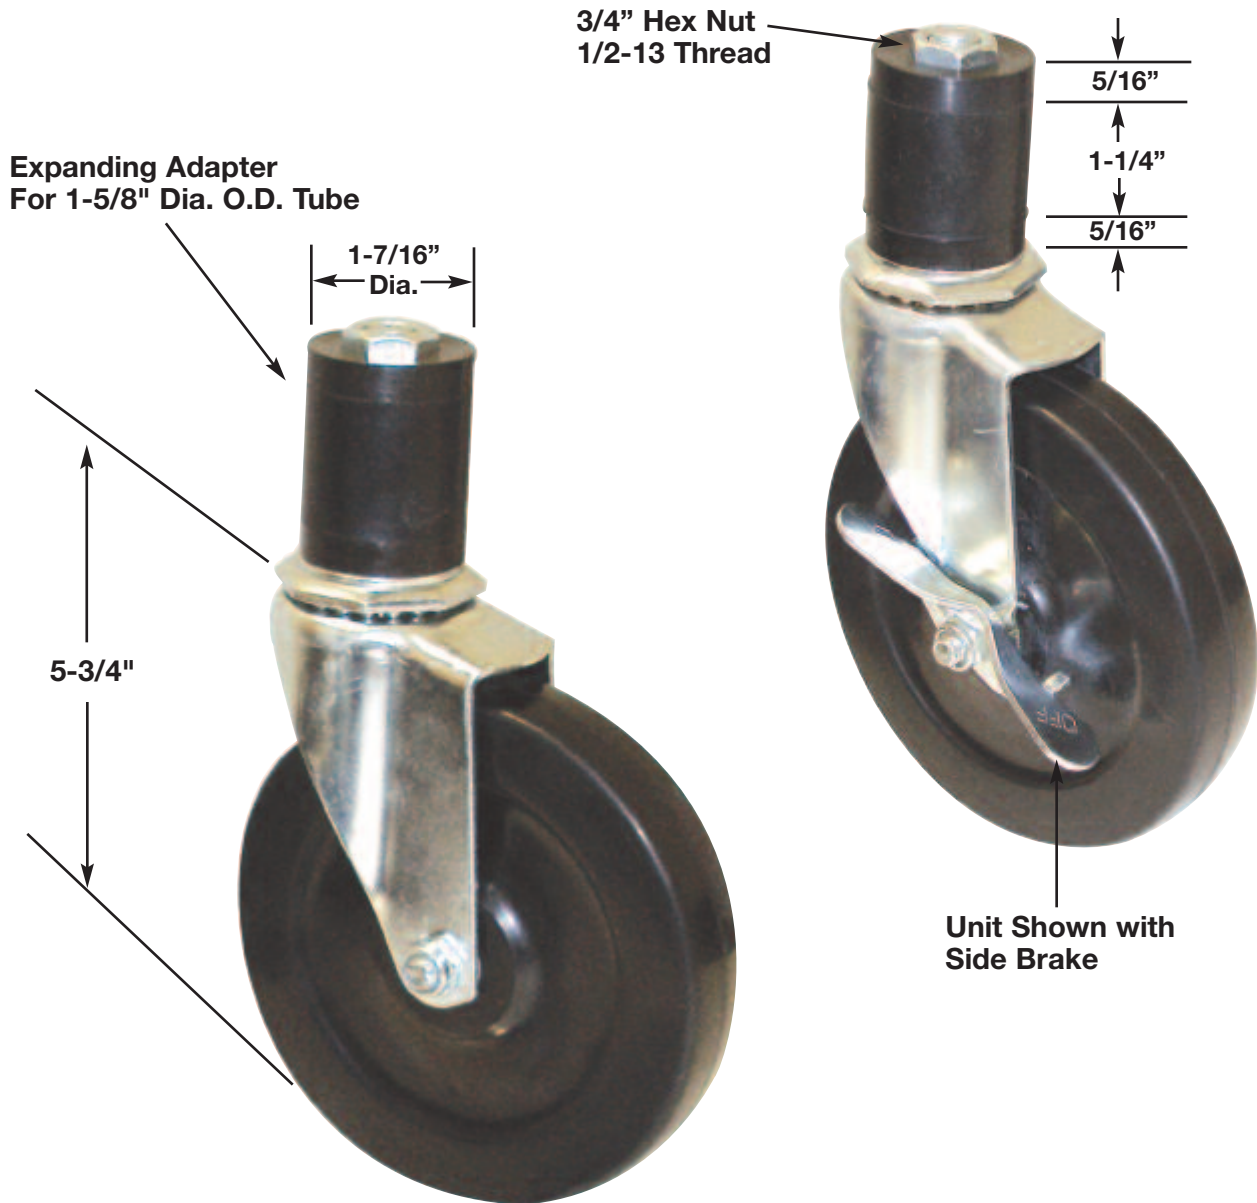

# ACCESSORIES - EXPLODED VIEW

## Model: TA-25 Rubber Casters

**EACH SET CONSISTS OF 2 CASTERS WITH BRAKE AND 2 CASTERS WITHOUT**

TA-25A Available for Set of 6 Casters: 3 with Brakes, 3 without

TA-25B Upgrade Available for Brakes on ALL Casters

**5" Dia. x 15/16" Thread Width.  
Black, Hard Rubber, DELRIN Bearing Wheel**

**125 LBS. CAPACITY EACH - TEMPERATURE RANGE = 30° - 160° F**