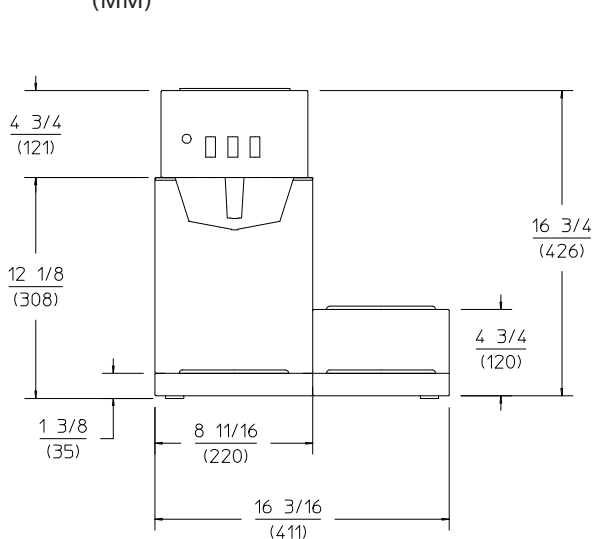

Accessories

Bloomfield offers a full line of coffee warmers, grinders and glass decanters.

BLOOMFIELD

MODEL 8571

DIMENSIONS: $\frac{\text{INCH}}{\text{(MM)}}$

SPECIFICATIONS:

MODELS	WATTS	VOLTS	AMPS	PHASE	POWER SUPPLY CORD
8571	1800	120	15	SINGLE	NEMA 5-15P
🇨🇦 8571CA	1500	120	12.5	SINGLE	NEMA 5-15P
🌐 8571KO	1800	220	8.1	SINGLE	SUPPLIED
🇪🇺 8571EU/UK	2100	220-240	9.1	SINGLE	SUPPLIED
🌐 8571AU	2100	240	8.8	SINGLE	SUPPLIED