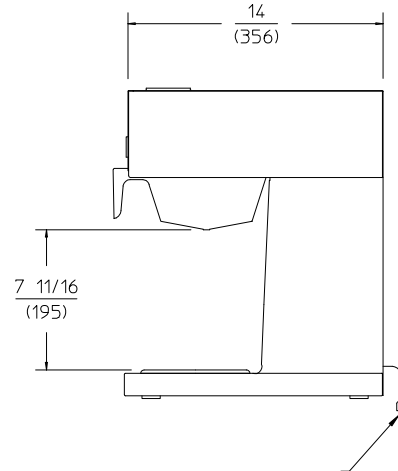

Accessories

Bloomfield offers a full line of coffee warmers, grinders and glass decanters.

BLOOMFIELD

MODEL 8571

DIMENSIONS: $\frac{\text{INCH}}{\text{(MM)}}$

SPECIFICATIONS:

MODELS	WATTS	VOLTS	AMPS	PHASE	POWER SUPPLY CORD
8571	1800	120	15	SINGLE	NEMA 5-15P
🇨🇦 8571CA	1500	120	12.5	SINGLE	NEMA 5-15P
🌐 8571KO	1800	220	8.1	SINGLE	SUPPLIED
🇪🇺 8571EU/UK	2100	220-240	9.1	SINGLE	SUPPLIED
🌐 8571AU	2100	240	8.8	SINGLE	SUPPLIED