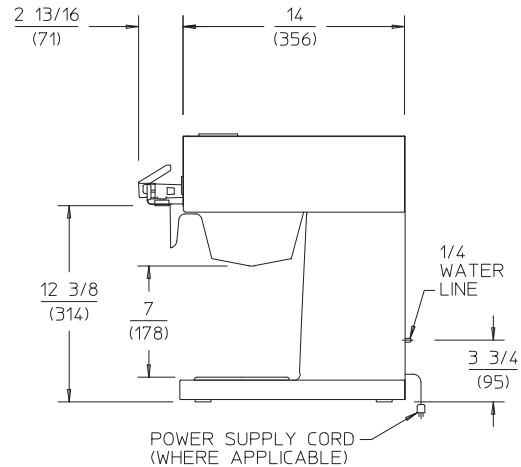

# BLOOMFIELD

**MODELS**  
8572, 8572L, 8573, 8574

**DIMENSIONS:** INCH  
(MM)

**SPECIFICATIONS:**

MODELS	WATTS	VOLTS	AMPS	PHASE	POWER SUPPLY CORD
8572, 8572L	1800	120	15	SINGLE	NEMA 5-15P
8572CA	1500	120	12.5	SINGLE	NEMA 5-15P
8572EU, UK	2100	220-240	9	SINGLE	SUPPLIED
8572AU, PI, KO	2100	220-240	9	SINGLE	SUPPLIED
8573	1800	120	15	SINGLE	NEMA-5-15P
*8574	3800	115/230 4-WIRE	17	SINGLE	NONE