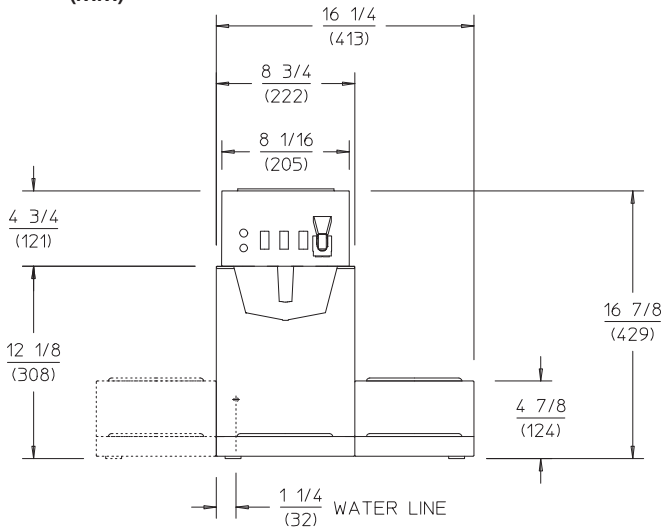

# BLOOMFIELD

**MODELS**  
8572, 8572L, 8573, 8574

**DIMENSIONS:** INCH  
(MM)

**SPECIFICATIONS:**

MODELS	WATTS	VOLTS	AMPS	PHASE	POWER SUPPLY CORD
8572, 8572L	1800	120	15	SINGLE	NEMA 5-15P
8572CA	1500	120	12.5	SINGLE	NEMA 5-15P
8572EU, UK	2100	220-240	9	SINGLE	SUPPLIED
8572AU, PI, KO	2100	220-240	9	SINGLE	SUPPLIED
8573	1800	120	15	SINGLE	NEMA-5-15P
*8574	3800	115/230 4-WIRE	17	SINGLE	NONE