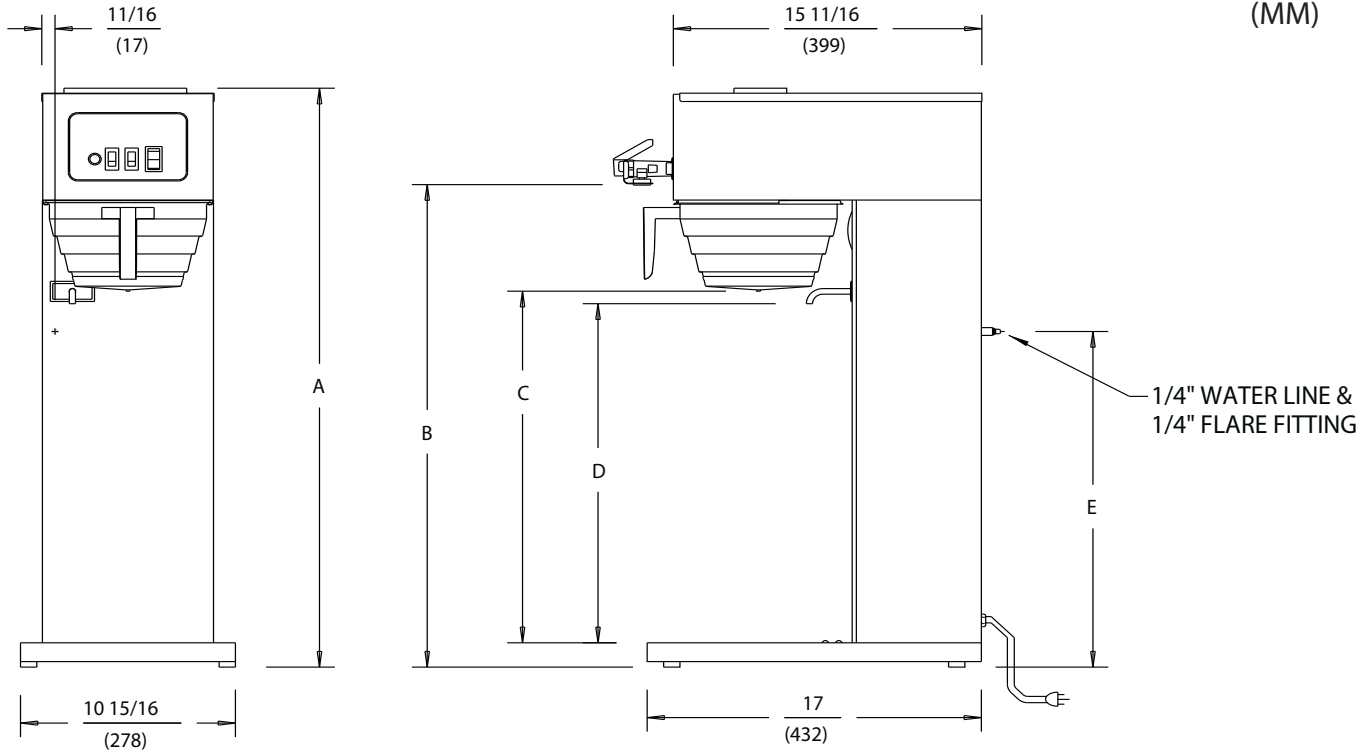

Accessories

Bloomfield offers a full line of tea dispensers.

DIMENSIONS: INCH
(MM)

SPECIFICATIONS:

| MODELS | A | | B | | C | | D | | E | |
|--------|--------|-------|----------|-------|--------|-------|----------|-------|--------|-------|
| | INCHES | (MM) | INCHES | (MM) | INCHES | (MM) | INCHES | (MM) | INCHES | (MM) |
| 8742 | 32 1/4 | (819) | 26 15/16 | (684) | 19 5/8 | (498) | 18 15/16 | (481) | 18 3/4 | (476) |
| 8748 | 35 1/4 | (895) | 29 15/16 | (760) | 22 5/8 | (575) | 21 15/16 | (557) | 21 3/4 | (552) |