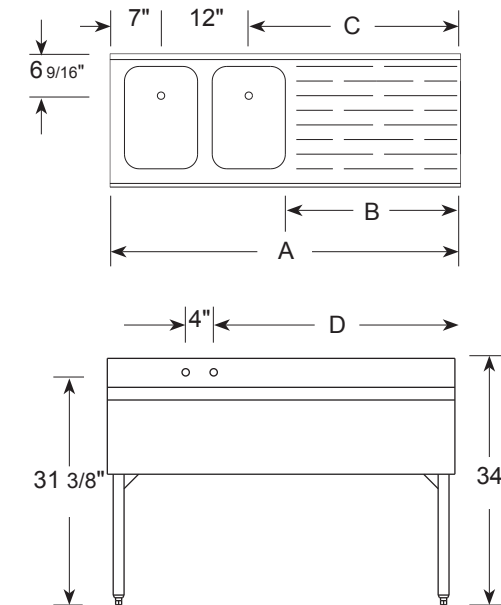

Specifications

SD31C SD31L

MODEL	A	B	C	D
SD31C	36	13	18	16
SD31L	36	24	29	27
SD31R	36	24	29	27

SD31R
Right Tank

SD42C
Center Tank

MODEL	A	B	C	D
SD32L	36	12	17	21
SD32R	36	12	17	21
SD42C	48	13	18	22
SD42L	48	24	29	33
SD42R	48	24	29	33

Drainboards

Tanks Size:
 Right to Left 10"
 Front to Back 14"
 Depth 9 3/4"
 Drain Connections:
 1 1/2" I.P.S. - Std. Thread
 Faucet Mtg. Holes:
 1" diameter
 All Units:
 304 Stainless Steel Top Assembly
 Front Apron and Ends

SD32L SD42L
Left Tank

SD32R SD42R
Right Tank

Left Tank

MODEL	A	B	C	D
SD43L	48	12	17	27
SD53L	60	24	29	39

Right Tank

MODEL	A	B	C	D
SD43R	48	12	17	27
SD53R	60	24	29	39