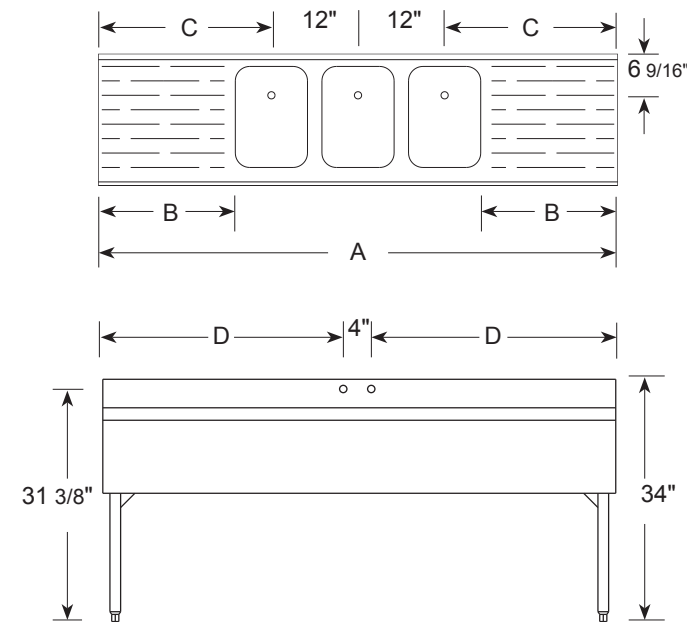

Specifications

SD19

Three Center Tanks

MODEL	A	B	C	D
SD33	36	1	6	16
SD53C	60	13	18	28
SD63C	72	19	24	34
SD73C	84	25	30	40
SD83C	96	31	36	46

Four Center Tanks

MODEL	A	B	C	D
SD64C	72	13	18	22
SD74C	84	19	24	28
SD84C	96	25	30	34
SD94C	108	31	36	40
SD104C	120	37	42	46

3 Tanks

SD33
SD43L
SD43R
SD53C
SD53L
SD53R
SD63C
SD73C
SD83C

4 Tanks

SD64C
SD74C
SD84C
SD94C
SD104C

SD84C

- 304 Stainless Steel, Welded and Polished Top Assembly, Front Apron and Ends
- 20-Gauge Polished, Deep-Drawn 304 Stainless Steel Tanks
- Galvanized Steel Understructure
- Legs: Steel Tube and Welded Cross-Brace Construction, with Corrosion Resistant Hammertone Paint and High-Impact Plastic Adjustable Feet
- Stainless Steel Drain with 1 1/2" Standard Male Pipe Thread, Gasket and Nut Field Installed
- Chrome Plated Overflow Tubes with Rubber Grommet for Each Sink
- Backsplash Mounted Faucets with 4" Centers (1 Faucet with 3 Tanks or Fewer Models; 2 Faucets for 4 Tank Models)
- Constructed to Meet NSF Specifications

Specifications

SD31C SD31L

MODEL	A	B	C	D
SD31C	36	13	18	16
SD31L	36	24	29	27
SD31R	36	24	29	27

SD31R
Right Tank

SD42C
Center Tank

MODEL	A	B	C	D
SD32L	36	12	17	21
SD32R	36	12	17	21
SD42C	48	13	18	22
SD42L	48	24	29	33
SD42R	48	24	29	33

Drainboards

Tanks Size:
 Right to Left 10"
 Front to Back 14"
 Depth 9 3/4"
 Drain Connections:
 1 1/2" I.P.S. - Std. Thread
 Faucet Mtg. Holes:
 1" diameter
 All Units:
 304 Stainless Steel Top Assembly
 Front Apron and Ends