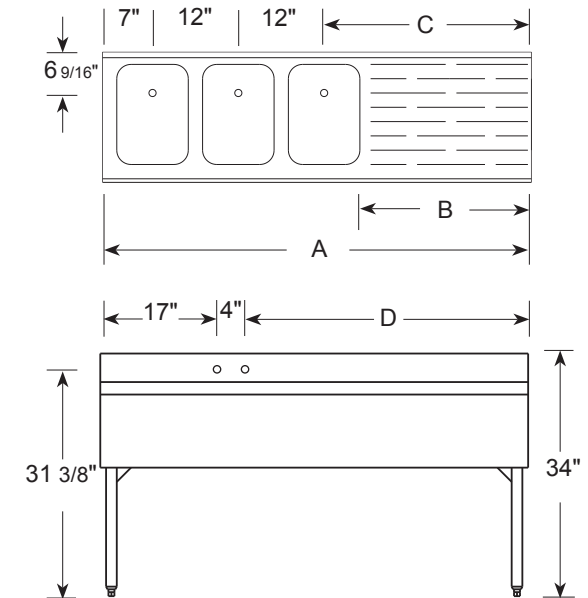

Specifications

SD31C SD31L

MODEL	A	B	C	D
SD31C	36	13	18	16
SD31L	36	24	29	27
SD31R	36	24	29	27

SD31R
Right Tank

SD42C
Center Tank

MODEL	A	B	C	D
SD32L	36	12	17	21
SD32R	36	12	17	21
SD42C	48	13	18	22
SD42L	48	24	29	33
SD42R	48	24	29	33

Drainboards

Tanks Size:
 Right to Left 10"
 Front to Back 14"
 Depth 9 3/4"
 Drain Connections:
 1 1/2" I.P.S. - Std. Thread
 Faucet Mtg. Holes:
 1" diameter
 All Units:
 304 Stainless Steel Top Assembly
 Front Apron and Ends

SD32L SD42L
Left Tank

SD32R SD42R
Right Tank

Left Tank

MODEL	A	B	C	D
SD43L	48	12	17	27
SD53L	60	24	29	39

Right Tank

MODEL	A	B	C	D
SD43R	48	12	17	27
SD53R	60	24	29	39