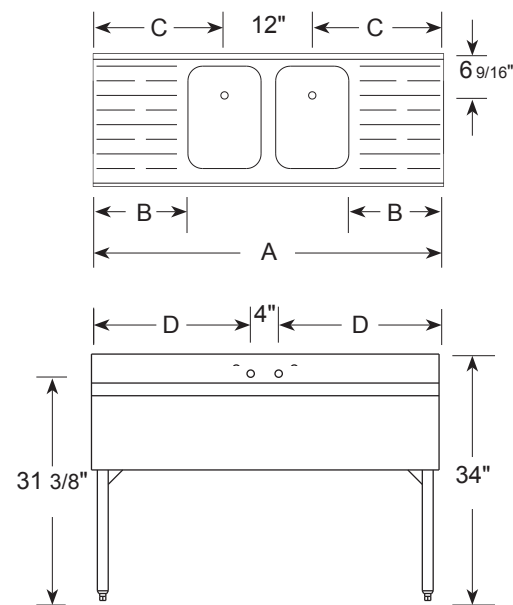

Specifications

SD31C SD31L

MODEL	A	B	C	D
SD31C	36	13	18	16
SD31L	36	24	29	27
SD31R	36	24	29	27

SD31R
Right Tank

SD42C
Center Tank

MODEL	A	B	C	D
SD32L	36	12	17	21
SD32R	36	12	17	21
SD42C	48	13	18	22
SD42L	48	24	29	33
SD42R	48	24	29	33

Drainboards

Tanks Size:
 Right to Left 10"
 Front to Back 14"
 Depth 9 3/4"
 Drain Connections:
 1 1/2" I.P.S. - Std. Thread
 Faucet Mtg. Holes:
 1" diameter
 All Units:
 304 Stainless Steel Top Assembly
 Front Apron and Ends

SD32L SD42L
Left Tank

SD32R SD42R
Right Tank

Left Tank

MODEL	A	B	C	D
SD43L	48	12	17	27
SD53L	60	24	29	39

Right Tank

MODEL	A	B	C	D
SD43R	48	12	17	27
SD53R	60	24	29	39