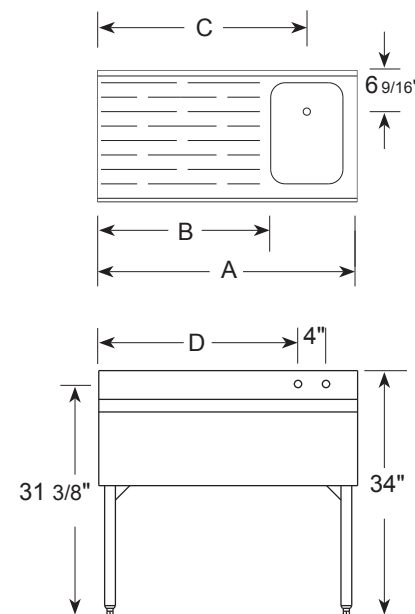

3 Tanks

SD33
SD43L
SD43R
SD53C
SD53L
SD53R
SD63C
SD73C
SD83C

4 Tanks

SD64C
SD74C
SD84C
SD94C
SD104C

SD84C

- 304 Stainless Steel, Welded and Polished Top Assembly, Front Apron and Ends
- 20-Gauge Polished, Deep-Drawn 304 Stainless Steel Tanks
- Galvanized Steel Understructure
- Legs: Steel Tube and Welded Cross-Brace Construction, with Corrosion Resistant Hammertone Paint and High-Impact Plastic Adjustable Feet
- Stainless Steel Drain with 1 1/2" Standard Male Pipe Thread, Gasket and Nut Field Installed
- Chrome Plated Overflow Tubes with Rubber Grommet for Each Sink
- Backsplash Mounted Faucets with 4" Centers (1 Faucet with 3 Tanks or Fewer Models; 2 Faucets for 4 Tank Models)
- Constructed to Meet NSF Specifications

Specifications

SD31C SD31L

MODEL	A	B	C	D
SD31C	36	13	18	16
SD31L	36	24	29	27
SD31R	36	24	29	27

SD31R
Right Tank

SD42C
Center Tank

MODEL	A	B	C	D
SD32L	36	12	17	21
SD32R	36	12	17	21
SD42C	48	13	18	22
SD42L	48	24	29	33
SD42R	48	24	29	33

Drainboards

Tanks Size:
 Right to Left 10"
 Front to Back 14"
 Depth 9 3/4"
 Drain Connections:
 1 1/2" I.P.S. - Std. Thread
 Faucet Mtg. Holes:
 1" diameter
 All Units:
 304 Stainless Steel Top Assembly
 Front Apron and Ends

SD32L SD42L
Left Tank

SD32R SD42R
Right Tank

Left Tank

MODEL	A	B	C	D
SD43L	48	12	17	27
SD53L	60	24	29	39

Right Tank

MODEL	A	B	C	D
SD43R	48	12	17	27
SD53R	60	24	29	39