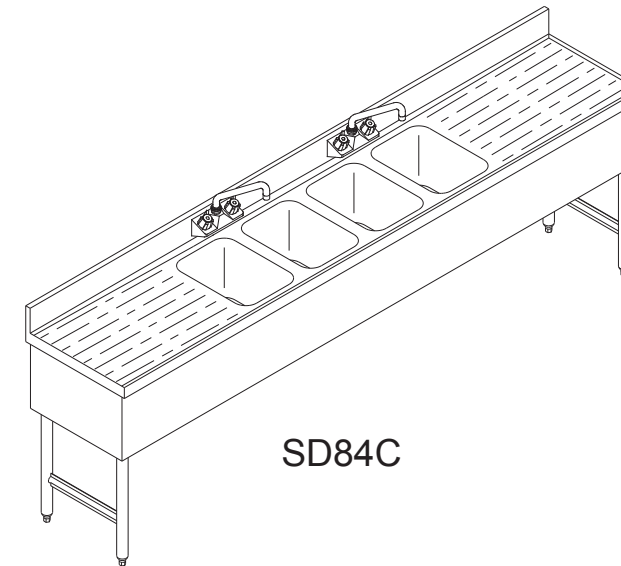

Specifications

SD19

Three Center Tanks

MODEL	A	B	C	D
SD33	36	1	6	16
SD53C	60	13	18	28
SD63C	72	19	24	34
SD73C	84	25	30	40
SD83C	96	31	36	46

Four Center Tanks

MODEL	A	B	C	D
SD64C	72	13	18	22
SD74C	84	19	24	28
SD84C	96	25	30	34
SD94C	108	31	36	40
SD104C	120	37	42	46

La Crosse has a policy of continuous product improvement, and reserves the right to change design and specifications without notice.

Underbar Sinks

SD19

Model Nos.:

1 Tank

SD31C
SD31L
SD31R

2 Tanks

SD32L
SD32R
SD42C
SD42L
SD42R

3 Tanks

SD33
SD43L
SD43R
SD53C
SD53L
SD53R
SD63C
SD73C
SD83C

4 Tanks

SD64C
SD74C
SD84C
SD94C
SD104C

SD84C

- 304 Stainless Steel, Welded and Polished Top Assembly, Front Apron and Ends
- 20-Gauge Polished, Deep-Drawn 304 Stainless Steel Tanks
- Galvanized Steel Understructure
- Legs: Steel Tube and Welded Cross-Brace Construction, with Corrosion Resistant Hammertone Paint and High-Impact Plastic Adjustable Feet
- Stainless Steel Drain with 1 1/2" Standard Male Pipe Thread, Gasket and Nut Field Installed
- Chrome Plated Overflow Tubes with Rubber Grommet for Each Sink
- Backsplash Mounted Faucets with 4" Centers (1 Faucet with 3 Tanks or Fewer Models; 2 Faucets for 4 Tank Models)
- Constructed to Meet NSF Specifications

Drainboards

Tanks Size:
 Right to Left 10"
 Front to Back 14"
 Depth 9 3/4"
 Drain Connections:
 1 1/2" I.P.S. - Std. Thread
 Faucet Mtg. Holes:
 1" diameter
 All Units:
 304 Stainless Steel Top Assembly
 Front Apron and Ends