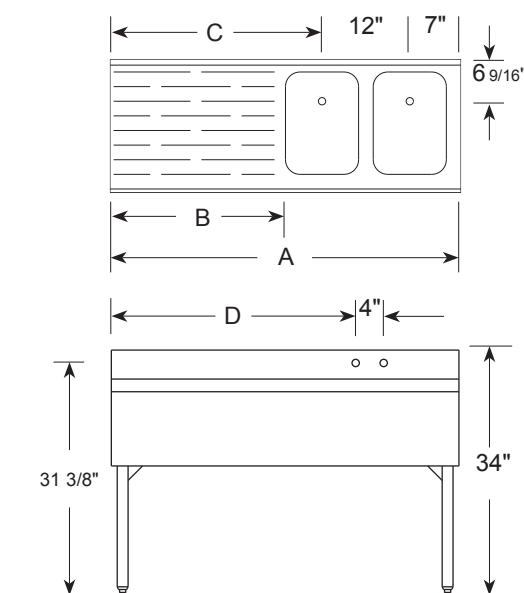

Specifications

SD31C SD31L

MODEL	A	B	C	D
SD31C	36	13	18	16
SD31L	36	24	29	27
SD31R	36	24	29	27

SD31R
Right Tank

SD42C
Center Tank

MODEL	A	B	C	D
SD32L	36	12	17	21
SD32R	36	12	17	21
SD42C	48	13	18	22
SD42L	48	24	29	33
SD42R	48	24	29	33

Drainboards

Tanks Size:
 Right to Left 10"
 Front to Back 14"
 Depth 9 3/4"
 Drain Connections:
 1 1/2" I.P.S. - Std. Thread
 Faucet Mtg. Holes:
 1" diameter
 All Units:
 304 Stainless Steel Top Assembly
 Front Apron and Ends

SD32L SD42L
Left Tank

SD32R SD42R
Right Tank

Left Tank

MODEL	A	B	C	D
SD43L	48	12	17	27
SD53L	60	24	29	39

Right Tank

MODEL	A	B	C	D
SD43R	48	12	17	27
SD53R	60	24	29	39