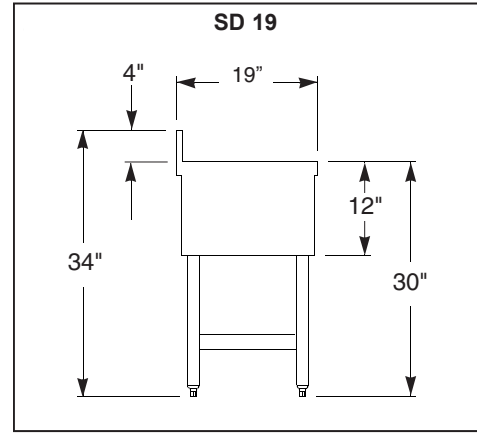

Specifications

SD19

Three Center Tanks

MODEL	A	B	C	D
SD33	36	1	6	16
SD53C	60	13	18	28
SD63C	72	19	24	34
SD73C	84	25	30	40
SD83C	96	31	36	46

Four Center Tanks

MODEL	A	B	C	D
SD64C	72	13	18	22
SD74C	84	19	24	28
SD84C	96	25	30	34
SD94C	108	31	36	40
SD104C	120	37	42	46

Specifications

SD31C SD31L

MODEL	A	B	C	D
SD31C	36	13	18	16
SD31L	36	24	29	27
SD31R	36	24	29	27

SD31R
Right Tank

SD42C
Center Tank

MODEL	A	B	C	D
SD32L	36	12	17	21
SD32R	36	12	17	21
SD42C	48	13	18	22
SD42L	48	24	29	33
SD42R	48	24	29	33

Drainboards

Tanks Size:
 Right to Left 10"
 Front to Back 14"
 Depth 9 3/4"
 Drain Connections:
 1 1/2" I.P.S. - Std. Thread
 Faucet Mtg. Holes:
 1" diameter
 All Units:
 304 Stainless Steel Top Assembly
 Front Apron and Ends

SD32L SD42L
Left Tank

SD32R SD42R
Right Tank

Left Tank

MODEL	A	B	C	D
SD43L	48	12	17	27
SD53L	60	24	29	39

Right Tank

MODEL	A	B	C	D
SD43R	48	12	17	27
SD53R	60	24	29	39