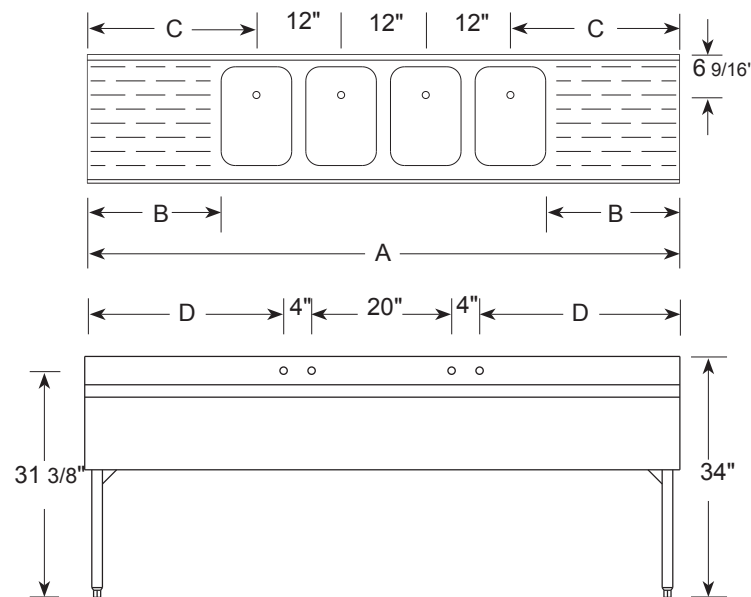

Specifications

SD19

Three Center Tanks

MODEL	A	B	C	D
SD33	36	1	6	16
SD53C	60	13	18	28
SD63C	72	19	24	34
SD73C	84	25	30	40
SD83C	96	31	36	46

Four Center Tanks

MODEL	A	B	C	D
SD64C	72	13	18	22
SD74C	84	19	24	28
SD84C	96	25	30	34
SD94C	108	31	36	40
SD104C	120	37	42	46

3 Tanks

SD33
SD43L
SD43R
SD53C
SD53L
SD53R
SD63C
SD73C
SD83C

4 Tanks

SD64C
SD74C
SD84C
SD94C
SD104C

SD84C

- 304 Stainless Steel, Welded and Polished Top Assembly, Front Apron and Ends
- 20-Gauge Polished, Deep-Drawn 304 Stainless Steel Tanks
- Galvanized Steel Understructure
- Legs: Steel Tube and Welded Cross-Brace Construction, with Corrosion Resistant Hammertone Paint and High-Impact Plastic Adjustable Feet
- Stainless Steel Drain with 1 1/2" Standard Male Pipe Thread, Gasket and Nut Field Installed
- Chrome Plated Overflow Tubes with Rubber Grommet for Each Sink
- Backsplash Mounted Faucets with 4" Centers (1 Faucet with 3 Tanks or Fewer Models; 2 Faucets for 4 Tank Models)
- Constructed to Meet NSF Specifications

Specifications

SD31C SD31L

MODEL	A	B	C	D
SD31C	36	13	18	16
SD31L	36	24	29	27
SD31R	36	24	29	27

SD31R
Right Tank

SD42C
Center Tank

MODEL	A	B	C	D
SD32L	36	12	17	21
SD32R	36	12	17	21
SD42C	48	13	18	22
SD42L	48	24	29	33
SD42R	48	24	29	33

Drainboards

Tanks Size:
 Right to Left 10"
 Front to Back 14"
 Depth 9 3/4"
 Drain Connections:
 1 1/2" I.P.S. - Std. Thread
 Faucet Mtg. Holes:
 1" diameter
 All Units:
 304 Stainless Steel Top Assembly
 Front Apron and Ends