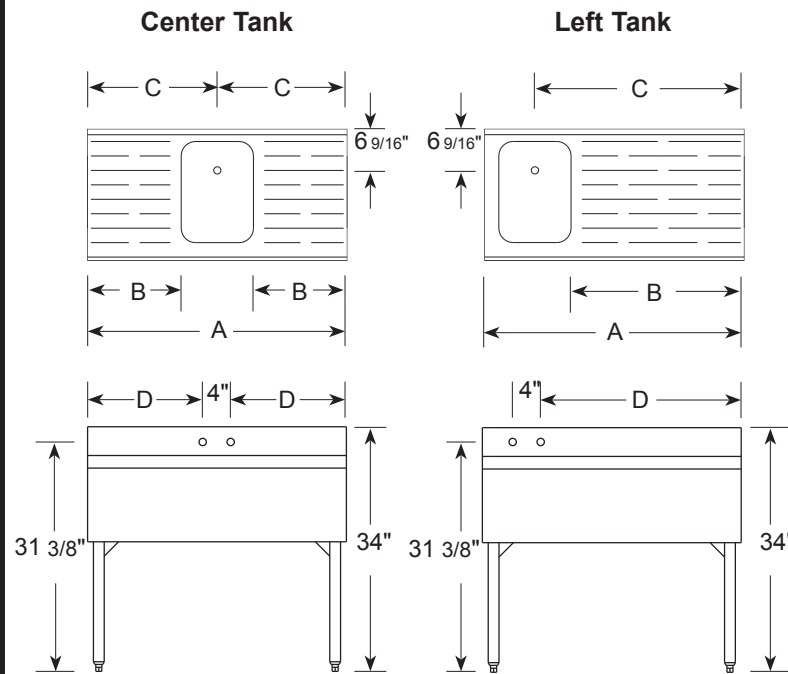

3 Tanks

SD33
SD43L
SD43R
SD53C
SD53L
SD53R
SD63C
SD73C
SD83C

4 Tanks

SD64C
SD74C
SD84C
SD94C
SD104C

SD84C

- 304 Stainless Steel, Welded and Polished Top Assembly, Front Apron and Ends
- 20-Gauge Polished, Deep-Drawn 304 Stainless Steel Tanks
- Galvanized Steel Understructure
- Legs: Steel Tube and Welded Cross-Brace Construction, with Corrosion Resistant Hammertone Paint and High-Impact Plastic Adjustable Feet
- Stainless Steel Drain with 1 1/2" Standard Male Pipe Thread, Gasket and Nut Field Installed
- Chrome Plated Overflow Tubes with Rubber Grommet for Each Sink
- Backsplash Mounted Faucets with 4" Centers (1 Faucet with 3 Tanks or Fewer Models; 2 Faucets for 4 Tank Models)
- Constructed to Meet NSF Specifications

Specifications

SD31C SD31L

MODEL	A	B	C	D
SD31C	36	13	18	16
SD31L	36	24	29	27
SD31R	36	24	29	27

SD31R
Right Tank

SD42C
Center Tank

MODEL	A	B	C	D
SD32L	36	12	17	21
SD32R	36	12	17	21
SD42C	48	13	18	22
SD42L	48	24	29	33
SD42R	48	24	29	33

Drainboards

Tanks Size:
 Right to Left 10"
 Front to Back 14"
 Depth 9 3/4"
 Drain Connections:
 1 1/2" I.P.S. - Std. Thread
 Faucet Mtg. Holes:
 1" diameter
 All Units:
 304 Stainless Steel Top Assembly
 Front Apron and Ends

SD32L SD42L
Left Tank

SD32R SD42R
Right Tank

Left Tank

MODEL	A	B	C	D
SD43L	48	12	17	27
SD53L	60	24	29	39

Right Tank

MODEL	A	B	C	D
SD43R	48	12	17	27
SD53R	60	24	29	39