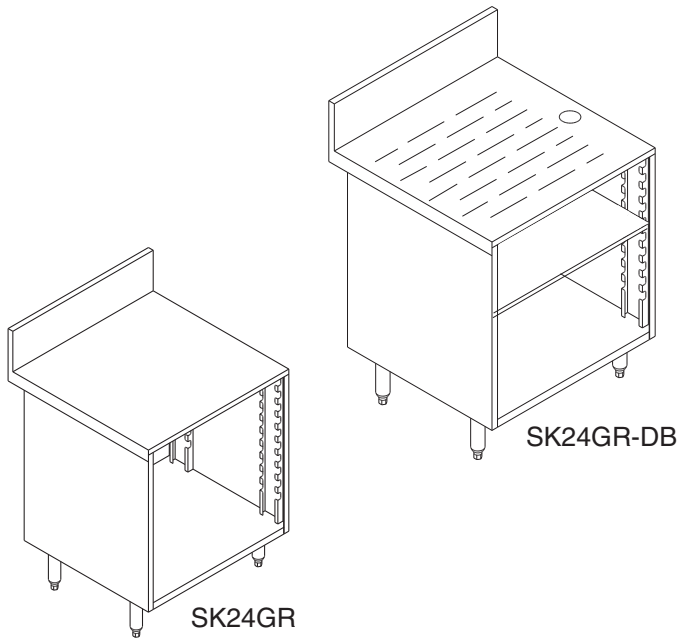

Glass Rack

SK21

Model No.:
SK24GR
SK24GR-DB

- 304 Stainless Steel Top, Ends, Back and Bottom
- Die Cast Heavy Duty 6" Equipment Legs with Adjustable Feet
- Two (2) Adjustable Shelves
- Custom Lengths Available
- Constructed to Meet NSF Specification

Specifications

SK21

Top View

Front View

La Crosse has a policy of continuous product improvement, and reserves the right to change design and specifications without notice.

W6636 L. B. White Road, Onalaska, WI 54650 | PH: 608-783-2800 | TOLL FREE: 800-345-0018 | FAX: 608-783-6115 | www.lacrossecooler.com