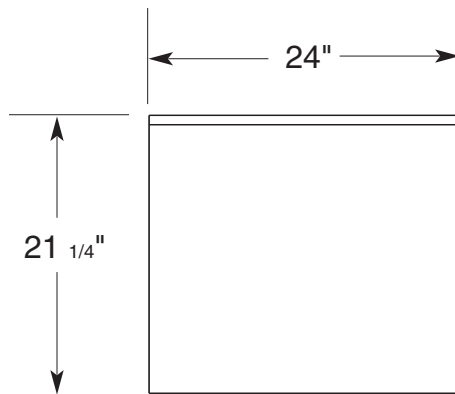

Glass Rack

SK21

Model No.:
SK24GR
SK24GR-DB

- 304 Stainless Steel Top, Ends, Back and Bottom
- Die Cast Heavy Duty 6" Equipment Legs with Adjustable Feet
- Two (2) Adjustable Shelves
- Custom Lengths Available
- Constructed to Meet NSF Specification

Specifications

SK21

Top View

Front View

La Crosse has a policy of continuous product improvement, and reserves the right to change design and specifications without notice.

W6636 L. B. White Road, Onalaska, WI 54650 | PH: 608-783-2800 | TOLL FREE: 800-345-0018 | FAX: 608-783-6115 | www.lacrossecooler.com