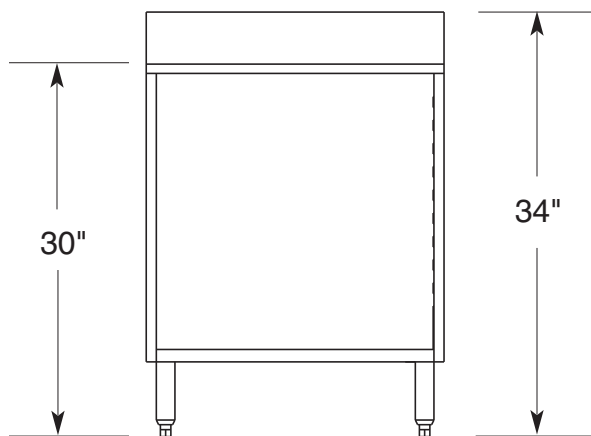

Glass Rack

SK21

Model No.:
SK24GR
SK24GR-DB

- 304 Stainless Steel Top, Ends, Back and Bottom
- Die Cast Heavy Duty 6" Equipment Legs with Adjustable Feet
- Two (2) Adjustable Shelves
- Custom Lengths Available
- Constructed to Meet NSF Specification

Specifications

SK21

Top View

Front View

La Crosse has a policy of continuous product improvement, and reserves the right to change design and specifications without notice.

W6636 L. B. White Road, Onalaska, WI 54650 | PH: 608-783-2800 | TOLL FREE: 800-345-0018 | FAX: 608-783-6115 | www.lacrossecooler.com