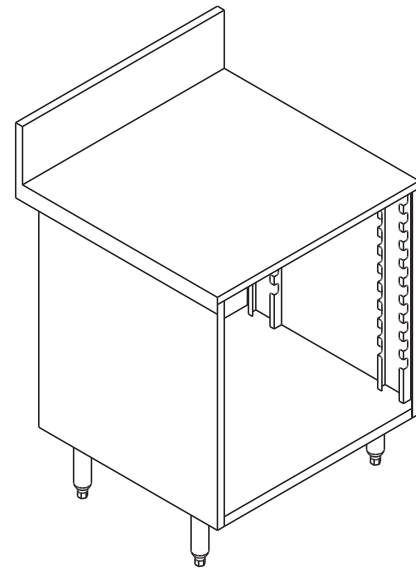

Glass Rack

SK21

Model No.:
SK24GR
SK24GR-DB

- 304 Stainless Steel Top, Ends, Back and Bottom
- Die Cast Heavy Duty 6" Equipment Legs with Adjustable Feet
- Two (2) Adjustable Shelves
- Custom Lengths Available
- Constructed to Meet NSF Specification

Specifications

SK21

Top View

Front View

La Crosse has a policy of continuous product improvement, and reserves the right to change design and specifications without notice.

W6636 L. B. White Road, Onalaska, WI 54650 | PH: 608-783-2800 | TOLL FREE: 800-345-0018 | FAX: 608-783-6115 | www.lacrossecooler.com