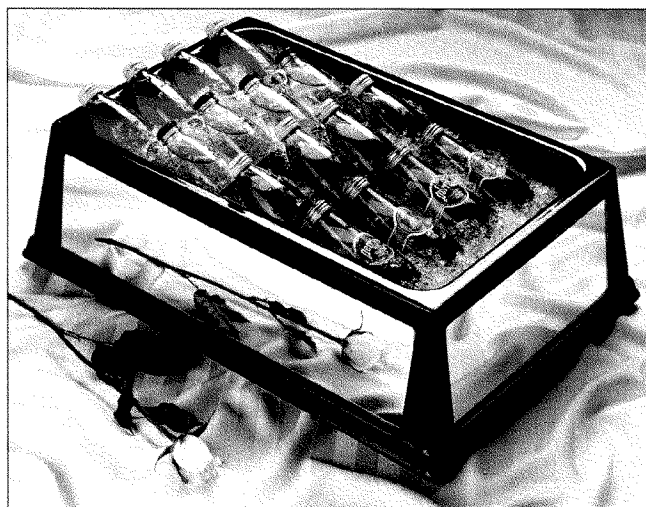

Insulated Beverage Bins - Plastic

Merchandise your chilled beverages.

- Fully insulated, no condensation, no puddles.
- Keeps serving areas dry and inviting.
- Holds ice for hours.
- Can be used with or without insert pans.
- Sophisticated black color complements any decor.
- Made of durable, light-weight plastic.
- Cleans easily, simply wipe with a damp cloth.
- Panels can be customized with your name or logo, contact factory.

Model	Description	Fits Pans*			Overall Size		
		W	L	D	L	W	H
297	Mirrored Sides	12" (305)	20" (508)	6" (152)	13³/₄" (349)	24" (610)	6³/₄" (171)
299	Mirrored Sides	18" (457)	26" (660)	6" (152)	20³/₄" (527)	28³/₄" (730)	6³/₄" (171)
296	Black Sides	12" (305)	20" (508)	6" (152)	13³/₄" (349)	24" (997)	6³/₄" (171)
298	Black Sides	18" (457)	26" (660)	6" (152)	20³/₄" (527)	28³/₄" (730)	6³/₄" (171)
2297	Mirrored Sides with drain	12" (305)	20" (508)	6" (152)	13³/₄" (349)	24" (610)	8" (203)
2299	Mirrored Sides with drain	18" (457)	26" (660)	6" (152)	20³/₄" (527)	28³/₄" (730)	8" (203)
2296	Black Sides with drain	12" (305)	20" (508)	6" (152)	13³/₄" (349)	24" (997)	8" (203)
2298	Black Sides with drain	18" (457)	26" (660)	6" (152)	20³/₄" (527)	28³/₄" (730)	8" (203)

Measurements in ( ) denote metric millimeters, unless otherwise specified.

*Can be used with or without insert pans.

Color: Black.

Models 296 and 298 are NSF listed.

ARIS Model #297