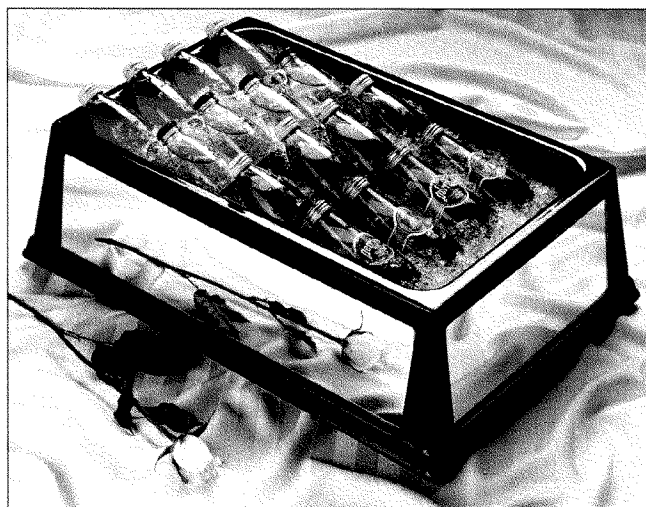

Insulated Beverage Bins - Plastic

Merchandise your chilled beverages.

- Fully insulated, no condensation, no puddles.
- Keeps serving areas dry and inviting.
- Holds ice for hours.
- Can be used with or without insert pans.
- Sophisticated black color complements any decor.
- Made of durable, light-weight plastic.
- Cleans easily, simply wipe with a damp cloth.
- Panels can be customized with your name or logo, contact factory.

Model	Description	Fits Pans*			Overall Size		
		W	L	D	L	W	H
297	Mirrored Sides	12"	20"	6"	13³/₄"	24"	6³/₄"
		(305)	508	152)	(349)	610	171)
299	Mirrored Sides	18"	26"	6"	20³/₄"	28³/₄"	6³/₄"
		(457)	660	152)	(527)	730	171)
296	Black Sides	12"	20"	6"	13³/₄"	24"	6³/₄"
		(305)	508	152)	(349)	997	171)
298	Black Sides	18"	26"	6"	20³/₄"	28³/₄"	6³/₄"
		(457)	660	152)	(527)	730	171)
2297	Mirrored Sides with drain	12"	20"	6"	13³/₄"	24"	8"
		(305)	508	152)	(349)	610	203)
2299	Mirrored Sides with drain	18"	26"	6"	20³/₄"	28³/₄"	8"
		(457)	660	152)	(527)	730	203)
2296	Black Sides with drain	12"	20"	6"	13³/₄"	24"	8"
		(305)	508	152)	(349)	997	203)
2298	Black Sides with drain	18"	26"	6"	20³/₄"	28³/₄"	8"
		(457)	660	152)	(527)	730	203)

Measurements in ( ) denote metric millimeters, unless otherwise specified.

*Can be used with or without insert pans.

Color: Black.

Models 296 and 298 are NSF listed.

ARIS Model #297