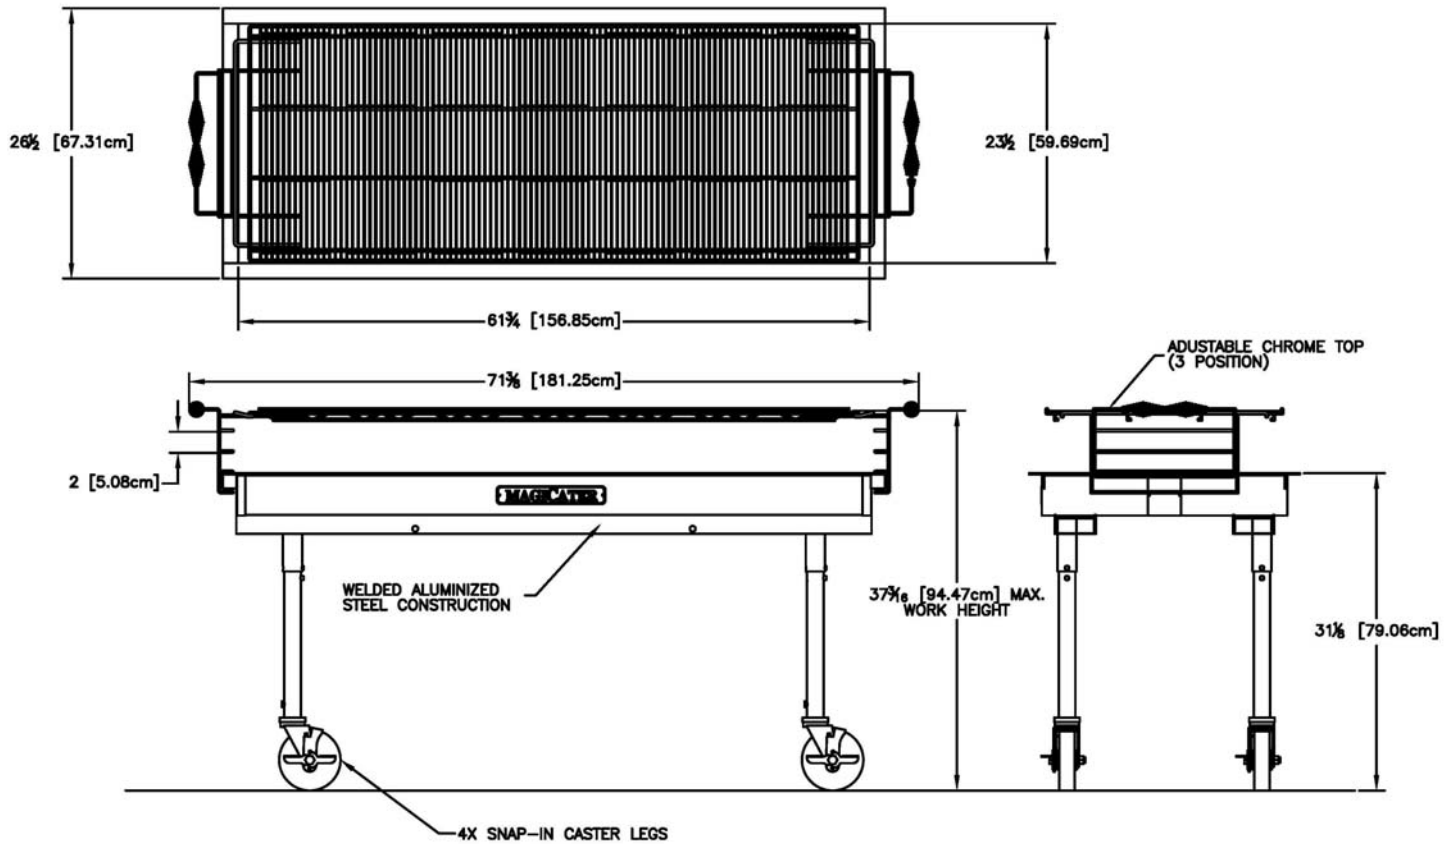

## Model CG60 Heavy Duty Outdoor Charcoal Grills

INDIVIDUAL CHARBROILER SPECIFICATIONS	
Model Size	<b>CG60</b>
Cooking Power	Charcoal
Top Grid Cooking Area	1392 in <sup>2</sup> (8,967cm <sup>2</sup> )
Top Grid	60" x 23.5" (152.4 x 59.7 cm)
SHIPPING INFORMATION (Approximate)	
Shipping Weight	288 lbs. (131 kg)
Shipping Crate L x W x H	71" x 37" x 25" (180cm x 94cm x 64cm)
Shipping Cube	21.6 ft <sup>3</sup> (0.6 m <sup>3</sup> )
INSTALLATION INFORMATION	
<b>IMPORTANT- This appliance is intended for outdoor use ONLY.</b>	
SHORT FORM SPECIFICATION	
Provide MagiKitch'n model CG60 outdoor charbroiler mounted on steel legs and casters. Unit shall be charcoal, wood and mesquite grilling. Unit shall be Aluminized steel construction. Provided with charcoal. Convertible design allows operator to quickly add additional accessories with out the use of tools in most instances. Provide Options and Accessories as follows:	