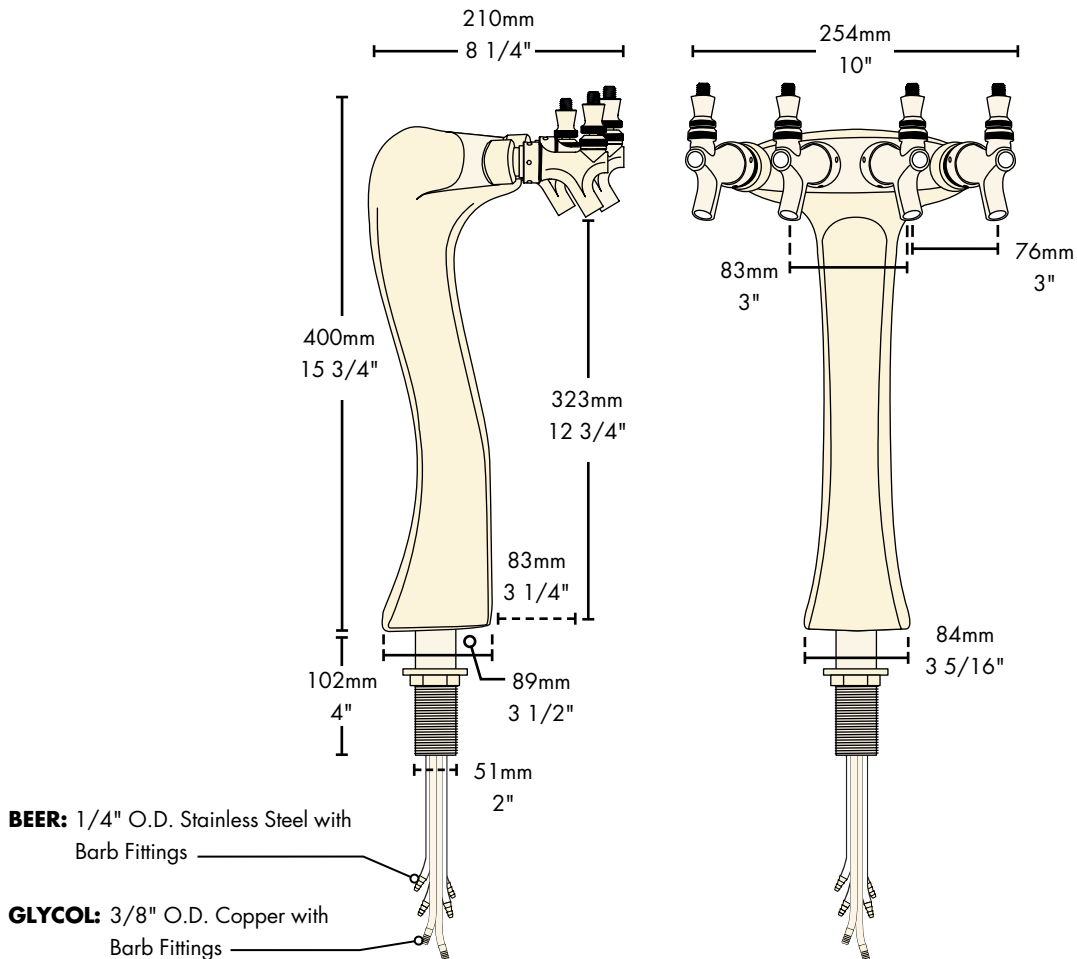

Specifications

Part No.	Faucets	Finish	Dispense System	Shipping Weight	Box Dimensions
☐ 6404-C	4	Chrome	Glycol	9 kg 20 lbs	813mm L x 330mm W x 305mm H 32"L x 13"W x 12"H
☐ 6404-G	4	Gold	Glycol	9 kg 20 lbs	813mm L x 330mm W x 305mm H 32"L x 13"W x 12"H

Dimensions

Copyright ©2011 Micro Matic USA, Inc. All Rights Reserved.

00209D0809

MICRO MATIC

www.micromatic.com

Toll Free: 1-(866) 327-4159

West	Central	Southeast	Northeast

19791 Bahama Street Northridge, CA 91324 Tel. (818) 701-9765 Fax. (818) 701-9844	10726 North Second Street Machesney Park, IL 61115 Tel. (815) 968-7557 Fax. (815) 968-0363	2364 Simon Court Brooksville, FL 34604 Tel. (352) 799-6331 Fax. (352) 796-2429	4601 Saucon Creek Road Center Valley, PA 18034 Tel. (610) 625-4464 Fax. (610) 625-4466