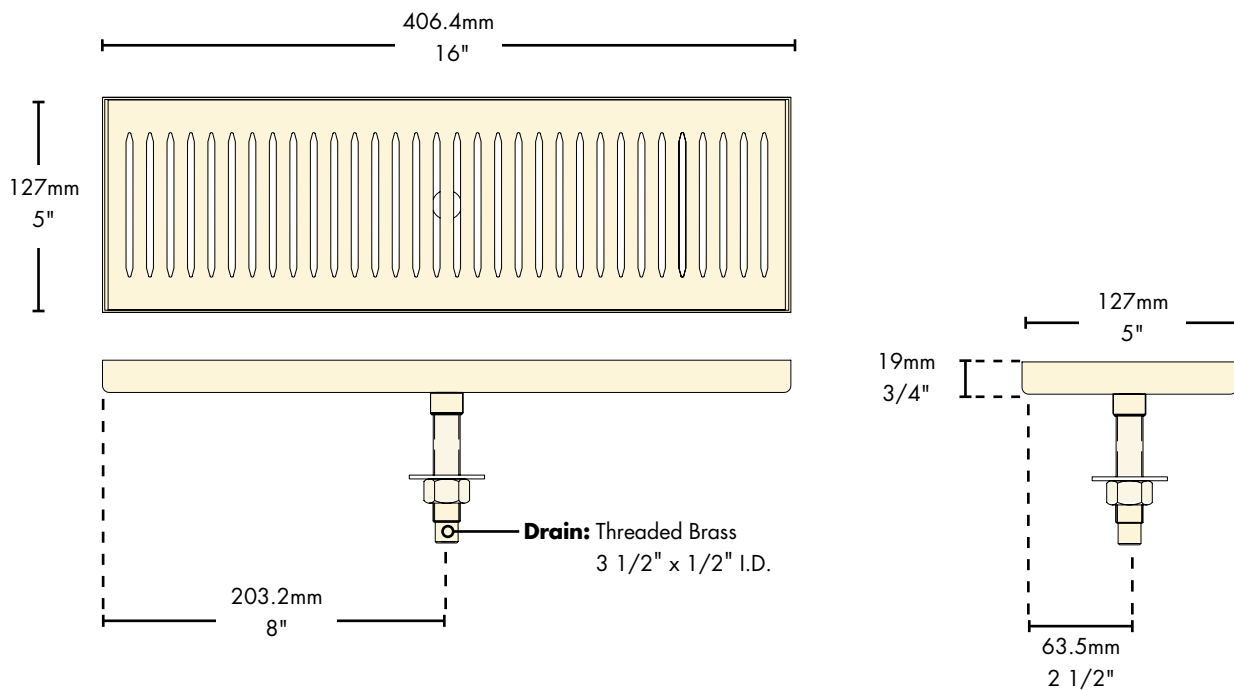

Specifications

Part No.	Description	Shipping Weight	Box Dimensions
☐ DP-120D-16	Stainless Steel	2 kg	432mm L x 203mm W x 51 mm H
		3 lbs	17"L x 8"W x 2"H
☐ DP-120DSSPVD-16	PVD Brass	2 kg	432mm L x 203mm W x 51 mm H
		3 lbs	17"L x 8"W x 2"H

Dimensions

Copyright ©2011 Micro Matic USA, Inc. All Rights Reserved.

00184D1008

www.micromatic.com

Toll Free: 1-(866) 327-4159

West	Central	Southeast	Northeast
19791 Bahama Street Northridge, CA 91324 Tel. (818) 701-9765 Fax. (818) 701-9844	10726 North Second Street Machesney Park, IL 61115 Tel. (815) 968-7557 Fax. (815) 968-0363	2364 Simon Court Brooksville, FL 34604 Tel. (352) 799-6331 Fax. (352) 796-2429	4601 Saucon Creek Road Center Valley, PA 18034 Tel. (610) 625-4464 Fax. (610) 625-4466