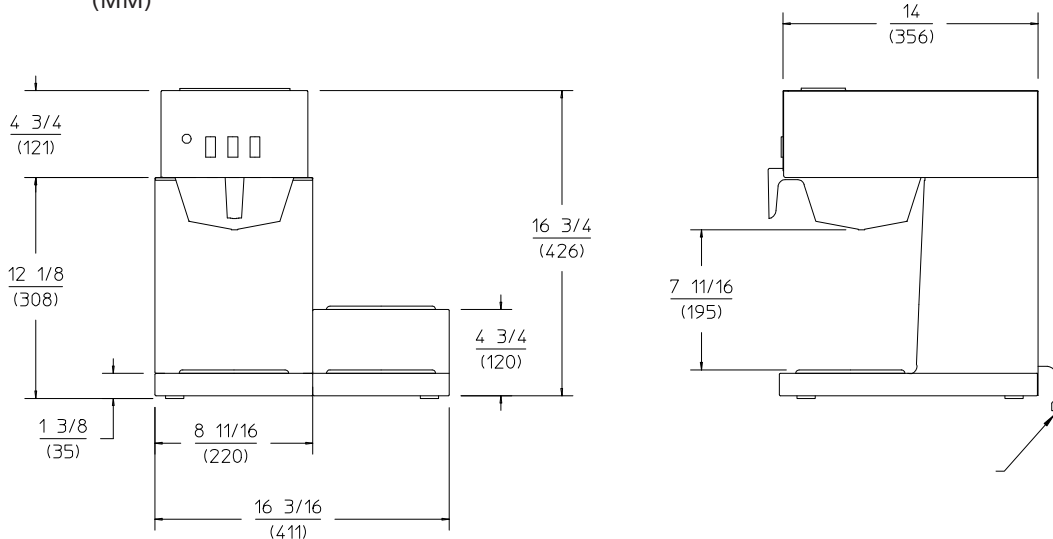

Accessories

Bloomfield offers a full line of coffee warmers, grinders and glass decanters.

BLOOMFIELD

MODEL 8571

DIMENSIONS: $\frac{\text{INCH}}{\text{(MM)}}$

SPECIFICATIONS:

MODELS	WATTS	VOLTS	AMPS	PHASE	POWER SUPPLY CORD
8571	1800	120	15	SINGLE	NEMA 5-15P
🇨🇦 8571CA	1500	120	12.5	SINGLE	NEMA 5-15P
🌐 8571KO	1800	220	8.1	SINGLE	SUPPLIED
🇪🇺 8571EU/UK	2100	220-240	9.1	SINGLE	SUPPLIED
🌐 8571AU	2100	240	8.8	SINGLE	SUPPLIED