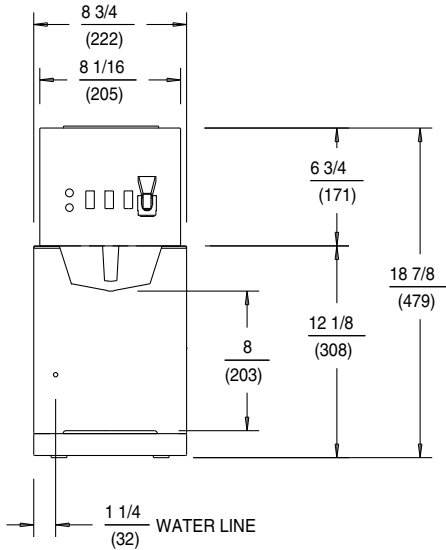

Accessories

Bloomfield offers a full line of coffee warmers, grinders and glass decanters.

BLOOMFIELD

MODELS 9010, 9012, 9016

E9253

STD 4

EXPORT
MODELS
ONLY

DIMENSIONS: INCH
(MM)

SPECIFICATIONS:

MODELS	WATTS	VOLTS	AMPS	PHASE	POWER CORD SUPPLY
9010	2300	120	19	SINGLE	NEMA 5-20P
9012	1800	120	15	SINGLE	NEMA 5-15P
🇨🇦 9012CA	1500	120	12.5	SINGLE	NEMA 5-15P
🇪🇺 9012EU	2150	220-240	9	SINGLE	SUPPLIED
🇬🇧 9012UK	2150	220-240	9	SINGLE	SUPPLIED
*9016	3800	120/240 4 WIRE	17	SINGLE	NONE
🇪🇺 *9016EX	3800	220-240	17	SINGLE	NONE