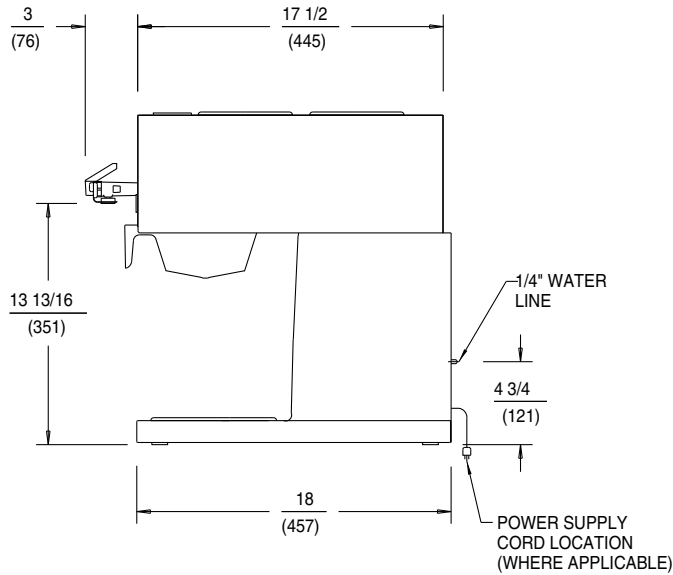

Model
9010/9012/9016

- **Unique water valve with built-in flow control** assures consistent operation at 20-80 p.s.i.
- **One-piece drawn stainless steel water tank** has a superior design for extended life.
- **Three warming stations** with porcelain enameled warmer plates position decanters securely and, with no exposed screw heads, will not scratch or scrape decanters.
- High quality easy to clean **stainless steel construction**.

Accessories

Bloomfield offers a full line of coffee warmers, grinders and glass decanters.

BLOOMFIELD

MODELS 9010, 9012, 9016

E9253

STD 4

EXPORT
MODELS
ONLY

DIMENSIONS: INCH
(MM)

SPECIFICATIONS:

MODELS	WATTS	VOLTS	AMPS	PHASE	POWER CORD SUPPLY
9010	2300	120	19	SINGLE	NEMA 5-20P
9012	1800	120	15	SINGLE	NEMA 5-15P
🇨🇦 9012CA	1500	120	12.5	SINGLE	NEMA 5-15P
🇪🇺 9012EU	2150	220-240	9	SINGLE	SUPPLIED
🇬🇧 9012UK	2150	220-240	9	SINGLE	SUPPLIED
*9016	3800	120/240 4 WIRE	17	SINGLE	NONE
🇪🇺 *9016EX	3800	220-240	17	SINGLE	NONE