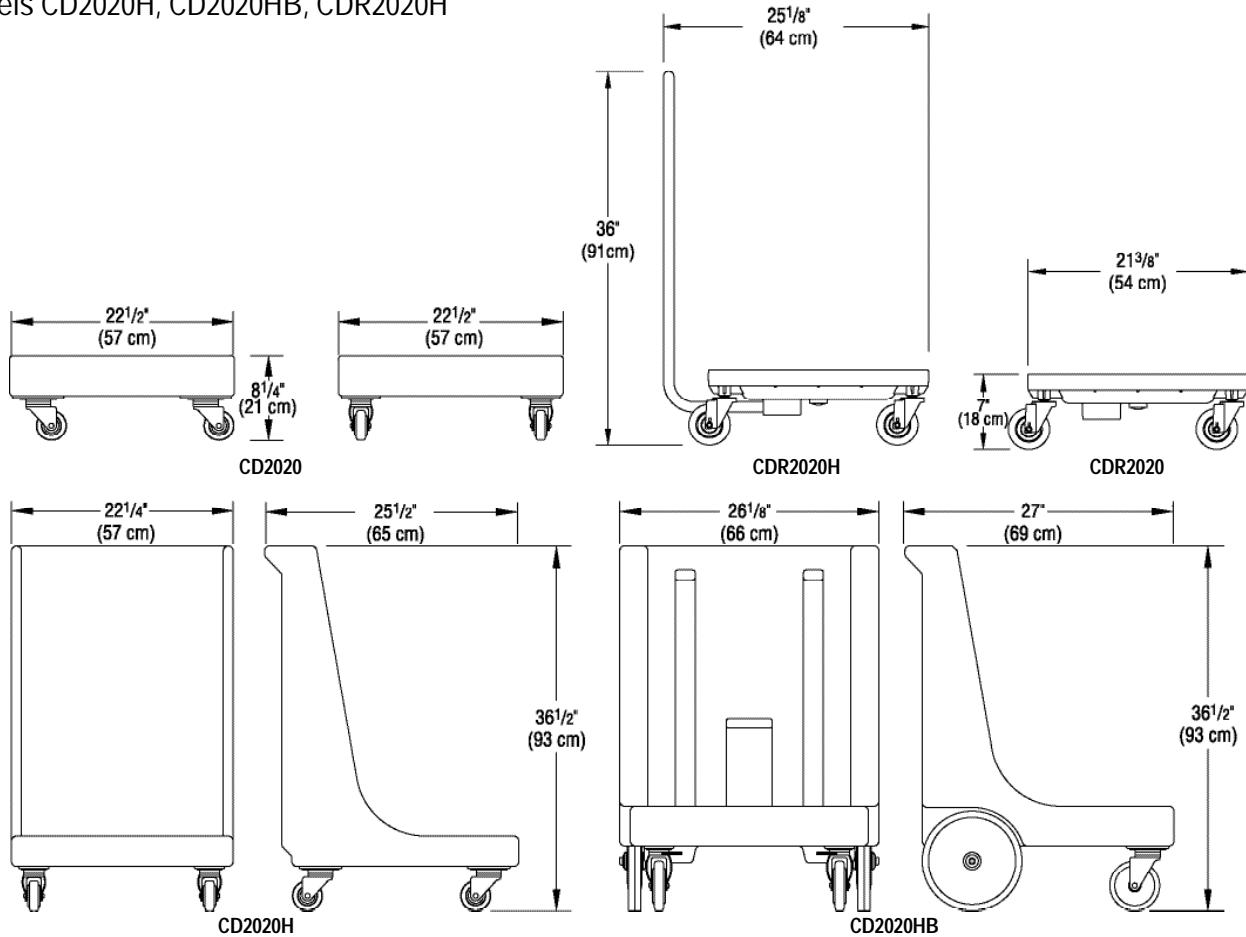

With Handle

Models CD2020H, CD2020HB, CDR2020H

Item No. _____

Specifier Identification No. _____

Model No. _____

Quantity _____

Specifications

Code	Description	Load Capacity	Interior Dimensions W x L	Dimension Tolerance: +/- 1/4" (0,64 cm)	Exterior Dimensions L x W x H	Case lbs./cube Kg/m ³
Without Handle						
CD2020	Camdolly	300 lbs (136 Kg)	20 1/8" x 20 1/8" (51 x 51 cm)		22 1/2" x 22 1/2" x 8 1/4" (57 x 57 x 21 cm)	19 (2.14) 9 (0,06)
CDR2020	Camdolly	350 lbs (159 Kg)	20 7/8" x 20 7/8" (53 x 53 cm)		21 3/8" x 21 3/8" x 7" (54 x 54 x 18 cm)	11 1/4 (1.14) 5,3 (0,03)
With Handle						
CD2020H	Camdolly	350 lbs (159 Kg)	20 1/4" x 20 1/4" (52 x 52 cm)		25 1/2" x 22 1/4" x 36 1/2" (65 x 57 x 93 cm)	32 1/4 (11.45) 15 (0,32)
CDR2020H	Camdolly	350 lbs (159 Kg)	20 7/8" x 20 7/8" (53 x 53 cm)		25 1/8" x 21 3/8" x 36" (64 x 54 x 91 cm)	21 1/2 (3.25) 9,7 (0,1)
CD2020HB	Camdolly	350 lbs (159 Kg)	20 1/2" x 20 1/2" (52 x 52 cm)		27" x 26 1/8" x 36 1/2" (69 x 66 x 93 cm)	46 (15.89) 21 (0,44)