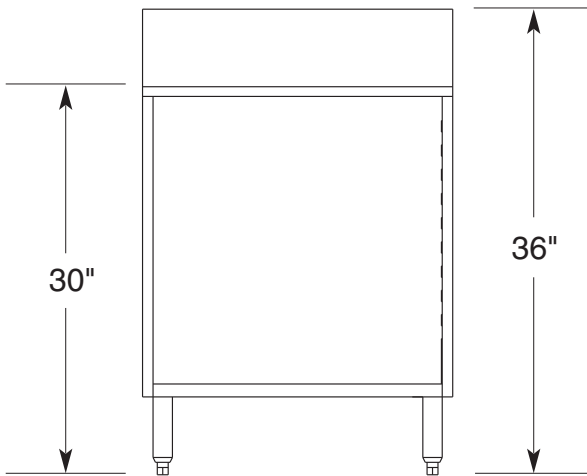

Model No.:
CL24GR

- 304 Stainless Steel Top, Ends, Back and Bottom
- Die Cast Heavy Duty 6" Equipment Legs with Adjustable Feet
- Two (2) Adjustable Shelves
- Custom Lengths Available
- Constructed to Meet NSF Specification

Specifications

CL24

NSF

W6636 L. B. White Road, Onalaska, WI 54650 | PH: 608-783-2800 | TOLL FREE: 800-345-0018 | FAX: 608-783-6115 | www.lacrossecooler.com

La Crosse has a policy of continuous product improvement, and reserves the right to change design and specifications without notice.