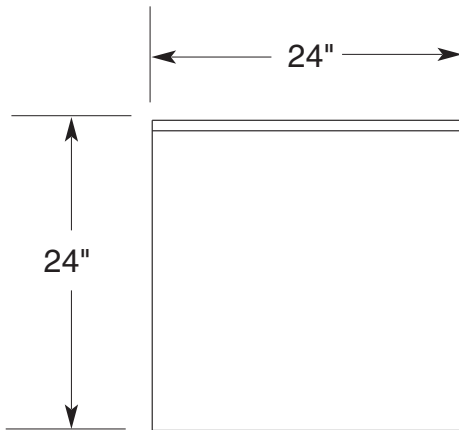

Model No.:
CL24GR

- 304 Stainless Steel Top, Ends, Back and Bottom
- Die Cast Heavy Duty 6" Equipment Legs with Adjustable Feet
- Two (2) Adjustable Shelves
- Custom Lengths Available
- Constructed to Meet NSF Specification

Specifications

CL24

NSF

W6636 L. B. White Road, Onalaska, WI 54650 | PH: 608-783-2800 | TOLL FREE: 800-345-0018 | FAX: 608-783-6115 | www.lacrossecooler.com

La Crosse has a policy of continuous product improvement, and reserves the right to change design and specifications without notice.