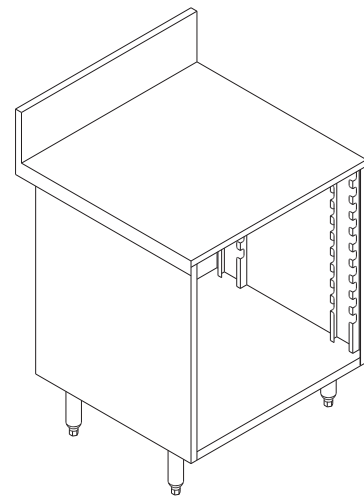

Model No.:
CL24GR

- 304 Stainless Steel Top, Ends, Back and Bottom
- Die Cast Heavy Duty 6" Equipment Legs with Adjustable Feet
- Two (2) Adjustable Shelves
- Custom Lengths Available
- Constructed to Meet NSF Specification

Specifications

CL24

NSF

W6636 L. B. White Road, Onalaska, WI 54650 | PH: 608-783-2800 | TOLL FREE: 800-345-0018 | FAX: 608-783-6115 | www.lacrossecooler.com

La Crosse has a policy of continuous product improvement, and reserves the right to change design and specifications without notice.