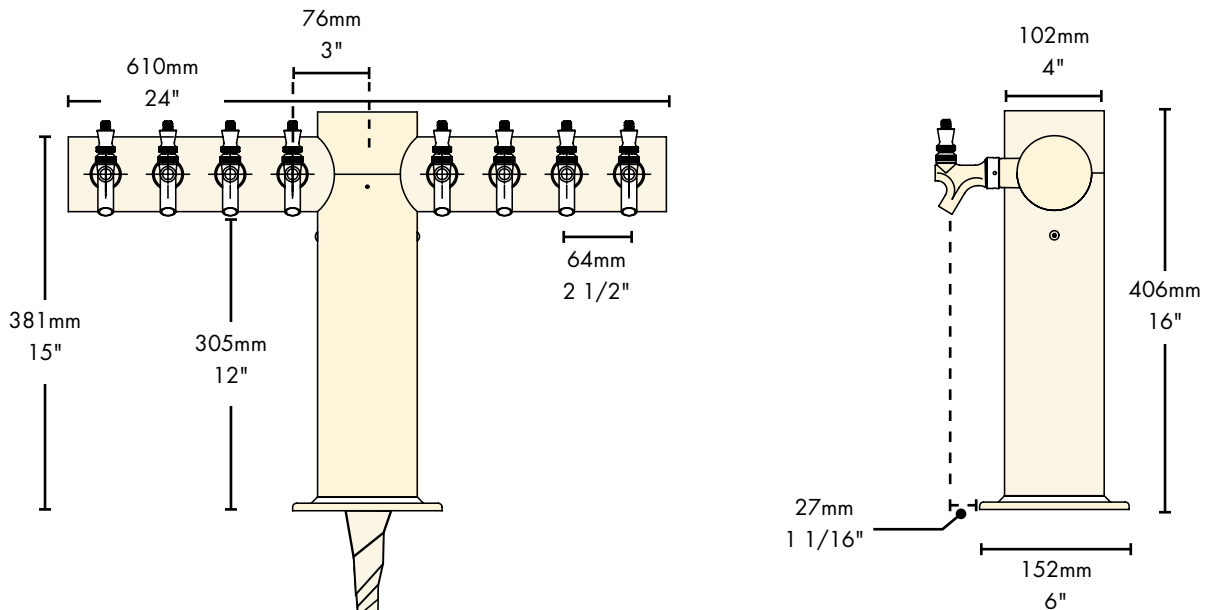

# Specifications

Micro Matic reserves the right to change specifications without notice.

**AUTOQUOTES**

Part No.	Faucets	Finish	Dispense System	Shipping Weight	Box Dimensions
<input type="checkbox"/> <b>METRO-T-8PSSKR*</b>	8	Polished S/S	Kool-Rite (Glycol)	22 kg 48 lbs	1143mm L x 927mm W x 406mm H 45"L x 36 1/2"W x 16"L
<input type="checkbox"/> <b>METRO-T-8PVDKR*</b>	8	PVD Brass	Kool-Rite (Glycol)	22 kg 48 lbs	1143mm L x 927mm W x 406mm H 45"L x 36 1/2"W x 16"L

# Dimensions

**BEER:**

6mm (1/4") O.D. Stainless Steel  
with 8mm - 9.5mm (5/16" - 3/8") Barb Fittings

**GLYCOL:**

9.5mm (3/8") O.D. Copper  
with 9.5mm (3/8") Barb Fittings

Copyright ©2012 Micro Matic USA, Inc. All Rights Reserved. 00109D0312