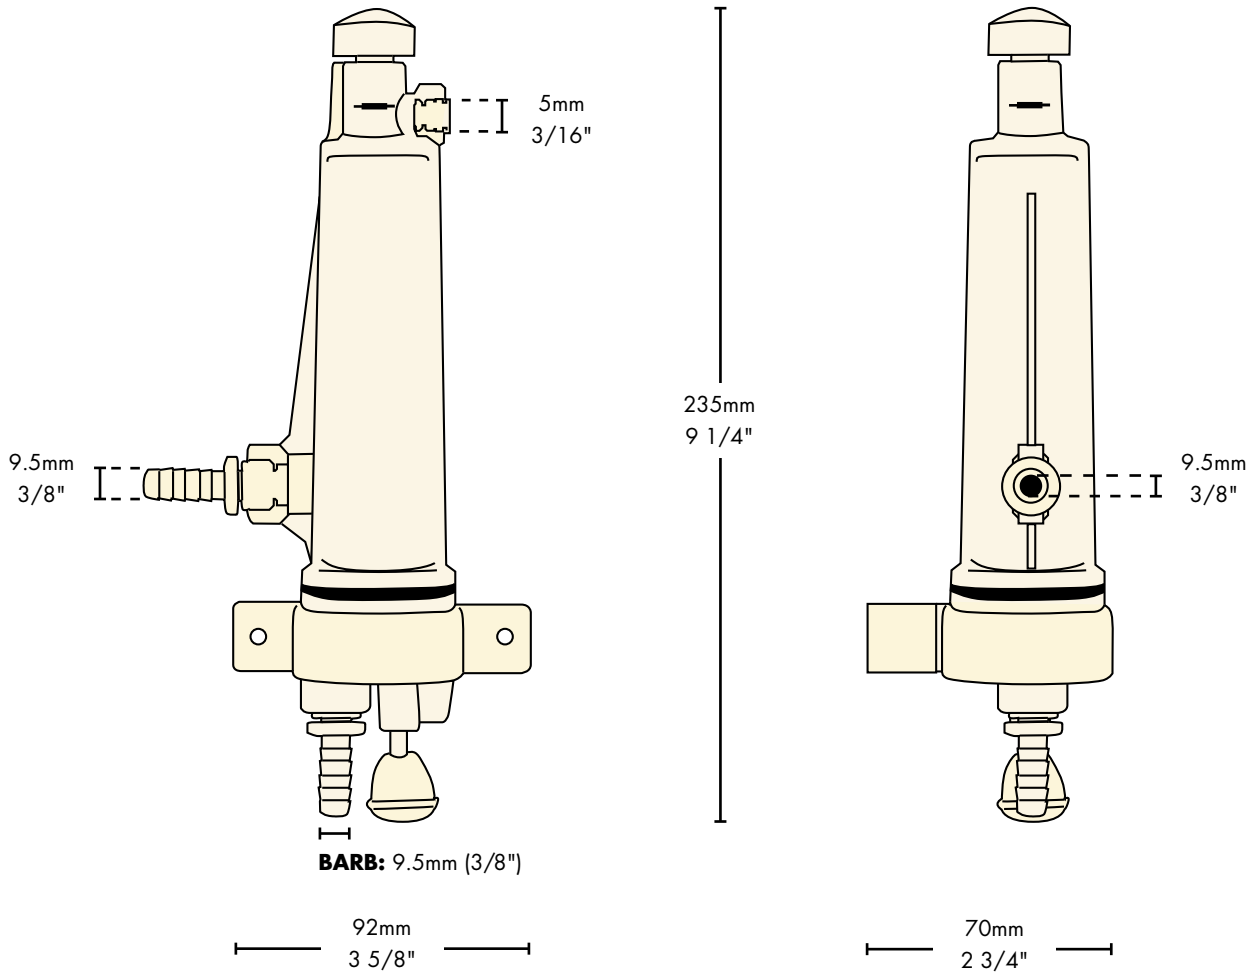

Specifications

Micro Matic reserves the right to change specifications without notice. **AUTOQUOTES**

Part No.	Description	Shipping Weight	Box Dimensions
☐ PRO-MAX-3	Plastic	.5 kg	356mm L x 203mm W x 102mm H
		1 lbs	14"L x 8"W x 4"H

Dimensions

Copyright ©2011 Micro Matic USA, Inc. All Rights Reserved.

00169D0509

www.micromatic.com

Toll Free: 1-(866) 327-4159

West	Central	Southeast	Northeast
19791 Bahama Street Northridge, CA 91324 Tel. (818) 701-9765 Fax. (818) 701-9844	10726 North Second Street Machesney Park, IL 61115 Tel. (815) 968-7557 Fax. (815) 968-0363	2364 Simon Court Brooksville, FL 34604 Tel. (352) 799-6331 Fax. (352) 796-2429	4601 Saucon Creek Road Center Valley, PA 18034 Tel. (610) 625-4464 Fax. (610) 625-4466