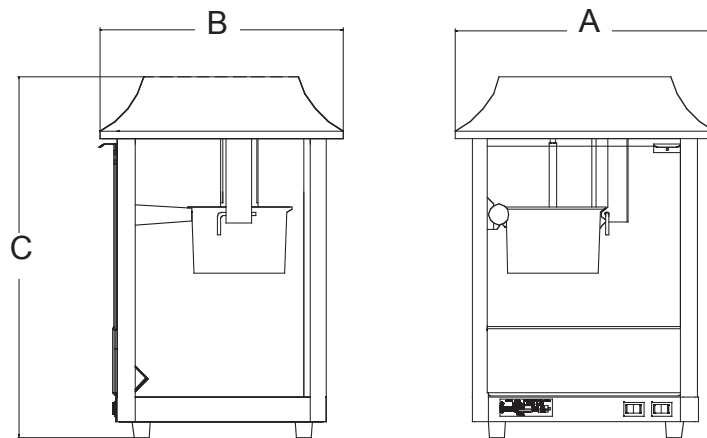

MINI JETSTAR POPCORN POPPER Model J4R

J4R Popper

Specifications

Model No.	Servings Per Hour	Dimensions			Approximate Weight	
		(A) Width Inches (cm)	(B) Depth Inches (cm)	(C) Height Inches (cm)	Installed lbs. (kg)	Shipping lbs. (kg)
J4R	115 - 1 oz	15-7/8 (40.3)	14-7/8 (37.8)	23-3/4 (60.0)	25 (11.3)	36 (16.2)

Electrical Data

Model No.	Voltage	Total Wattage	Plug Type
J4R	120V 230V (International)	1130	NEMA 5-15P CEE-7/II

Typical Specifications

The 4 oz. popper cabinet has a one-piece clear polycarbonate wrap body and has a 3/16" thick polycarbonate door with a one-piece hinge to stand up to commercial use. Outfitted with a 1000 watt, 4 oz. capacity, aluminum popping kettle with stainless steel exterior shell. 50 watt flood light supplied with unit. 50 watt heated corn pan. Popper is complete with a 6' lead in cord with NEMA 5-15P. Unit is approved by CUL, UL for Commercial use and CEE7-7 for international. Printed in the U.S.A.

Due to periodic changes in designs, methods, procedures, policies and regulations, the specifications contained in this sheet are subject to change without notice. While Star Manufacturing exercises good faith efforts to provide information that is accurate, we are not responsible for errors or omissions in information provided or conclusions reached as a result of using the specifications. By using the information provided, the user assumes all risks in connection with such use.