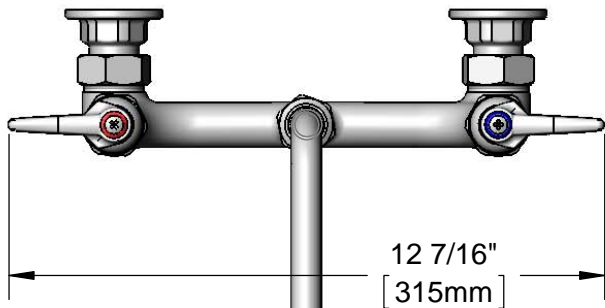

T&S BRASS AND BRONZE WORKS, INC.

2 Saddleback Cove / P.O. Box 1088
Travelers Rest, SC 29690

Model No.

B-0231

Item No.

Travelers Rest, SC: 800-476-4103 • Simi Valley, CA: 800-423-0150 • Fax: 864-834-3518 • www.tsbrass.com

ADA Compliant

This Space for Architect/Engineer Approval

Job Name _____ Date _____

Model Specified _____ Quantity _____

Customer/Wholesaler _____

Contractor _____

Architect/Engineer _____

12 7/16"
[315mm]