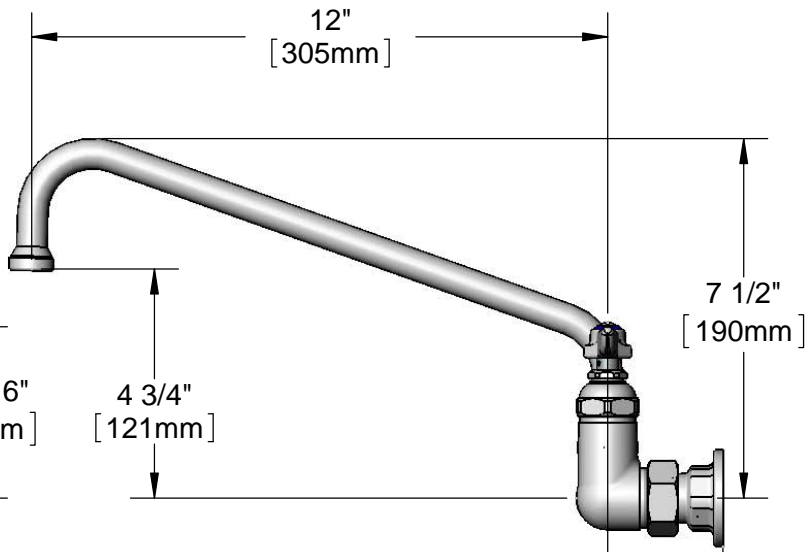

062X
12" Swing Nozzle w/
Stream Regulator
Outlet

Eterna Cartridges &
Lever Handles
w/ Colored Coded
Indexes

8"
[203mm]
Adjustable From
7 3/4" to 8 1/4"
[197mm to 210mm]

12"
[305mm]

7 1/2"
[190mm]

3 9/16"
[91mm]

4 3/4"
[121mm]

Ø 2" [51mm]
Flanges w/
1/2" NPT
Female Inlets

2 3/8"
[61mm]

Mounting Surface

Product Specifications:

8" Wall Mount Mixing Faucet w/ Eterna Cartridge, Lever Handles, 12" Swing Nozzle w/ Stream Regulator Outlet & 1/2" NPT Female Inlets

Product Specifications:
 8" Wall Mount Mixing Faucet w/ Eterna Cartridge, Lever Handles,
 12" Swing Nozzle w/ Stream Regulator Outlet & 1/2" NPT
 Female Inlets

Drawn DHL	Checked DMH	Approved JHB
Scale: NTS		Date: 02/11/13