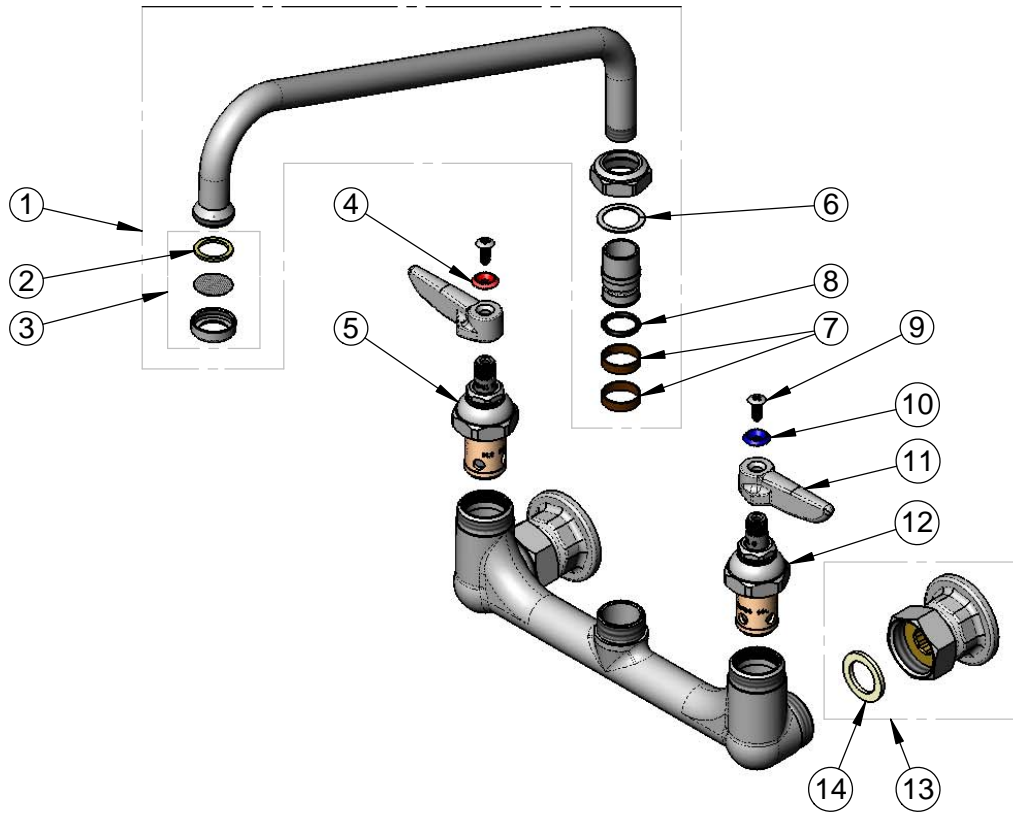

4 3/4"
[121mm]

Ø 2" [51mm]
Flanges w/
1/2" NPT
Female Inlets

2 3/8"
[61mm]

Mounting Surface

Product Specifications:

8" Wall Mount Mixing Faucet w/ Eterna Cartridge, Lever Handles, 12" Swing Nozzle w/ Stream Regulator Outlet & 1/2" NPT Female Inlets

ITEM NO.	SALES NO.	DESCRIPTION
1	062X	12" Swing Nozzle w/ B-PT Stream Regulator Outlet
2	001048-45	Nozzle Tip Washer
3	B-PT	Stream Regulator Outlet
4	001661-45	Red Index-HW
5	005960-40	Eterna Cartridges, RTC
6	009538-45	Swivel Washer
7	011429-45	Swivel Sleeves (2)
8	001074-45	O-Ring
9	000922-45	Lever Handle Screw
10	001660-45	Blue Index-CW
11	001638-45	Lever Handle
12	005959-40	Eterna Cartridges, LTC
13	00AA	1/2" NPT Female Eccentric Flange
14	001019-45	Coupling Nut Washer

Product Specifications:
 8" Wall Mount Mixing Faucet w/ Eterna Cartridge, Lever Handles,
 12" Swing Nozzle w/ Stream Regulator Outlet & 1/2" NPT
 Female Inlets

Drawn DHL	Checked DMH	Approved JHB
Scale: NTS		Date: 02/11/13