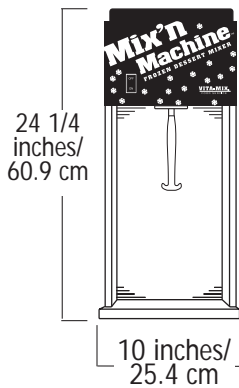

MIX-IN FROZEN TREATS

THE VITA-MIX® MIX'N MACHINE™, THE INDUSTRY'S LEADING FROZEN DESSERT MIXER, CAN INCORPORATE CANDIES, COOKIES AND OTHER HARD-TO-MIX INGREDIENTS INTO HARD / SOFT SERVE ICE CREAM OR YOGURT TO MAKE HIGHLY PROFITABLE FROZEN DRINKS. THE MACHINE IS AVAILABLE IN BOTH COUNTERTOP AND WALL MOUNT MODELS.

MIX'N MACHINE™	
ITEM NUMBER	DESCRIPTION
570	Standard Mix'n Machine-Permanent Soft Ice Cream Agitator 27 lbs. / 12.2 kg., 2.3 cu. ft. / .06 cu. m*
571	Standard Mix'n Machine-Removable Agitator, includes 10 removable agitators, 27 lbs. / 12.2 kg., 2.3 cu. ft. / .06 cu. m*
577	Standard Mix'n Machine-Permanent Hard Ice Cream Agitator 19 lbs. / 9.3 kg., 1.1 cu. ft. / .03 cu. m*
572	Wall Mount Mix'n Machine-Permanent Soft Ice Cream Agitator 19 lbs. / 8.62 kg., 1.1 cu. ft. / .03 cu. m*
573	Wall Mount Mix'n Machine-Removable Agitator includes 10 removable agitators, 19 lbs. / 8.62 kg., 1.1 cu. ft. / .03 cu. m*
578	Wall Mount Mix'n Machine-Permanent Hard Ice Cream Agitator 19 lbs. / 8.62 kg., 1.1 cu. ft. / .03 cu. m*

These Item Numbers are for 120VAC. Other voltages are also available.

COUNTERTOP

- 570
- 571
- 577