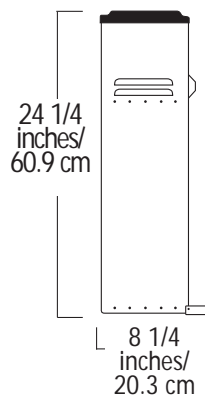

MIX'N MACHINE™	
ITEM NUMBER	DESCRIPTION
570	Standard Mix'n Machine-Permanent Soft Ice Cream Agitator 27 lbs. / 12.2 kg., 2.3 cu. ft. / .06 cu. m*
571	Standard Mix'n Machine-Removable Agitator, includes 10 removable agitators, 27 lbs. / 12.2 kg., 2.3 cu. ft. / .06 cu. m*
577	Standard Mix'n Machine-Permanent Hard Ice Cream Agitator 19 lbs. / 9.3 kg., 1.1 cu. ft. / .03 cu. m*
572	Wall Mount Mix'n Machine-Permanent Soft Ice Cream Agitator 19 lbs. / 8.62 kg., 1.1 cu. ft. / .03 cu. m*
573	Wall Mount Mix'n Machine-Removable Agitator includes 10 removable agitators, 19 lbs. / 8.62 kg., 1.1 cu. ft. / .03 cu. m*
578	Wall Mount Mix'n Machine-Permanent Hard Ice Cream Agitator 19 lbs. / 8.62 kg., 1.1 cu. ft. / .03 cu. m*

These Item Numbers are for 120VAC. Other voltages are also available.

COUNTERTOP

- 570
- 571
- 577

WALL MOUNT

- 572
- 573
- 578

MIX'N MACHINE™
Frozen Dessert Mixer

Specifications:
RPM 3,440 (60Hz.) / 2840 (50Hz.) bare motor speed
120VAC, 50/60 Hz, 2.7 amps
Other voltages available
1 per standard pack