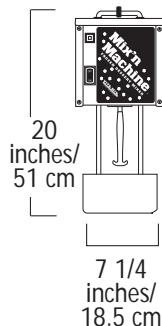

MIX'N MACHINE™	
ITEM NUMBER	DESCRIPTION
570	Standard Mix'n Machine-Permanent Soft Ice Cream Agitator 27 lbs. / 12.2 kg., 2.3 cu. ft. / .06 cu. m*
571	Standard Mix'n Machine-Removable Agitator, includes 10 removable agitators, 27 lbs. / 12.2 kg., 2.3 cu. ft. / .06 cu. m*
577	Standard Mix'n Machine-Permanent Hard Ice Cream Agitator 19 lbs. / 9.3 kg., 1.1 cu. ft. / .03 cu. m*
572	Wall Mount Mix'n Machine-Permanent Soft Ice Cream Agitator 19 lbs. / 8.62 kg., 1.1 cu. ft. / .03 cu. m*
573	Wall Mount Mix'n Machine-Removable Agitator includes 10 removable agitators, 19 lbs. / 8.62 kg., 1.1 cu. ft. / .03 cu. m*
578	Wall Mount Mix'n Machine-Permanent Hard Ice Cream Agitator 19 lbs. / 8.62 kg., 1.1 cu. ft. / .03 cu. m*

These Item Numbers are for 120VAC. Other voltages are also available.

COUNTERTOP

- 570
- 571
- 577

WALL MOUNT

- 572
- 573
- 578

MIX'N MACHINE™
Frozen Dessert Mixer

Specifications:
RPM 3,440 (60Hz.) / 2840 (50Hz.) bare motor speed
120VAC, 50/60 Hz, 2.7 amps
Other voltages available
1 per standard pack