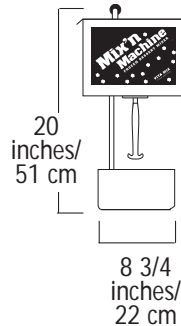

These Item Numbers are for 120VAC. Other voltages are also available.

COUNTERTOP

- 570
- 571
- 577

WALL MOUNT

- 572
- 573
- 578

MIX'N MACHINE™
Frozen Dessert Mixer

Specifications:
RPM 3,440 (60Hz.) / 2840 (50Hz.) bare motor speed
120VAC, 50/60 Hz, 2.7 amps
Other voltages available
1 per standard pack