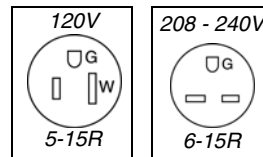

Receptacles

www.vollrathco.com

The Vollrath Company, L.L.C.
1236 North 18th Street
Sheboygan, WI 53081-3201 U.S.A.
Customer Service: 800.628.0830
Canada Customer Service: 800.695.8560
Main Fax: 800.752.5620 or 920.459.6573

Technical Services: 800.628.0832
Technical Services Fax: 920.459.6573