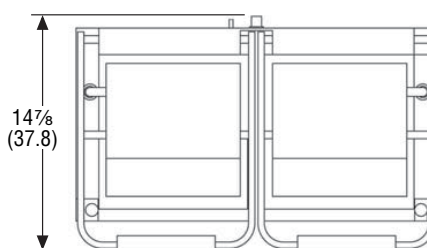

## DIMENSIONS

□ Dimensions shown in inches (cm).

40794 Front and Side Views

40795 Front and Side Views

40794 Top View

40795 Top View

## SPECIFICATIONS

Item	Cooking Surface		Watts	Volts	Amps	Plug
	Width	Length				
40794	16 1/8 (41)	9 5/8 (24.4)	1800	120	15	5-15P
40795	22 1/8 (57)	9 5/8 (24.4)	3080	220	14	6-15P