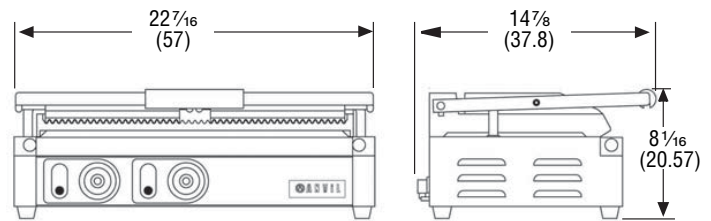

## DIMENSIONS

□ Dimensions shown in inches (cm).

40794 Front and Side Views

40795 Front and Side Views

40794 Top View

40795 Top View

## SPECIFICATIONS

Item	Cooking Surface		Watts	Volts	Amps	Plug
	Width	Length				
40794	16 1/8 (41)	9 5/8 (24.4)	1800	120	15	5-15P
40795	22 1/8 (57)	9 5/8 (24.4)	3080	220	14	6-15P