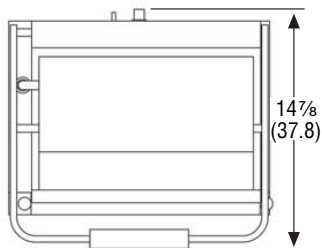

## DIMENSIONS

□ Dimensions shown in inches (cm).

40794 Front and Side Views

40795 Front and Side Views

40794 Top View

40795 Top View

## SPECIFICATIONS

Item	Cooking Surface		Watts	Volts	Amps	Plug
	Width	Length				
40794	16 1/8 (41)	9 5/8 (24.4)	1800	120	15	5-15P
40795	22 1/8 (57)	9 5/8 (24.4)	3080	220	14	6-15P