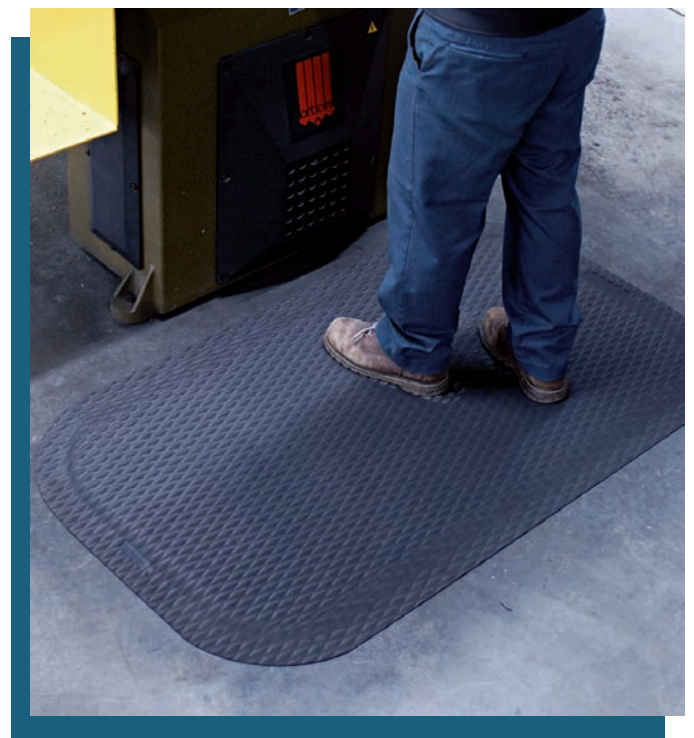

HOG HEAVEN

anti-fatigue

FEATURES AND BENEFITS

- Solid Nitrile Rubber surface for better chemical resistance.
- Grease proof Nitrile Rubber top surface has 15% to 20% post consumer recycled content.
- Certified slip-resistance by the National Floor Safety Institute.
- Closed cell Nitrile/PVC cushion backing provides long-lasting comfort without breaking down.
- Welding safe.
- Rubber border remains flexible for the life of the product and will not crack or curl. Available in four OSHA colored safety borders.
- Hog Heaven's cushion is molded to the Nitrile surface ensuring the mat will not delaminate over time.
- Static Dissipative.
- Available in custom shapes and sizes. Call for details.

HOG HEAVEN

HOG HEAVEN - 5/8"		Product No. 421			
BLACK BORDER SIZE	Size Approx. in.	QUANTITY/PRICE			Shipping Wt. (lbs.)
		1 - 6	7 - 30	31+	
2 x 3	24 x 33				6.6
3 x 5	33 x 58				16.0
3 x 12	33 x 142				37.3
4 x 6	46 x 69				25.6
5.4 x 8	65 x 95				45.0

SPECIAL SIZES – Prices are per Linear Foot (\$).

60' maximum length.

2' WIDTHS	
3' WIDTHS	
4' WIDTHS	
5.4' WIDTHS	

Shipping Wt. for Special Sizes:
5/8" = 1.07 lbs/sq ft.

HOG HEAVEN - 5/8"		Product No. 423			
STRIPED BORDER SIZE	Size Approx. in.	QUANTITY/PRICE			Shipping Wt. (lbs.)
		1 - 6	7 - 30	31+	
2 x 3	24 x 33				6.6
3 x 5	33 x 58				16.0
3 x 12	33 x 142				37.3
4 x 6	46 x 69				25.6
5.4 x 8	65 x 95				45.0