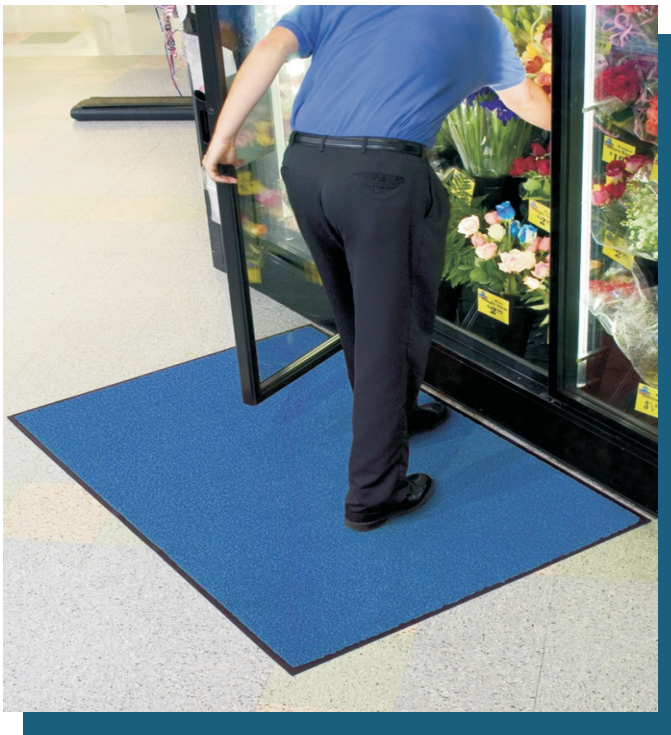

TRI-GRIP & STYLIST

indoor

FEATURES AND BENEFITS

TRI-GRIP & STYLIST

- 100% Nylon cut pile face with outstanding absorption and durability.
- Tight, heatset, ultra-twist anti-static yarn construction resists packing and crushing. Dirt filters into the mat rather than staying on top.

TRI-GRIP

- Green friendly, rubber backing has 15-20% post consumer recycled content resists curling and cracking.
- Cleated backing available for placement on carpet or smooth back for hard surfaces.
- Certified slip resistant by the Nation Floor Safety Institute.
- Available with Nitrile backing for protection from oils and greases.

STYLIST

- Heavy vinyl backing with smooth back.