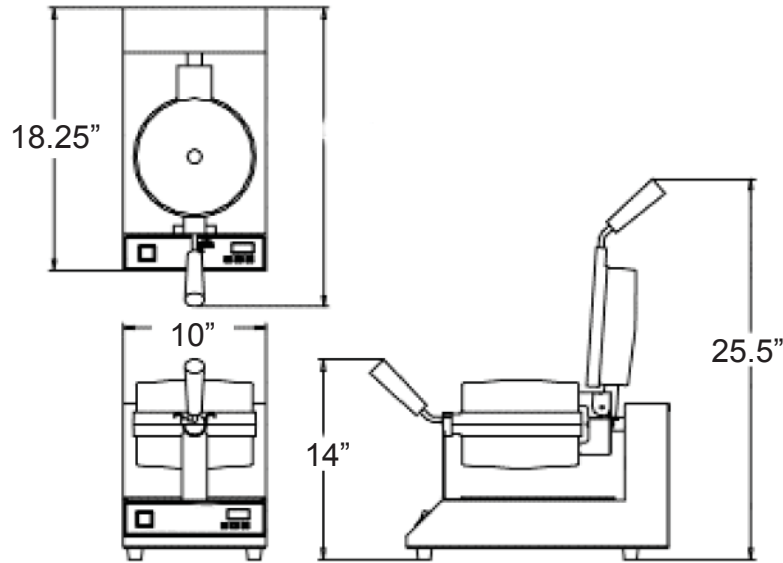

Date: _____
Item No.: _____
Project No.: _____

Belgian Waffle Maker - BWM-7/R

Plan View

Specifications

Item Number	Description	Volts	Wattage	Amps	NEMA Plug
BWM-7/R	7" Round Belgian Waffle Maker	120V	1080W	9	5-15P

Item Number	Item Dimensions	Waffles Per Hour	Temperature Range	Timer
BWM-7/R	10"W x 18.25"D x 14"H	20 - 7" x 1.25"	250° - 425°F	0-15 minutes

*Height with waffle irons open is 25.5"H

Shipping Info

Item Number	Box Dimensions	Gross Weight	Net Weight
BWM-7/R	12"W x 20"D x 14"H	26 lbs	24 lbs

For more information about this or any of our other products go to www.admiralcraft.com. These items are listed on AutoQuotes. For full explanation of warranty coverage on this product please refer to warranty page located in the owner's manual and warranty section at www.admiralcraft.com. Specifications subject to change without notice. Please confirm at time of order.

©2015 Admiral Craft Equipment Corp.

Admiral Craft Equipment Corp.

940 South Oyster Bay Rd. • Hicksville, NY 11801 • P: 800-223-7750 • F: 800-447-7751 • www.admiralcraft.com