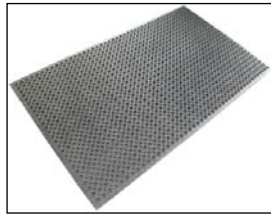

**New Anti-Fatigue and Work Mats Are Now In Stock!!!**

MAT-3512BK

MAT-3512TC

MAT-3534BK

MAT-3534TC

BMAT-2846  
BMAT-3660

MAT-35TC

**Rubber matting keeps the workplace safe and helps to avoid worker fatigue. Our mats will keep everybody feeling good on their feet with a hop in their step....**

Item Number	Description
MAT-3512BK	3' x 5' x 1/2" Anti-Fatigue Mat - Black
MAT-3512TC	3' x 5' x 1/2" Anti-Fatigue Mat - Terra Cotta
MAT-3534BK	3' x 5' x 7/8" Anti-Fatigue Mat - Black
MAT-3534TC	3' x 5' x 7/8" Anti-Fatigue Mat - Terra Cotta
BMAT-2846	28" x 46" Brush Mat - Black
BMAT-3660	3' x 5' Brush Mat - Black
MAT-35TC	3' x 5' Anti-Fatigue Mat, Beveled Edges - TC