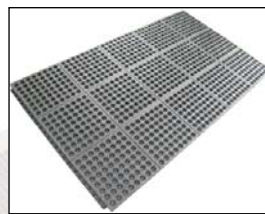

**New Anti-Fatigue and Work Mats Are Now In Stock!!!**

MAT-3512BK

MAT-3512TC

MAT-3534BK

MAT-3534TC

BMAT-2846  
BMAT-3660

MAT-35TC

**Rubber matting keeps the workplace safe and helps to avoid worker fatigue. Our mats will keep everybody feeling good on their feet with a hop in their step....**

Item Number	Description
MAT-3512BK	3' x 5' x 1/2" Anti-Fatigue Mat - Black
MAT-3512TC	3' x 5' x 1/2" Anti-Fatigue Mat - Terra Cotta
MAT-3534BK	3' x 5' x 7/8" Anti-Fatigue Mat - Black
MAT-3534TC	3' x 5' x 7/8" Anti-Fatigue Mat - Terra Cotta
BMAT-2846	28" x 46" Brush Mat - Black
BMAT-3660	3' x 5' Brush Mat - Black
MAT-35TC	3' x 5' Anti-Fatigue Mat, Beveled Edges - TC