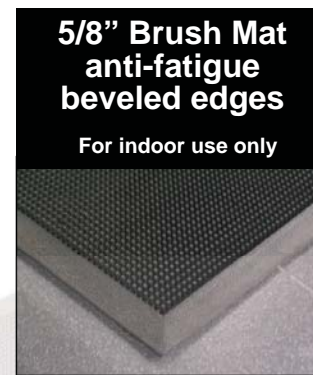

**New Anti-Fatigue and Work Mats Are Now In Stock!!!**

MAT-3512BK

MAT-3512TC

MAT-3534BK

MAT-3534TC

BMAT-2846  
BMAT-3660

MAT-35TC

**Rubber matting keeps the workplace safe and helps to avoid worker fatigue. Our mats will keep everybody feeling good on their feet with a hop in their step....**

Item Number	Description
MAT-3512BK	3' x 5' x 1/2" Anti-Fatigue Mat - Black
MAT-3512TC	3' x 5' x 1/2" Anti-Fatigue Mat - Terra Cotta
MAT-3534BK	3' x 5' x 7/8" Anti-Fatigue Mat - Black
MAT-3534TC	3' x 5' x 7/8" Anti-Fatigue Mat - Terra Cotta
BMAT-2846	28" x 46" Brush Mat - Black
BMAT-3660	3' x 5' Brush Mat - Black
MAT-35TC	3' x 5' Anti-Fatigue Mat, Beveled Edges - TC