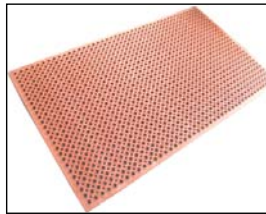

**New Anti-Fatigue and Work Mats Are Now In Stock!!!**

MAT-3512BK

MAT-3512TC

MAT-3534BK

MAT-3534TC

BMAT-2846  
BMAT-3660

MAT-35TC

**Rubber matting keeps the workplace safe and helps to avoid worker fatigue. Our mats will keep everybody feeling good on their feet with a hop in their step....**

Item Number	Description
MAT-3512BK	3' x 5' x 1/2" Anti-Fatigue Mat - Black
MAT-3512TC	3' x 5' x 1/2" Anti-Fatigue Mat - Terra Cotta
MAT-3534BK	3' x 5' x 7/8" Anti-Fatigue Mat - Black
MAT-3534TC	3' x 5' x 7/8" Anti-Fatigue Mat - Terra Cotta
BMAT-2846	28" x 46" Brush Mat - Black
BMAT-3660	3' x 5' Brush Mat - Black
MAT-35TC	3' x 5' Anti-Fatigue Mat, Beveled Edges - TC