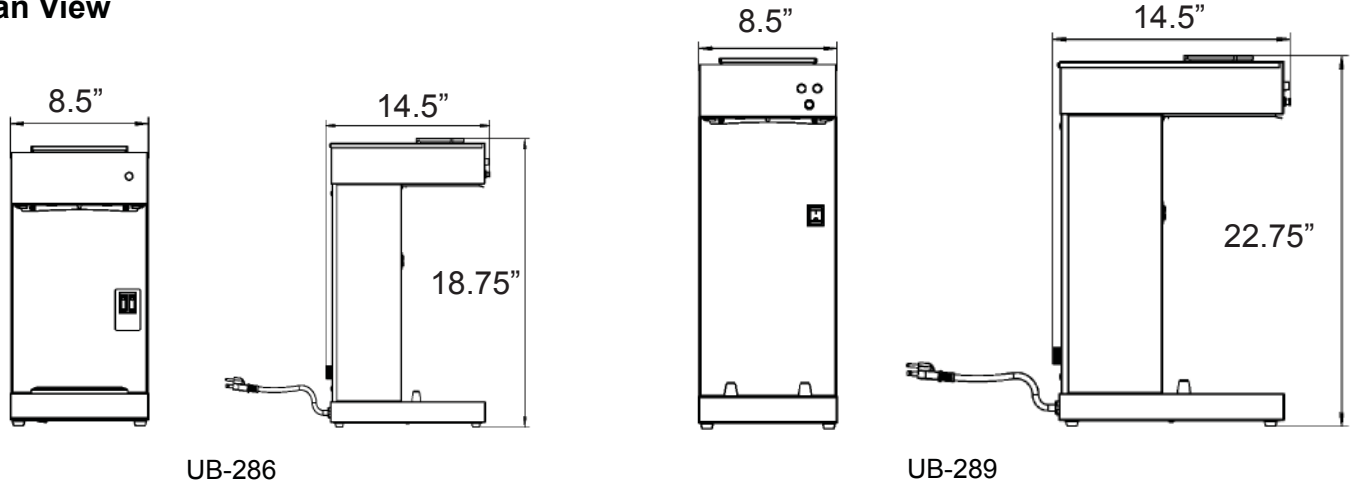

Date: _____
 Item No.: _____
 Project No.: _____

Coffee Brewers - Direct Feed, Airpots and Servers UB-286 and UB-289

Plan View

Specifications

| Item Number | Item Dimensions | Volts | Wattage | Amps | NEMA Plug |
|-------------|--------------------------|-------|---------|------|---|
| UB-286 | 8.5"W x 14.5"D x 18.75"H | 120V | 1450W | 12 | 5-15P  |
| UB-289 | 8.5"W x 14.5"D x 22.75"H | 120V | 1450W | 12 | 5-15P  |

Shipping Info

| Item Number | Box Dimensions | Gross Weight | Net Weight |
|-------------|----------------------|--------------|------------|
| UB-286 | 11"W x 19"D x 21.5"H | 24 lbs | 21 lbs |
| UB-289 | 11"W x 19"D x 25"H | 25 lbs | 22 lbs |