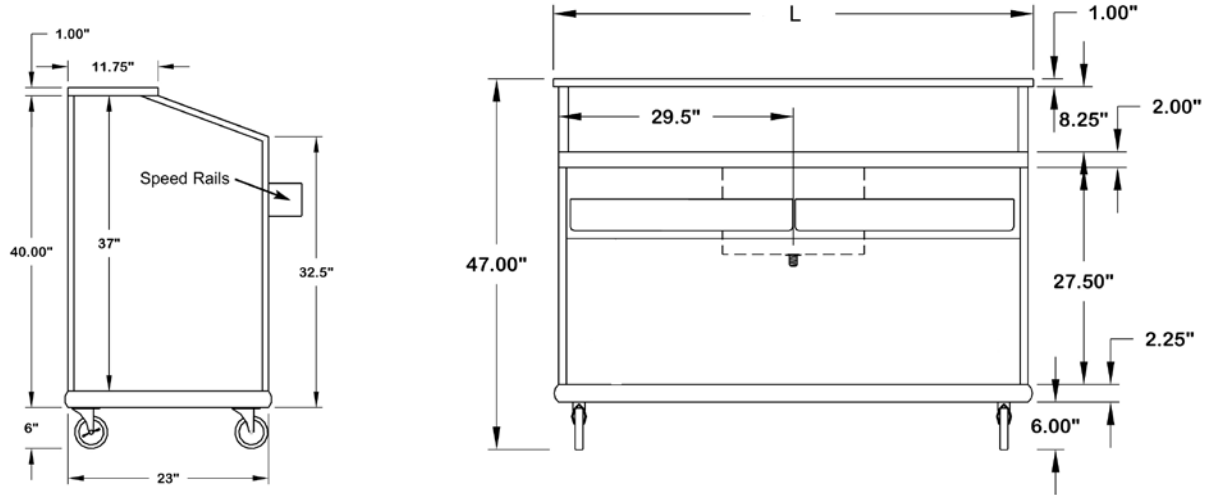

HEAVY DUTY PORTABLE BAR WITH STAINLESS STEEL INTERIOR

Item #:	_____	Qty #:	_____
Model #:	_____		
Project #:	_____		

FEATURES:

All Stainless Steel Interior
 19" x 13-1/2" x 11" insulated ice bin. Complete with drain & shut-off valve
 Full perimeter bumpers

DIMENSIONS and SPECIFICATIONS

TOL ± .125"

ALL DIMENSIONS ARE TYPICAL

AMS SERIES

AMD SERIES