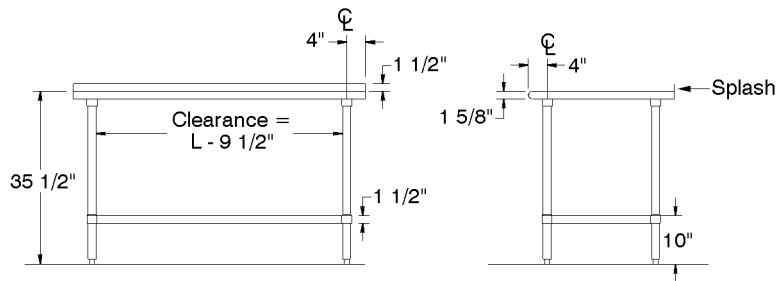

NEW YORK
 Fax: (631) 242-6900

GEORGIA
 Fax: (770) 775-5625

TEXAS
 Fax: (972) 932-4795

NEVADA
 Fax: (775) 972-1578

DIMENSIONS and SPECIFICATIONS

ALL DIMENSIONS ARE TYPICAL TOL ± .500"

All Units Shipped Unassembled (KD) for Reduced Shipping Costs.

FSS & FLG Series Undershaft Style 1 1/2" Backsplash

Finished size of undershaft = Length minus 5 3/4"
Width minus 5 3/4"

Units 8ft. and larger are furnished with six (6) legs

FSS-Series: Stainless Steel Legs & Undershaft