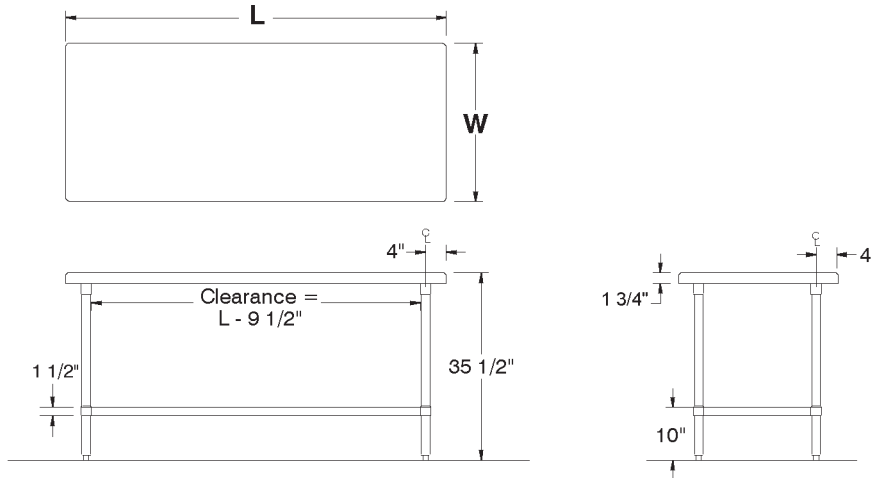

UNDER SHELF MODELS