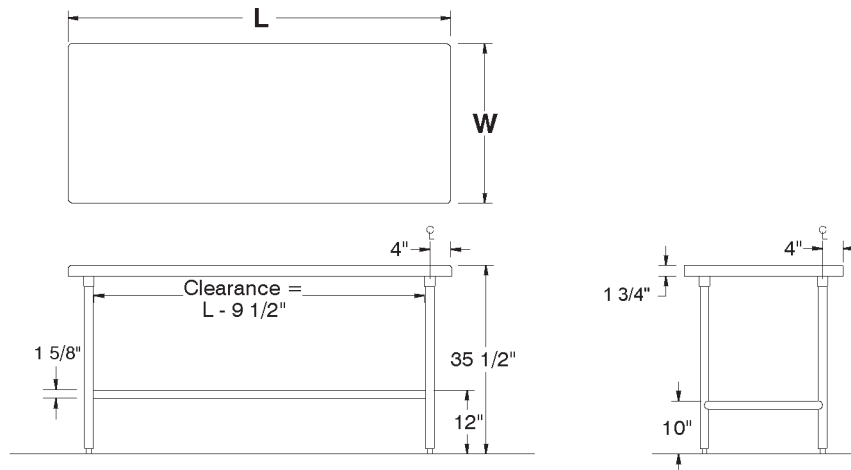

REAR BAR MODELS

CENTER BAR MODELS AVAILABLE!
ADD **MODEL # TA-61RE** TO REAR BAR MODEL

Professional Stainless Steel Products For Your Home

Toll Free Phone: 866-799-0106 • Toll Free Fax: 866-799-0249

www.alinebyadvancetabco.com