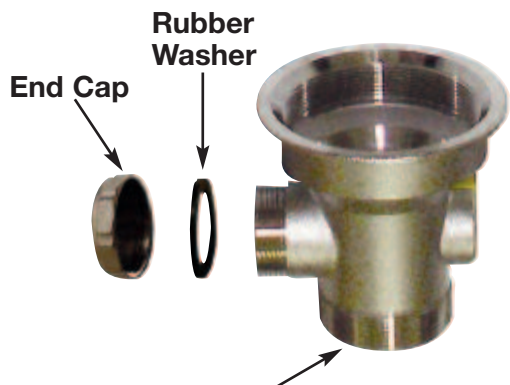

ACCESSORIES - EXPLODED VIEW

Model: K-5

2" NPT Outside Thread
1-1/2" I.P.S. Inside Thread