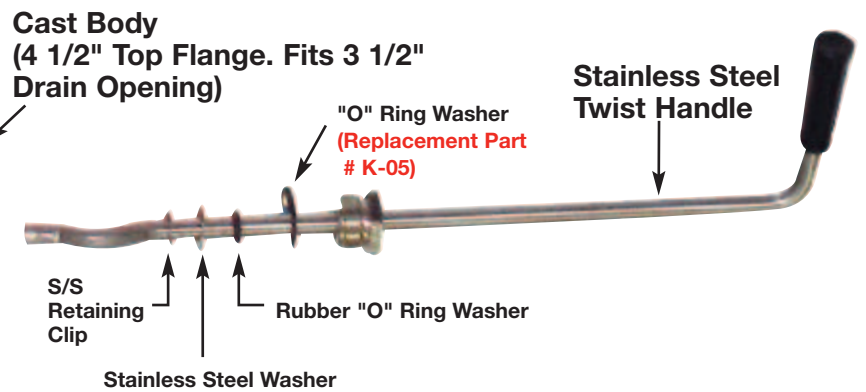

ACCESSORIES - EXPLODED VIEW

Model: K-5

2" NPT Outside Thread
1-1/2" I.P.S. Inside Thread