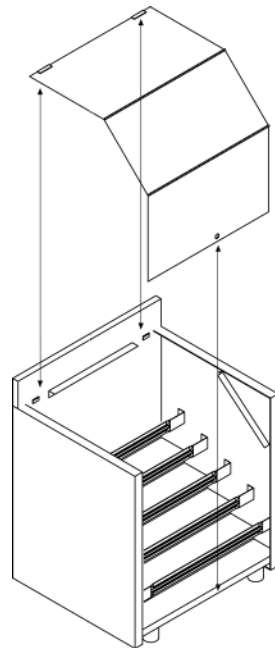

Prestige

All Stainless Steel Liquor Display Racks **NSF**

24" and 29" Wide Units

Item #: _____ Qty #: _____
 Model #: _____
 Project #: _____

PRLR-19 Series
 24" Wide Units
 (PRLR-19-24 Shown)

FEATURES:

- Five tiered steps to display liquor bottles.
- Retaining bars secure bottles on steps with sound deadening in the center.
- Optional stainless steel locking cover with piano hinges, includes keyed pad lock.
- 7" backsplash.
- Stainless steel legs with adjustable stainless steel bullet feet.
- PRLR-24 Series** has 2 3/4" rear deck for extra storage

MATERIAL:

- 20 gauge, 300 stainless steel
- Sides:** 14 gauge, 300 stainless steel
- Legs:** 14 gauge, 300 stainless steel mounting bracket with 1 5/8" O.D. 18 gauge, 300 stainless steel with 1" adjustable stainless steel bullet feet

DIMENSIONS and SPECIFICATIONS

TOL Overall: $\pm .500"$ Interior: $\pm .250"$

ALL DIMENSIONS ARE TYPICAL

PRLR-19 Series

PRLR-24 Series

View Of Optional
LOCKING COVER

ADVANCE TABCO is constantly engaged in a program of improving our products. Therefore, we reserve the right to change specifications without prior notice.