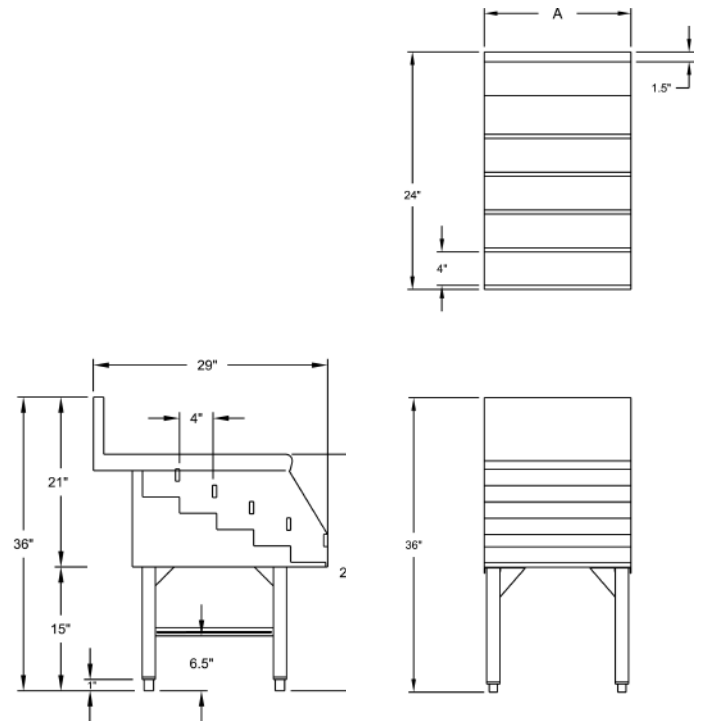

MATERIAL:

- 20 gauge, 300 stainless steel
- Sides:** 14 gauge, 300 stainless steel
- Legs:** 14 gauge, 300 stainless steel mounting bracket with 1 5/8" O.D. 18 gauge, 300 stainless steel with 1" adjustable stainless steel bullet feet

DIMENSIONS and SPECIFICATIONS

TOL Overall: $\pm .500"$ Interior: $\pm .250"$

ALL DIMENSIONS ARE TYPICAL

PRLR-19 Series

PRLR-24 Series

View Of Optional
LOCKING COVER

ADVANCE TABCO is constantly engaged in a program of improving our products. Therefore, we reserve the right to change specifications without prior notice.