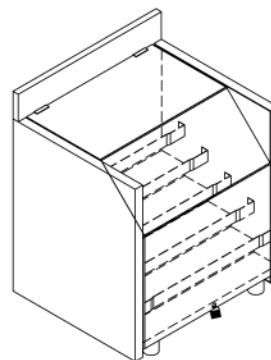

DIMENSIONS and SPECIFICATIONS

TOL Overall: $\pm .500"$ Interior: $\pm .250"$

ALL DIMENSIONS ARE TYPICAL

PRLR-19 Series

PRLR-24 Series

View Of Optional
LOCKING COVER

ADVANCE TABCO is constantly engaged in a program of improving our products. Therefore, we reserve the right to change specifications without prior notice.