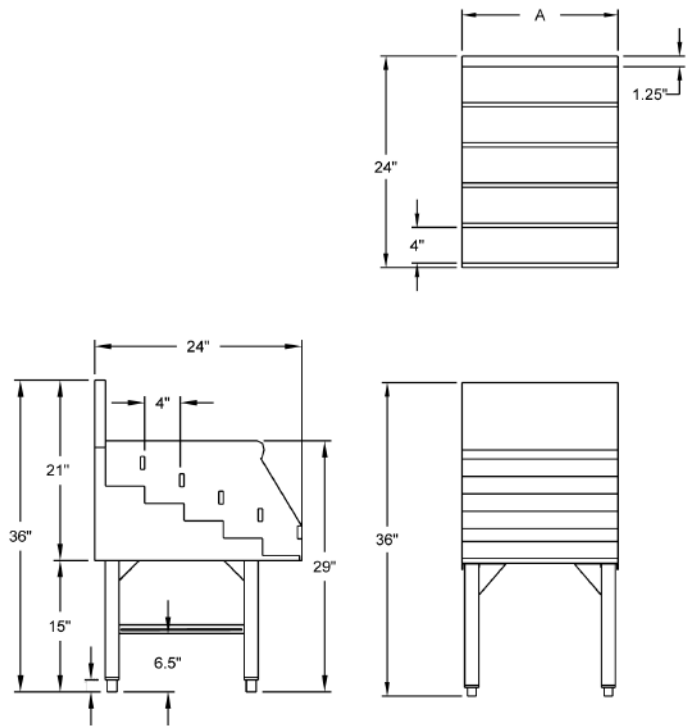

Prestige

All Stainless Steel Liquor Display Racks **NSF**

24" and 29" Wide Units

Item #: _____ Qty #: _____
 Model #: _____
 Project #: _____

PRLR-19 Series
 24" Wide Units
 (PRLR-19-24 Shown)

FEATURES:

- Five tiered steps to display liquor bottles.
- Retaining bars secure bottles on steps with sound deadening in the center.
- Optional stainless steel locking cover with piano hinges, includes keyed pad lock.
- 7" backsplash.
- Stainless steel legs with adjustable stainless steel bullet feet.
- PRLR-24 Series** has 2 3/4" rear deck for extra storage

MATERIAL:

- 20 gauge, 300 stainless steel
- Sides:** 14 gauge, 300 stainless steel
- Legs:** 14 gauge, 300 stainless steel mounting bracket with 1 5/8" O.D. 18 gauge, 300 stainless steel with 1" adjustable stainless steel bullet feet

DIMENSIONS and SPECIFICATIONS

TOL Overall: $\pm .500"$ Interior: $\pm .250"$

ALL DIMENSIONS ARE TYPICAL

PRLR-19 Series

PRLR-24 Series

View Of Optional
LOCKING COVER

ADVANCE TABCO is constantly engaged in a program of improving our products. Therefore, we reserve the right to change specifications without prior notice.