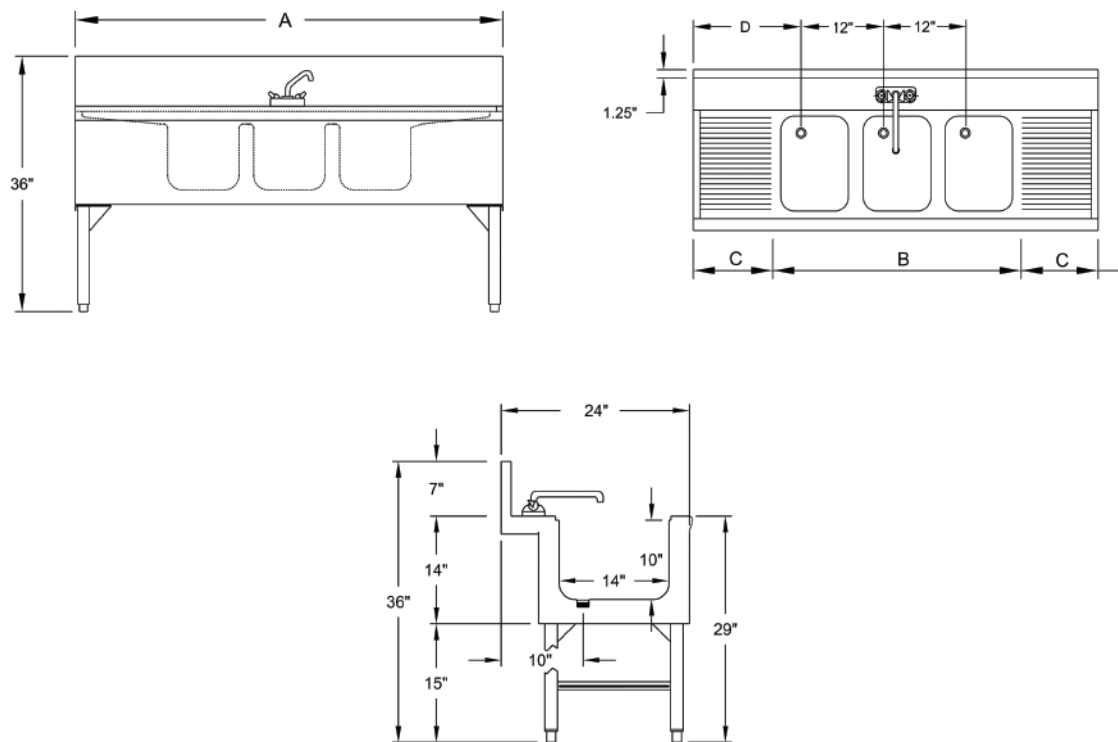

Item #: _____ Qty #: _____
Model #: _____
Project #: _____

FEATURES:

One piece **Deep Drawn** sink bowls measuring 10" x 14" x 10".
Continuous ribbed corrugation on drainboard sections.
Drainboards are welded to sink.
7" backsplash.
Stainless steel legs and adjustable bullet feet.

MATERIAL:

20 gauge, 300 stainless steel
Backsplash: 18 gauge, 300 stainless steel
Legs: 1 5/8" O.D. 14 gauge, stainless steel with stainless steel adjustable bullet feet

MECHANICAL:

PRB-19 Series: Includes 4" O.C., splash mount swing spout faucet.
PRB-24 Series: Includes 4" O.C., deck mount swing spout faucet.
All faucets meet federal lead free standards.
Sink bowls includes 9" high overflow pipe(s) with 1 1/2" IPS drain(s)

For Smart Fabrication™ Quotes:
Email: smartfab@advancetabco.com or Fax: 631-586-2933

DIMENSIONS and SPECIFICATIONS

TOL Overall: $\pm .500"$ Interior: $\pm .250"$

ALL DIMENSIONS ARE TYPICAL

PRB-19 Series

PRB-24 Series