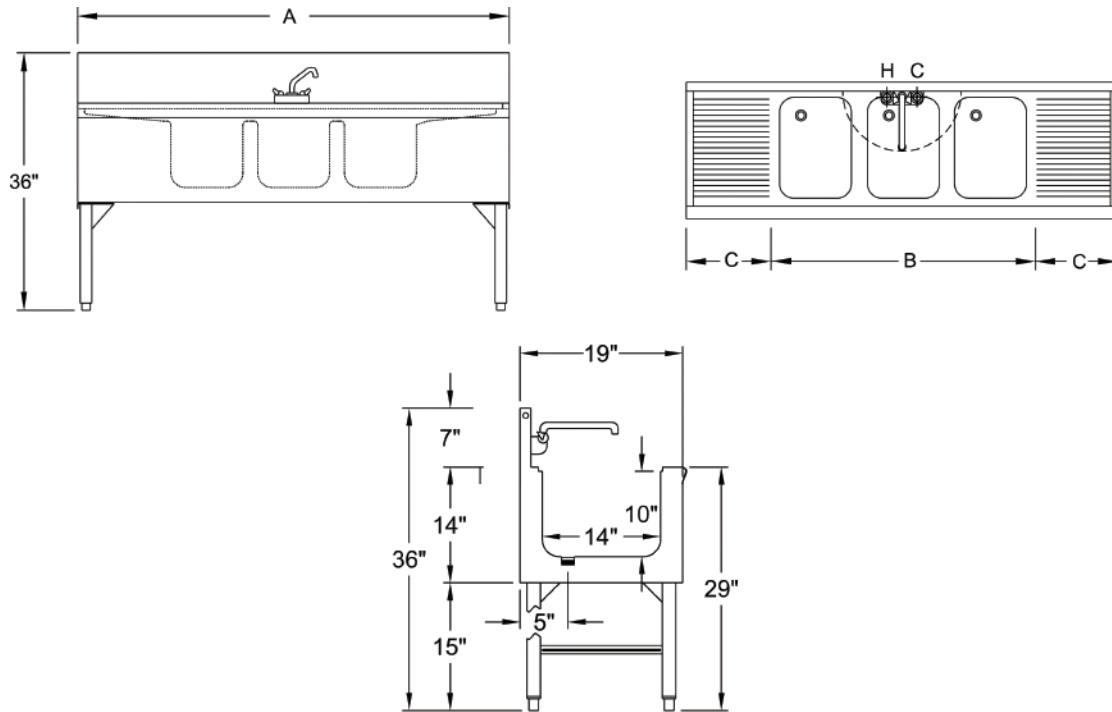

Item #: _____ Qty #: _____
Model #: _____
Project #: _____

FEATURES:

One piece **Deep Drawn** sink bowls measuring 10" x 14" x 10".
Continuous ribbed corrugation on drainboard sections.
Drainboards are welded to sink.
7" backsplash.
Stainless steel legs and adjustable bullet feet.

MATERIAL:

20 gauge, 300 stainless steel
Backsplash: 18 gauge, 300 stainless steel
Legs: 1 5/8" O.D. 14 gauge, stainless steel with stainless steel adjustable bullet feet

MECHANICAL:

PRB-19 Series: Includes 4" O.C., splash mount swing spout faucet.
PRB-24 Series: Includes 4" O.C., deck mount swing spout faucet.
All faucets meet federal lead free standards.
Sink bowls includes 9" high overflow pipe(s) with 1 1/2" IPS drain(s)

*4 Comp. Bar Sinks Include Two Swing Spout Faucets

L And R Indicate Sink Location.

Customer Service Available To Assist You 1-800-645-3166 8:30 am - 8:00 pm E.S.T.

For Orders & Customer Service:
Email: customer@advancetabco.com or Fax: 631-242-6900

For Smart Fabrication™ Quotes:
Email: smartfab@advancetabco.com or Fax: 631-586-2933

DIMENSIONS and SPECIFICATIONS

TOL Overall: $\pm .500"$ Interior: $\pm .250"$

ALL DIMENSIONS ARE TYPICAL

PRB-19 Series

PRB-24 Series