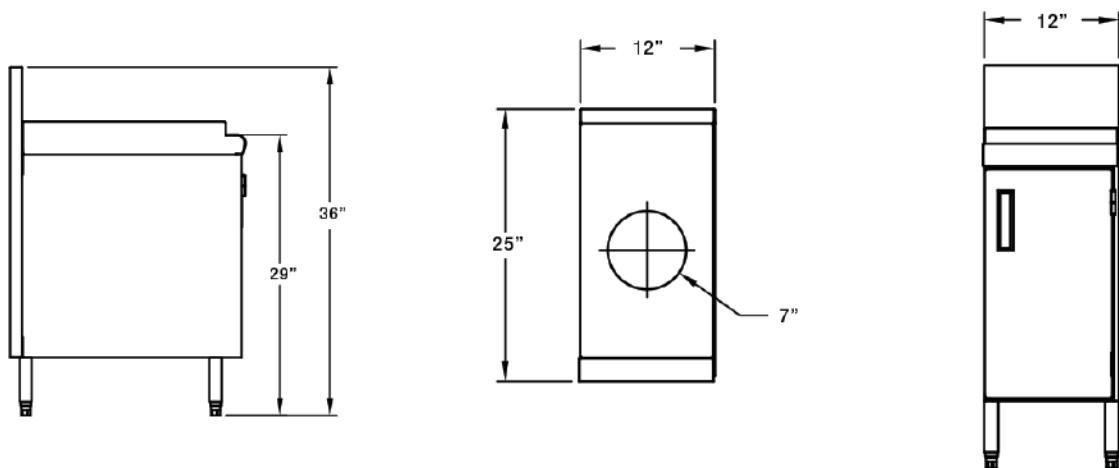

PRSTT-12-DR

ADVANCE TABCO is constantly engaged in a program of improving our products. Therefore, we reserve the right to change specifications without prior notice.