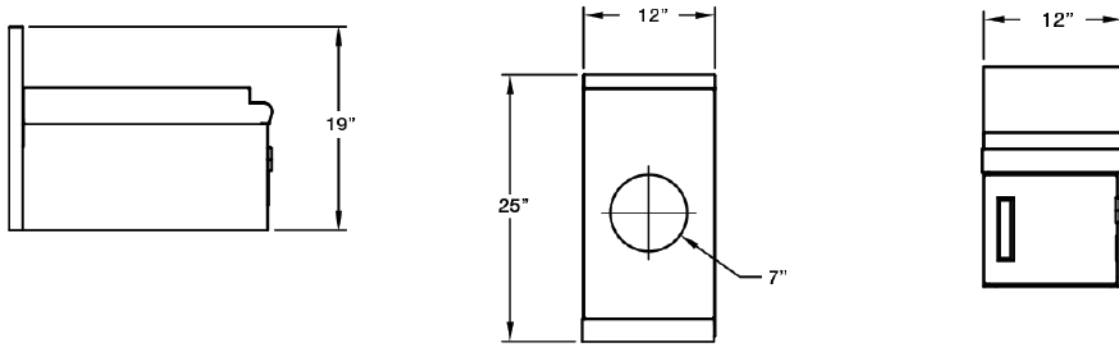

DIMENSIONS and SPECIFICATIONS

TOL Overall: $\pm .500''$ Interior: $\pm .250''$

ALL DIMENSIONS ARE TYPICAL

PRSJT-12