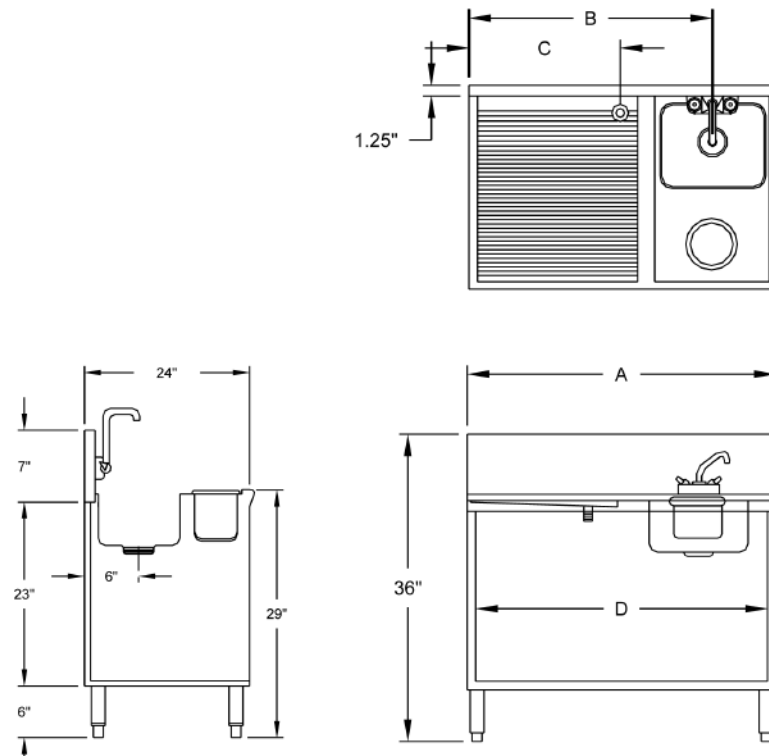

MATERIAL:

20 gauge, 300 stainless steel
Drainboard: 18 gauge, 300 stainless steel
Legs: 14 gauge, 300 stainless steel mounting bracket with 1 5/8" O.D. 18 gauge, 300 stainless steel with 1" adjustable stainless steel bullet feet

OPTIONAL:

K-316-LU - Add wrist handles
PRA-LOCK - Add door locks
SU-68 - Omit corrugation on drainboard

24" WIDE Model #	Approx. Weight	Approx. Cu. Ft.	29" WIDE Model #	Approx. Weight	Approx. Cu. Ft.	Overall Length (A)	Drain Location (B)	Drain Location (C)	Front Opening (D)	Inside Cabinet Dim. L x W x H
PRWC-19-18	55 lbs.	12	PRWC-24-18	62 lbs.	15	18"	9"	N/A	14"	14" x 22" x 19 1/2"
PRWC-19-24	62 lbs.	12	PRWC-24-24	69 lbs.	15	24"	15"	3"	20"	20" x 22" x 19 1/2"
PRWC-19-30	69 lbs.	15	PRWC-24-30	76 lbs.	18	30"	21"	9"	26"	26" x 22" x 19 1/2"
PRWC-19-36	75 lbs.	18	PRWC-24-36	82 lbs.	22	36"	27"	15"	32"	32" x 22" x 19 1/2"
PRWC-19-42	78 lbs.	18	PRWC-24-42	84 lbs.	22	42"	33"	21"	38"	38" x 22" x 19 1/2"
PRWC-19-48	85 lbs.	24	PRWC-24-48	92 lbs.	30	48"	39"	27"	44"	44" x 22" x 19 1/2"

With Lift-Off Hinged Doors

PRWC-19-18-DR	60 lbs.	12	PRWC-24-18-DR	65 lbs.	15	18"	9"	N/A	14"	14" x 22" x 19 1/2"
PRWC-19-24-DR	67 lbs.	12	PRWC-24-24-DR	72 lbs.	15	24"	15"	3"	20"	20" x 22" x 19 1/2"
PRWC-19-30-DR	74 lbs.	15	PRWC-24-30-DR	79 lbs.	18	30"	21"	9"	26"	26" x 22" x 19 1/2"
PRWC-19-36-DR	80 lbs.	18	PRWC-24-36-DR	85 lbs.	22	36"	27"	15"	32"	32" x 22" x 19 1/2"
PRWC-19-42-DR	86 lbs.	18	PRWC-24-42-DR	91 lbs.	22	42"	33"	21"	38"	38" x 22" x 19 1/2"
PRWC-19-48-DR	90 lbs.	24	PRWC-24-48-DR	95 lbs.	30	48"	39"	27"	44"	44" x 22" x 19 1/2"

DIMENSIONS and SPECIFICATIONS

TOL Overall: $\pm .500''$ Interior: $\pm .250''$

ALL DIMENSIONS ARE TYPICAL

PRWC-19 Series

PRWC-24 Series

ADVANCE TABCO is constantly engaged in a program of improving our products. Therefore, we reserve the right to change specifications without prior notice.