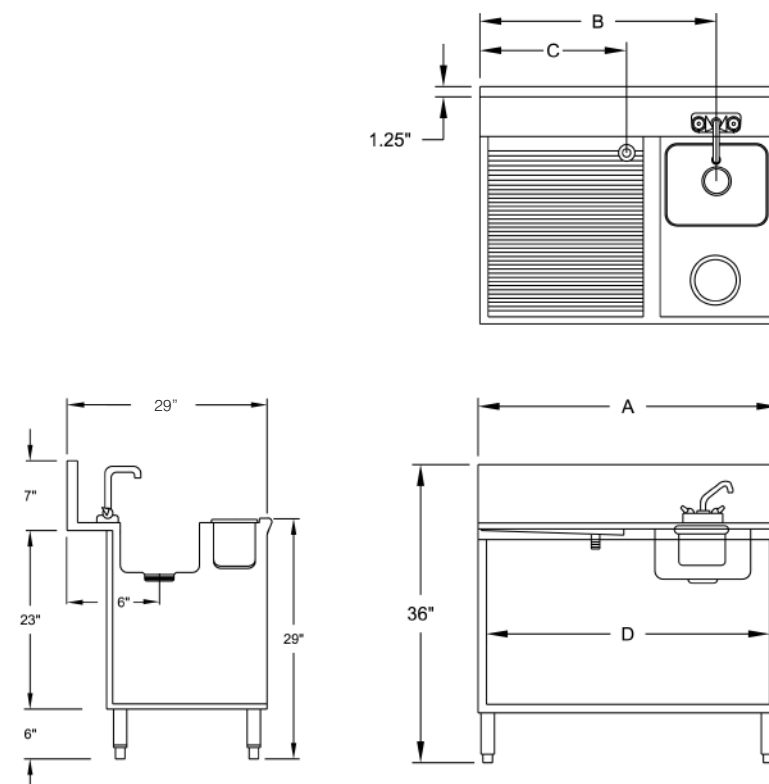

**w/ Lift-Off
Hinged Doors**

PRWC-24-30-DR Shown
PRWC-24 Series Feature
29" Wide Units
With Deck Mt. Faucet

Item #: _____	Qty #: _____
Model #: _____	
Project #: _____	

FEATURES:

One piece recessed **Deep Drawn** 9 1/2" x 11 1/2" x 6" handsink.
6" diameter dry waste chute.
Recessed embossed and seamless drainboard.
Partition separating drainboard and sink/waste chute areas.
7" backsplash.
Stainless steel legs with adjustable 1" stainless steel bullet feet.
Models with doors feature stainless steel doors with lift-off hinges.

MATERIAL:

20 gauge, 300 stainless steel
Drainboard: 18 gauge, 300 stainless steel
Legs: 14 gauge, 300 stainless steel mounting bracket with 1 5/8" O.D. 18 gauge, 300 stainless steel with 1" adjustable stainless steel bullet feet

With Lift-Off Hinged Doors

PRWC-19-18-DR	60 lbs.	12	PRWC-24-18-DR	65 lbs.	15	18"	9"	N/A	14"	14" x 22" x 19 1/2"
PRWC-19-24-DR	67 lbs.	12	PRWC-24-24-DR	72 lbs.	15	24"	15"	3"	20"	20" x 22" x 19 1/2"
PRWC-19-30-DR	74 lbs.	15	PRWC-24-30-DR	79 lbs.	18	30"	21"	9"	26"	26" x 22" x 19 1/2"
PRWC-19-36-DR	80 lbs.	18	PRWC-24-36-DR	85 lbs.	22	36"	27"	15"	32"	32" x 22" x 19 1/2"
PRWC-19-42-DR	86 lbs.	18	PRWC-24-42-DR	91 lbs.	22	42"	33"	21"	38"	38" x 22" x 19 1/2"
PRWC-19-48-DR	90 lbs.	24	PRWC-24-48-DR	95 lbs.	30	48"	39"	27"	44"	44" x 22" x 19 1/2"

DIMENSIONS and SPECIFICATIONS

TOL Overall: $\pm .500''$ Interior: $\pm .250''$

ALL DIMENSIONS ARE TYPICAL

PRWC-19 Series

PRWC-24 Series

ADVANCE TABCO is constantly engaged in a program of improving our products. Therefore, we reserve the right to change specifications without prior notice.