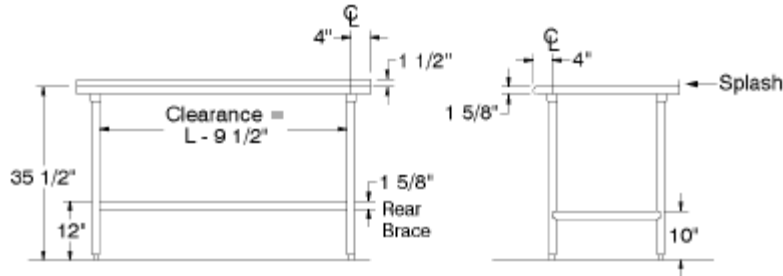

TFSS-Series: Stainless Steel Legs & Stretchers

L	24" Wide	Wt.	30" Wide	Wt.	36" Wide	Wt.
30"	TFSS-240	42 lbs.	TFSS-300	52 lbs.		
24"	TFSS-242	25 lbs.	TFSS-302	47 lbs.		
36"	TFSS-243	53 lbs.	TFSS-303	59 lbs.	TFSS-363	70 lbs.
48"	TFSS-244	64 lbs.	TFSS-304	72 lbs.	TFSS-364	77 lbs.
60"	TFSS-245	74 lbs.	TFSS-305	85 lbs.	TFSS-365	91 lbs.
72"	TFSS-246	85 lbs.	TFSS-306	93 lbs.	TFSS-366	103 lbs.
84"	TFSS-247	103 lbs.	TFSS-307	113 lbs.	TFSS-367	122 lbs.
96"	TFSS-248	114 lbs.	TFSS-308	126 lbs.	TFSS-368	135 lbs.
108"	TFSS-249	130 lbs.	TFSS-309	150 lbs.	TFSS-369	160 lbs.
120"	TFSS-2410	227 lbs.	TFSS-3010	242 lbs.	TFSS-3610	253 lbs.
132"	TFSS-2411	251 lbs.	TFSS-3011	268 lbs.	TFSS-3611	282 lbs.
144"	TFSS-2412	266 lbs.	TFSS-3012	283 lbs.	TFSS-3612	297 lbs.

TFLG-Series: Galvanized Steel Legs & Stretchers

L	24" Wide	Wt.	30" Wide	Wt.	36" Wide	Wt.
30"	TFLG-240	42 lbs.	TFLG-300	52 lbs.		
24"	TFLG-242	25 lbs.	TFLG-302	47 lbs.		
36"	TFLG-243	53 lbs.	TFLG-303	59 lbs.	TFLG-363	70 lbs.
48"	TFLG-244	64 lbs.	TFLG-304	72 lbs.	TFLG-364	77 lbs.
60"	TFLG-245	74 lbs.	TFLG-305	85 lbs.	TFLG-365	91 lbs.
72"	TFLG-246	85 lbs.	TFLG-306	93 lbs.	TFLG-366	103 lbs.
84"	TFLG-247	103 lbs.	TFLG-307	113 lbs.	TFLG-367	122 lbs.
96"	TFLG-248	114 lbs.	TFLG-308	126 lbs.	TFLG-368	135 lbs.
108"	TFLG-249	130 lbs.	TFLG-309	150 lbs.	TFLG-369	160 lbs.
120"	TFLG-2410	227 lbs.	TFLG-3010	242 lbs.	TFLG-3610	253 lbs.
132"	TFLG-2411	251 lbs.	TFLG-3011	268 lbs.	TFLG-3611	282 lbs.
144"	TFLG-2412	266 lbs.	TFLG-3012	283 lbs.	TFLG-3612	297 lbs.