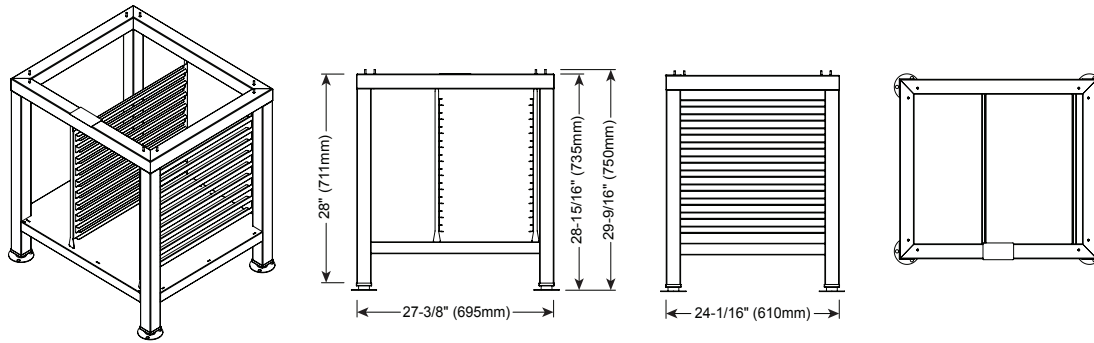

5005714
Stationary with Pan Slides & Shelf