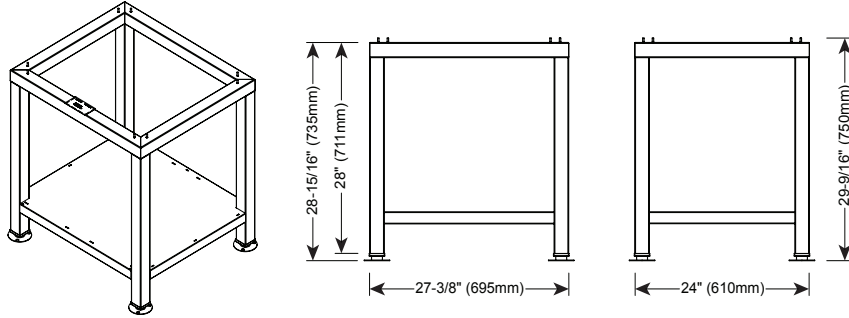

Combi Stands

5005713
Stationary with Shelf