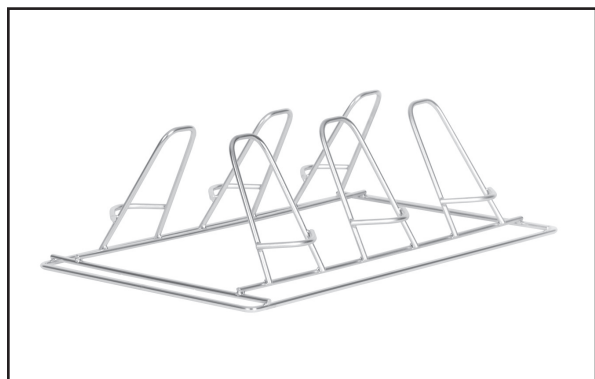

**COMBITHERM®
POULTRY ROASTING
RACKS**

6-piece Poultry Roasting Rack
self-trussing, fits in side racks
[DESIGN PATENT D660647] 5014438

- Keep your poultry at their best and make them easy to handle.
- Ensure food quality and maximize the production flexibility and efficiency of your Alto-Shaam Combitherm combi oven with a variety of poultry roasting racks.
- Angled poultry roasting racks evenly space your birds allowing consistent roasting and the perfect golden brown finish desired.
- Designed for use in the Alto-Shaam Combitherm CombiOven, these stainless steel racks slide effortlessly into the oven without the requirement of additional support pans, making loading and unloading safe and efficient.
- 6-piece poultry roasting rack, 5014438, is self-trussing, cutting prep time and purchasing costs [DESIGN PATENT D660647].
- Self-trussing angled rack facilitates bird "dismounting" onto a full-size sheet pan for easy handling or bagging.

6-piece Poultry Roasting Rack
fits inside a full-size hotel pan
SH-23000

8-piece Poultry Roasting Rack
fits inside a full-size hotel pan
SH-23619

10-piece Poultry Roasting Rack
fits in side racks of 7-20, 10-10, 10-20,
20-10, and 20-20 ovens
SH-22634