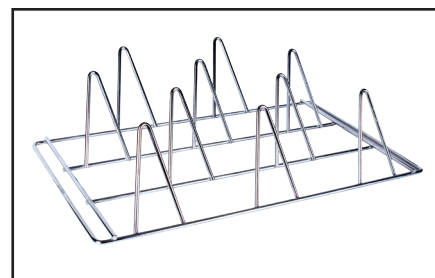

**COMBITHERM®
POULTRY ROASTING
RACKS**

6-piece Poultry Roasting Rack
self-trussing, fits in side racks
[DESIGN PATENT D660647] 5014438

- Keep your poultry at their best and make them easy to handle.
- Ensure food quality and maximize the production flexibility and efficiency of your Alto-Shaam Combitherm combi oven with a variety of poultry roasting racks.
- Angled poultry roasting racks evenly space your birds allowing consistent roasting and the perfect golden brown finish desired.
- Designed for use in the Alto-Shaam Combitherm CombiOven, these stainless steel racks slide effortlessly into the oven without the requirement of additional support pans, making loading and unloading safe and efficient.
- 6-piece poultry roasting rack, 5014438, is self-trussing, cutting prep time and purchasing costs [DESIGN PATENT D660647].
- Self-trussing angled rack facilitates bird "dismounting" onto a full-size sheet pan for easy handling or bagging.

6-piece Poultry Roasting Rack
fits inside a full-size hotel pan
SH-23000

8-piece Poultry Roasting Rack
fits inside a full-size hotel pan
SH-23619

10-piece Poultry Roasting Rack
fits in side racks of 7-20, 10-10, 10-20,
20-10, and 20-20 ovens
SH-22634