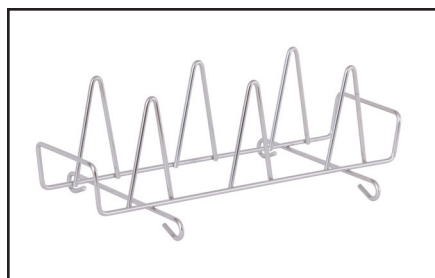

**COMBITHERM®
POULTRY ROASTING
RACKS**

6-piece Poultry Roasting Rack
self-trussing, fits in side racks
[DESIGN PATENT D660647] 5014438

- Keep your poultry at their best and make them easy to handle.
- Ensure food quality and maximize the production flexibility and efficiency of your Alto-Shaam Combitherm combi oven with a variety of poultry roasting racks.
- Angled poultry roasting racks evenly space your birds allowing consistent roasting and the perfect golden brown finish desired.
- Designed for use in the Alto-Shaam Combitherm CombiOven, these stainless steel racks slide effortlessly into the oven without the requirement of additional support pans, making loading and unloading safe and efficient.
- 6-piece poultry roasting rack, 5014438, is self-trussing, cutting prep time and purchasing costs [DESIGN PATENT D660647].
- Self-trussing angled rack facilitates bird "dismounting" onto a full-size sheet pan for easy handling or bagging.

6-piece Poultry Roasting Rack
fits inside a full-size hotel pan
SH-23000

8-piece Poultry Roasting Rack
fits inside a full-size hotel pan
SH-23619

10-piece Poultry Roasting Rack
fits in side racks of 7-20, 10-10, 10-20,
20-10, and 20-20 ovens
SH-22634