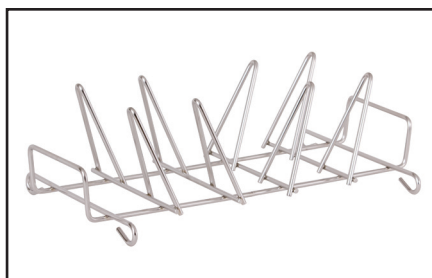

**COMBITHERM®
POULTRY ROASTING
RACKS**

6-piece Poultry Roasting Rack
self-trussing, fits in side racks
[DESIGN PATENT D660647] 5014438

- Keep your poultry at their best and make them easy to handle.
- Ensure food quality and maximize the production flexibility and efficiency of your Alto-Shaam Combitherm combi oven with a variety of poultry roasting racks.
- Angled poultry roasting racks evenly space your birds allowing consistent roasting and the perfect golden brown finish desired.
- Designed for use in the Alto-Shaam Combitherm CombiOven, these stainless steel racks slide effortlessly into the oven without the requirement of additional support pans, making loading and unloading safe and efficient.
- 6-piece poultry roasting rack, 5014438, is self-trussing, cutting prep time and purchasing costs [DESIGN PATENT D660647].
- Self-trussing angled rack facilitates bird "dismounting" onto a full-size sheet pan for easy handling or bagging.

6-piece Poultry Roasting Rack
fits inside a full-size hotel pan
SH-23000

8-piece Poultry Roasting Rack
fits inside a full-size hotel pan
SH-23619

10-piece Poultry Roasting Rack
fits in side racks of 7-20, 10-10, 10-20,
20-10, and 20-20 ovens
SH-22634