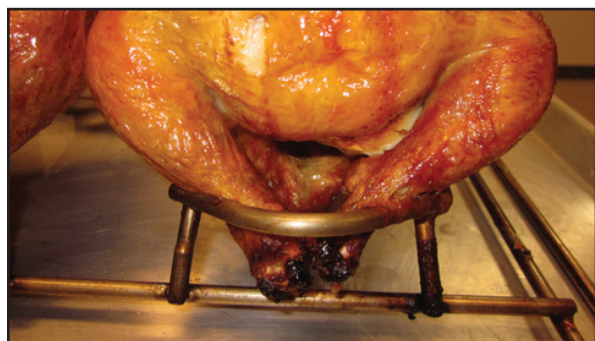

**COMBITHERM®
POULTRY ROASTING
RACKS**

6-piece Poultry Roasting Rack
self-trussing, fits in side racks
[DESIGN PATENT D660647] 5014438

- Keep your poultry at their best and make them easy to handle.
- Ensure food quality and maximize the production flexibility and efficiency of your Alto-Shaam Combitherm combi oven with a variety of poultry roasting racks.
- Angled poultry roasting racks evenly space your birds allowing consistent roasting and the perfect golden brown finish desired.
- Designed for use in the Alto-Shaam Combitherm CombiOven, these stainless steel racks slide effortlessly into the oven without the requirement of additional support pans, making loading and unloading safe and efficient.
- 6-piece poultry roasting rack, 5014438, is self-trussing, cutting prep time and purchasing costs [DESIGN PATENT D660647].
- Self-trussing angled rack facilitates bird "dismounting" onto a full-size sheet pan for easy handling or bagging.

6-piece Poultry Roasting Rack
fits inside a full-size hotel pan
SH-23000

8-piece Poultry Roasting Rack
fits inside a full-size hotel pan
SH-23619

10-piece Poultry Roasting Rack
fits in side racks of 7-20, 10-10, 10-20,
20-10, and 20-20 ovens
SH-22634