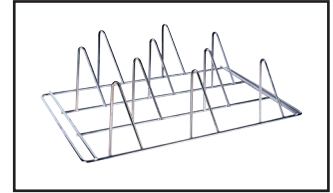

**COMBITHERM®
POULTRY ROASTING
RACKS**

6-piece Poultry Roasting Rack
self-trussing, fits in side racks
[DESIGN PATENT D660647] 5014438

- Keep your poultry at their best and make them easy to handle.
- Ensure food quality and maximize the production flexibility and efficiency of your Alto-Shaam Combitherm combi oven with a variety of poultry roasting racks.
- Angled poultry roasting racks evenly space your birds allowing consistent roasting and the perfect golden brown finish desired.
- Designed for use in the Alto-Shaam Combitherm CombiOven, these stainless steel racks slide effortlessly into the oven without the requirement of additional support pans, making loading and unloading safe and efficient.
- 6-piece poultry roasting rack, 5014438, is self-trussing, cutting prep time and purchasing costs [DESIGN PATENT D660647].
- Self-trussing angled rack facilitates bird "dismounting" onto a full-size sheet pan for easy handling or bagging.

6-piece Poultry Roasting Rack
fits inside a full-size hotel pan
SH-23000

8-piece Poultry Roasting Rack
fits inside a full-size hotel pan
SH-23619

10-piece Poultry Roasting Rack
fits in side racks of 7-20, 10-10, 10-20,
20-10, and 20-20 ovens
SH-22634