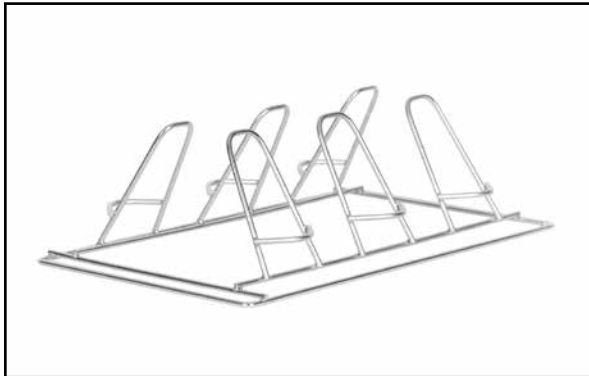

**COMBITHERM®  
POULTRY ROASTING  
RACKS**

- Keep your poultry at their best and make them easy to handle.
- Ensure food quality and maximize the production flexibility and efficiency of your Alto-Shaam Combitherm combi oven with a variety of poultry roasting racks.
- Angled poultry roasting racks evenly space your birds allowing consistent roasting and the perfect golden brown finish desired.
- Designed for use in the Alto-Shaam Combitherm CombiOven, these stainless steel racks slide effortlessly into the oven without the requirement of additional support pans, making loading and unloading safe and efficient.
- 6-piece poultry roasting rack, 5014438, is self-trussing, cutting prep time and purchasing costs [DESIGN PATENT D660647].
- Self-trussing angled rack facilitates bird "dismounting" onto a full-size sheet pan for easy handling or bagging.

6-piece Poultry Roasting Rack  
self-trussing, fits in side racks  
[DESIGN PATENT D660647] 5014438

6-piece Poultry Roasting Rack  
fits inside a full-size hotel pan  
SH-23000

8-piece Poultry Roasting Rack  
fits inside a full-size hotel pan  
SH-23619