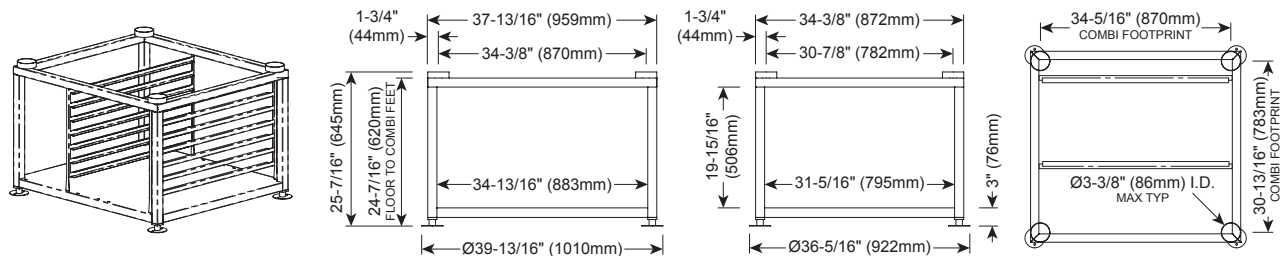

OVENS

STANDS, STAINLESS STEEL (H X W X D)

	4-10	6-10	10-10	7-20	10-20
5015711 MOBILE WITH PAN SLIDES & SHELF SPACING: 2-11/16 (68MM)				✓	✓
	28-7/8" x 38-3/4" x 38-5/16" (733mm x 983mm x 972mm)				
5016083 STATIONARY WITH SHELF				✓	✓
	25-7/16" x 39-13/16" x 36-5/16" (645mm x 1010mm x 922mm)				
5016084 STATIONARY WITH PAN SLIDES & SHELF SPACING: 2-11/16 (68MM)				✓	✓
	25-7/16" x 39-13/16" x 36-5/16" (645mm x 1010mm x 922mm)				
5016085 MOBILE WITH SHELF				✓	✓
	28-7/8" x 38-3/4" x 38-5/16" (733mm x 983mm x 972mm)				
5016087 STATIONARY				✓	✓
	38-3/4" x 42" x 36-5/16" (984mm x 1067mm x 922mm)				
5016088 STATIONARY WITH SHELF		✓	✓		
	25-7/16" x 31-3/4" x 34-5/16" (645mm x 805mm x 870mm)				
5016089 STATIONARY WITH PAN SLIDES & SHELF SPACING: 2-11/16 (68MM)		✓	✓		
	25-7/16" x 31-3/4" x 34-5/16" (645mm x 805mm x 870mm)				
5016090 MOBILE WITH SHELF		✓	✓		
	28-7/8" x 30-11/16" x 36-1/4" (733mm x 779mm x 920mm)				
5016091 MOBILE WITH PAN SLIDES & SHELF SPACING: 2-11/16 (68MM)		✓	✓		
	28-7/8" x 30-11/16" x 36-1/4" (733mm x 779mm x 920mm)				
5016092 STATIONARY		✓	✓		
	38-3/4" x 34" x 34-5/16" (984mm x 864mm x 870mm)				
5014737 STATIONARY WITH SINGLE SHELF	✓				
	15-1/4" x 22-5/16" x 31-5/8" (386mm x 565mm x 802mm)				
5014738 MOBILE WITH SINGLE SHELF	✓				
	18-5/6" x 21-13/16" x 31-1/8" (464mm x 552mm x 789mm)				
5014985 STATIONARY WITH DOUBLE SHELF	✓				
	36-1/4" x 22-5/16" x 31-5/8" (919mm x 565mm x 802mm)				
5014986 STATIONARY WITH DOUBLE SHELF	✓				
	36-3/16" x 23-3/4" x 31-9/16" (919mm x 603mm x 802mm)				

5015711
 Mobile Pan Slides & Shelf

5016083
 Stationary with Shelf

5016084
 Stationary with Pan Slides & Shelf

5016085
 Mobile with Shelf

5016087
 Stationary

5016088
 Stationary with Shelf

5016089
 Stationary with Pan Slides & Shelf

5016090
 Mobile with Shelf

5016091

Mobile with Pan Slides & Shelf

5016092

Stationary

5014737

Stationary with Single Shelf

5014738