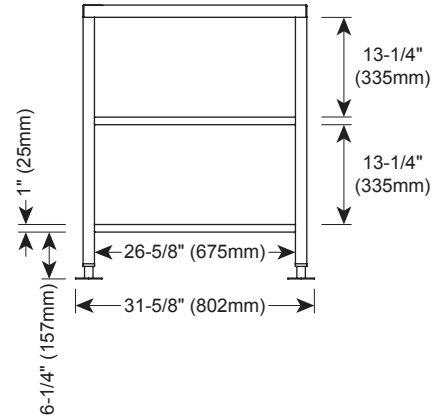

5014985
Stationary with Double Shelf