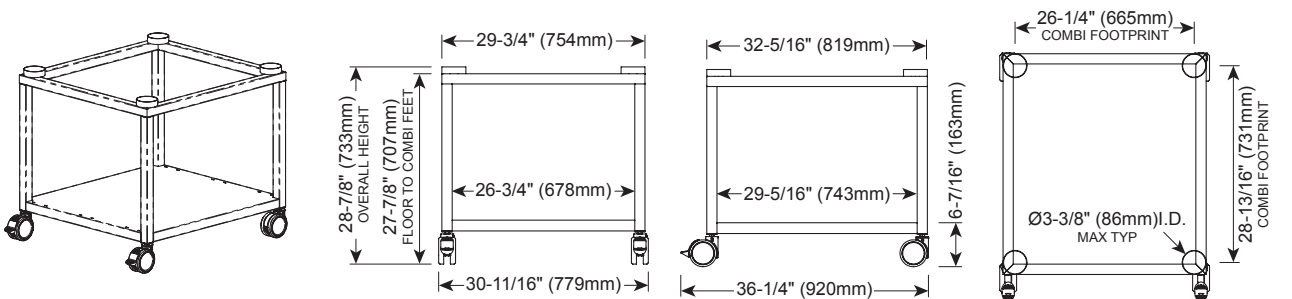

OVENS

STANDS, STAINLESS STEEL (H X W X D)

	4-10	6-10	10-10	7-20	10-20
5015711 MOBILE WITH PAN SLIDES & SHELF SPACING: 2-11/16 (68MM)				✓	✓
	28-7/8" x 38-3/4" x 38-5/16" (733mm x 983mm x 972mm)				
5016083 STATIONARY WITH SHELF				✓	✓
	25-7/16" x 39-13/16" x 36-5/16" (645mm x 1010mm x 922mm)				
5016084 STATIONARY WITH PAN SLIDES & SHELF SPACING: 2-11/16 (68MM)				✓	✓
	25-7/16" x 39-13/16" x 36-5/16" (645mm x 1010mm x 922mm)				
5016085 MOBILE WITH SHELF				✓	✓
	28-7/8" x 38-3/4" x 38-5/16" (733mm x 983mm x 972mm)				
5016087 STATIONARY				✓	✓
	38-3/4" x 42" x 36-5/16" (984mm x 1067mm x 922mm)				
5016088 STATIONARY WITH SHELF		✓	✓		
	25-7/16" x 31-3/4" x 34-5/16" (645mm x 805mm x 870mm)				
5016089 STATIONARY WITH PAN SLIDES & SHELF SPACING: 2-11/16 (68MM)		✓	✓		
	25-7/16" x 31-3/4" x 34-5/16" (645mm x 805mm x 870mm)				
5016090 MOBILE WITH SHELF		✓	✓		
	28-7/8" x 30-11/16" x 36-1/4" (733mm x 779mm x 920mm)				
5016091 MOBILE WITH PAN SLIDES & SHELF SPACING: 2-11/16 (68MM)		✓	✓		
	28-7/8" x 30-11/16" x 36-1/4" (733mm x 779mm x 920mm)				
5016092 STATIONARY		✓	✓		
	38-3/4" x 34" x 34-5/16" (984mm x 864mm x 870mm)				
5014737 STATIONARY WITH SINGLE SHELF	✓				
	15-1/4" x 22-5/16" x 31-5/8" (386mm x 565mm x 802mm)				
5014738 MOBILE WITH SINGLE SHELF	✓				
	18-5/6" x 21-13/16" x 31-1/8" (464mm x 552mm x 789mm)				
5014985 STATIONARY WITH DOUBLE SHELF	✓				
	36-1/4" x 22-5/16" x 31-5/8" (919mm x 565mm x 802mm)				
5014986 STATIONARY WITH DOUBLE SHELF	✓				
	36-3/16" x 23-3/4" x 31-9/16" (919mm x 603mm x 802mm)				

5015711
 Mobile Pan Slides & Shelf

5016083
 Stationary with Shelf

5016084
 Stationary with Pan Slides & Shelf

5016085
 Mobile with Shelf

5016087
 Stationary

5016088
 Stationary with Shelf

5016089
 Stationary with Pan Slides & Shelf

5016090
 Mobile with Shelf

5016091

Mobile with Pan Slides & Shelf

5016092

Stationary

5014737

Stationary with Single Shelf

5014738