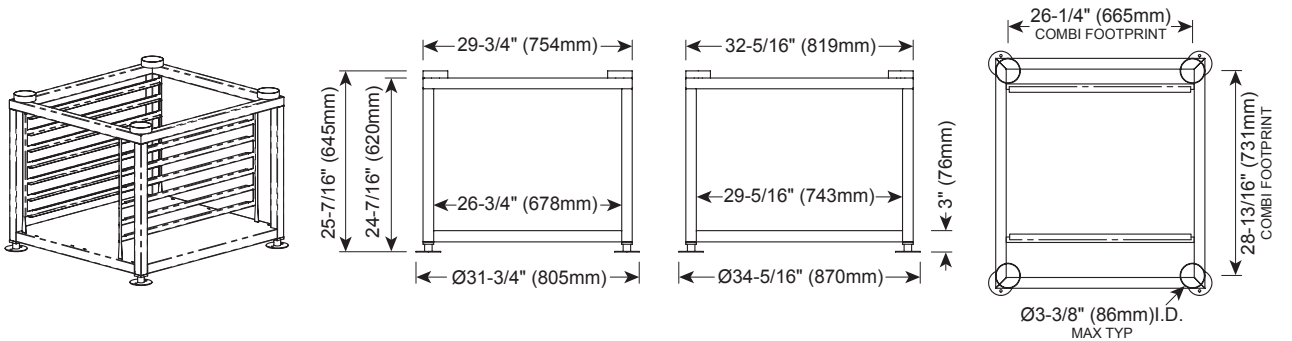

OVENS

STANDS, STAINLESS STEEL (H X W X D)

	4-10	6-10	10-10	7-20	10-20
5015711 MOBILE WITH PAN SLIDES & SHELF SPACING: 2-11/16 (68MM)				✓	✓
	28-7/8" x 38-3/4" x 38-5/16" (733mm x 983mm x 972mm)				
5016083 STATIONARY WITH SHELF				✓	✓
	25-7/16" x 39-13/16" x 36-5/16" (645mm x 1010mm x 922mm)				
5016084 STATIONARY WITH PAN SLIDES & SHELF SPACING: 2-11/16 (68MM)				✓	✓
	25-7/16" x 39-13/16" x 36-5/16" (645mm x 1010mm x 922mm)				
5016085 MOBILE WITH SHELF				✓	✓
	28-7/8" x 38-3/4" x 38-5/16" (733mm x 983mm x 972mm)				
5016087 STATIONARY				✓	✓
	38-3/4" x 42" x 36-5/16" (984mm x 1067mm x 922mm)				
5016088 STATIONARY WITH SHELF		✓	✓		
	25-7/16" x 31-3/4" x 34-5/16" (645mm x 805mm x 870mm)				
5016089 STATIONARY WITH PAN SLIDES & SHELF SPACING: 2-11/16 (68MM)		✓	✓		
	25-7/16" x 31-3/4" x 34-5/16" (645mm x 805mm x 870mm)				
5016090 MOBILE WITH SHELF		✓	✓		
	28-7/8" x 30-11/16" x 36-1/4" (733mm x 779mm x 920mm)				
5016091 MOBILE WITH PAN SLIDES & SHELF SPACING: 2-11/16 (68MM)		✓	✓		
	28-7/8" x 30-11/16" x 36-1/4" (733mm x 779mm x 920mm)				
5016092 STATIONARY		✓	✓		
	38-3/4" x 34" x 34-5/16" (984mm x 864mm x 870mm)				
5014737 STATIONARY WITH SINGLE SHELF	✓				
	15-1/4" x 22-5/16" x 31-5/8" (386mm x 565mm x 802mm)				
5014738 MOBILE WITH SINGLE SHELF	✓				
	18-5/6" x 21-13/16" x 31-1/8" (464mm x 552mm x 789mm)				
5014985 STATIONARY WITH DOUBLE SHELF	✓				
	36-1/4" x 22-5/16" x 31-5/8" (919mm x 565mm x 802mm)				
5014986 STATIONARY WITH DOUBLE SHELF	✓				
	36-3/16" x 23-3/4" x 31-9/16" (919mm x 603mm x 802mm)				

5015711
 Mobile Pan Slides & Shelf

5016083
 Stationary with Shelf

5016084
 Stationary with Pan Slides & Shelf

5016085
 Mobile with Shelf

5016087
 Stationary

5016088
 Stationary with Shelf

5016089
 Stationary with Pan Slides & Shelf

5016090
 Mobile with Shelf

5016091

Mobile with Pan Slides & Shelf

5016092

Stationary

5014737

Stationary with Single Shelf

5014738