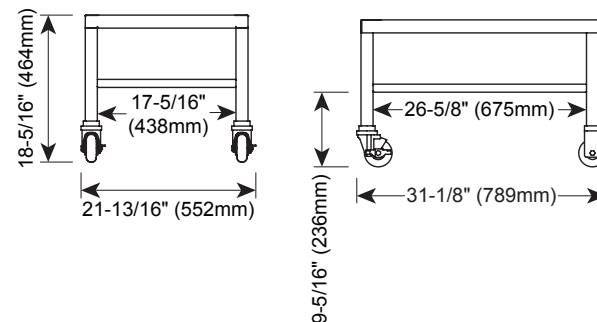

5014738

Mobile with Single Shelf