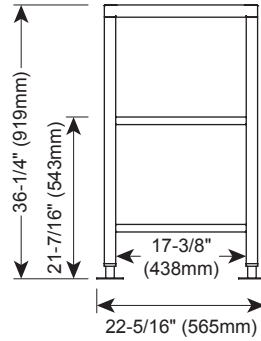

OVENS

STANDS, STAINLESS STEEL (H X W X D)

	4-10	6-10	10-10	7-20	10-20
5015711 MOBILE WITH PAN SLIDES & SHELF SPACING: 2-11/16 (68MM)				✓	✓
	28-7/8" x 38-3/4" x 38-5/16" (733mm x 983mm x 972mm)				
5016083 STATIONARY WITH SHELF				✓	✓
	25-7/16" x 39-13/16" x 36-5/16" (645mm x 1010mm x 922mm)				
5016084 STATIONARY WITH PAN SLIDES & SHELF SPACING: 2-11/16 (68MM)				✓	✓
	25-7/16" x 39-13/16" x 36-5/16" (645mm x 1010mm x 922mm)				
5016085 MOBILE WITH SHELF				✓	✓
	28-7/8" x 38-3/4" x 38-5/16" (733mm x 983mm x 972mm)				
5016087 STATIONARY				✓	✓
	38-3/4" x 42" x 36-5/16" (984mm x 1067mm x 922mm)				
5016088 STATIONARY WITH SHELF		✓	✓		
	25-7/16" x 31-3/4" x 34-5/16" (645mm x 805mm x 870mm)				
5016089 STATIONARY WITH PAN SLIDES & SHELF SPACING: 2-11/16 (68MM)		✓	✓		
	25-7/16" x 31-3/4" x 34-5/16" (645mm x 805mm x 870mm)				
5016090 MOBILE WITH SHELF		✓	✓		
	28-7/8" x 30-11/16" x 36-1/4" (733mm x 779mm x 920mm)				
5016091 MOBILE WITH PAN SLIDES & SHELF SPACING: 2-11/16 (68MM)		✓	✓		
	28-7/8" x 30-11/16" x 36-1/4" (733mm x 779mm x 920mm)				
5016092 STATIONARY		✓	✓		
	38-3/4" x 34" x 34-5/16" (984mm x 864mm x 870mm)				
5014737 STATIONARY WITH SINGLE SHELF	✓				
	15-1/4" x 22-5/16" x 31-5/8" (386mm x 565mm x 802mm)				
5014738 MOBILE WITH SINGLE SHELF	✓				
	18-5/6" x 21-13/16" x 31-1/8" (464mm x 552mm x 789mm)				
5014985 STATIONARY WITH DOUBLE SHELF	✓				
	36-1/4" x 22-5/16" x 31-5/8" (919mm x 565mm x 802mm)				
5014986 STATIONARY WITH DOUBLE SHELF	✓				
	36-3/16" x 23-3/4" x 31-9/16" (919mm x 603mm x 802mm)				

5016090
 Mobile with Shelf

5016091

Mobile with Pan Slides & Shelf

5016092

Stationary

5014737

Stationary with Single Shelf

5014738

Mobile with Single Shelf

5014985
Stationary with Double Shelf

5014986
Stationary with Double Shelf