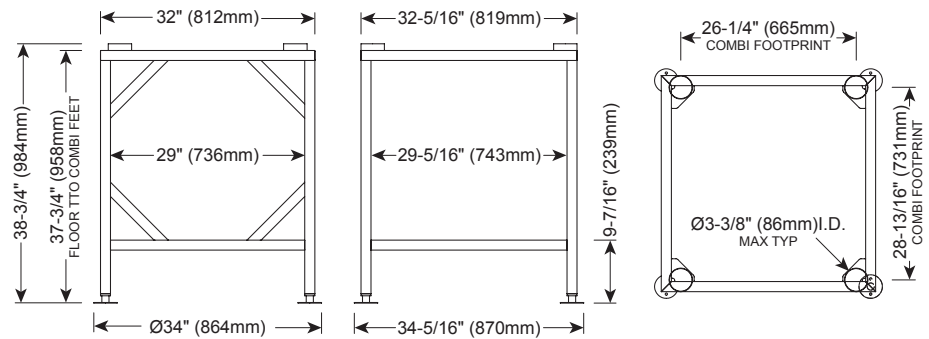

OVENS

STANDS, STAINLESS STEEL (H X W X D)

	4-10	6-10	10-10	7-20	10-20
5015711 MOBILE WITH PAN SLIDES & SHELF SPACING: 2-11/16 (68MM)				✓	✓
	28-7/8" x 38-3/4" x 38-5/16" (733mm x 983mm x 972mm)				
5016083 STATIONARY WITH SHELF				✓	✓
	25-7/16" x 39-13/16" x 36-5/16" (645mm x 1010mm x 922mm)				
5016084 STATIONARY WITH PAN SLIDES & SHELF SPACING: 2-11/16 (68MM)				✓	✓
	25-7/16" x 39-13/16" x 36-5/16" (645mm x 1010mm x 922mm)				
5016085 MOBILE WITH SHELF				✓	✓
	28-7/8" x 38-3/4" x 38-5/16" (733mm x 983mm x 972mm)				
5016087 STATIONARY				✓	✓
	38-3/4" x 42" x 36-5/16" (984mm x 1067mm x 922mm)				
5016088 STATIONARY WITH SHELF		✓	✓		
	25-7/16" x 31-3/4" x 34-5/16" (645mm x 805mm x 870mm)				
5016089 STATIONARY WITH PAN SLIDES & SHELF SPACING: 2-11/16 (68MM)		✓	✓		
	25-7/16" x 31-3/4" x 34-5/16" (645mm x 805mm x 870mm)				
5016090 MOBILE WITH SHELF		✓	✓		
	28-7/8" x 30-11/16" x 36-1/4" (733mm x 779mm x 920mm)				
5016091 MOBILE WITH PAN SLIDES & SHELF SPACING: 2-11/16 (68MM)		✓	✓		
	28-7/8" x 30-11/16" x 36-1/4" (733mm x 779mm x 920mm)				
5016092 STATIONARY		✓	✓		
	38-3/4" x 34" x 34-5/16" (984mm x 864mm x 870mm)				
5014737 STATIONARY WITH SINGLE SHELF	✓				
	15-1/4" x 22-5/16" x 31-5/8" (386mm x 565mm x 802mm)				
5014738 MOBILE WITH SINGLE SHELF	✓				
	18-5/6" x 21-13/16" x 31-1/8" (464mm x 552mm x 789mm)				
5014985 STATIONARY WITH DOUBLE SHELF	✓				
	36-1/4" x 22-5/16" x 31-5/8" (919mm x 565mm x 802mm)				
5014986 STATIONARY WITH DOUBLE SHELF	✓				
	36-3/16" x 23-3/4" x 31-9/16" (919mm x 603mm x 802mm)				

5016090
 Mobile with Shelf

5016091

Mobile with Pan Slides & Shelf

5016092

Stationary

5014737

Stationary with Single Shelf

5014738