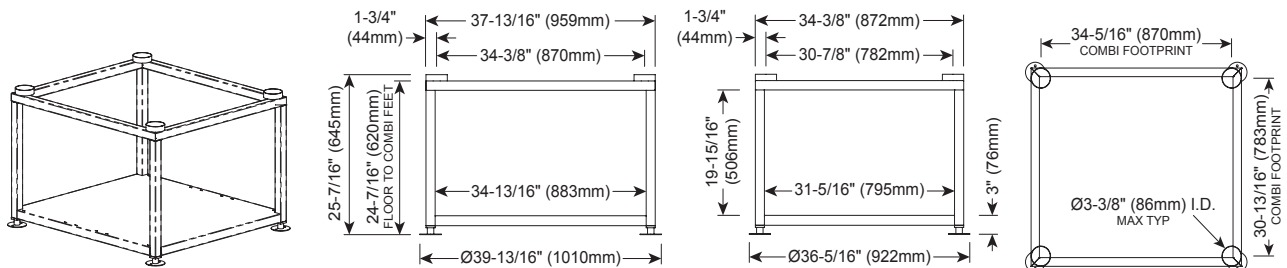

OVENS

STANDS, STAINLESS STEEL (H X W X D)

	4-10	6-10	10-10	7-20	10-20
5015711 MOBILE WITH PAN SLIDES & SHELF SPACING: 2-11/16 (68MM)				✓	✓
	28-7/8" x 38-3/4" x 38-5/16" (733mm x 983mm x 972mm)				
5016083 STATIONARY WITH SHELF				✓	✓
	25-7/16" x 39-13/16" x 36-5/16" (645mm x 1010mm x 922mm)				
5016084 STATIONARY WITH PAN SLIDES & SHELF SPACING: 2-11/16 (68MM)				✓	✓
	25-7/16" x 39-13/16" x 36-5/16" (645mm x 1010mm x 922mm)				
5016085 MOBILE WITH SHELF				✓	✓
	28-7/8" x 38-3/4" x 38-5/16" (733mm x 983mm x 972mm)				
5016087 STATIONARY				✓	✓
	38-3/4" x 42" x 36-5/16" (984mm x 1067mm x 922mm)				
5016088 STATIONARY WITH SHELF		✓	✓		
	25-7/16" x 31-3/4" x 34-5/16" (645mm x 805mm x 870mm)				
5016089 STATIONARY WITH PAN SLIDES & SHELF SPACING: 2-11/16 (68MM)		✓	✓		
	25-7/16" x 31-3/4" x 34-5/16" (645mm x 805mm x 870mm)				
5016090 MOBILE WITH SHELF		✓	✓		
	28-7/8" x 30-11/16" x 36-1/4" (733mm x 779mm x 920mm)				
5016091 MOBILE WITH PAN SLIDES & SHELF SPACING: 2-11/16 (68MM)		✓	✓		
	28-7/8" x 30-11/16" x 36-1/4" (733mm x 779mm x 920mm)				
5016092 STATIONARY		✓	✓		
	38-3/4" x 34" x 34-5/16" (984mm x 864mm x 870mm)				
5014737 STATIONARY WITH SINGLE SHELF	✓				
	15-1/4" x 22-5/16" x 31-5/8" (386mm x 565mm x 802mm)				
5014738 MOBILE WITH SINGLE SHELF	✓				
	18-5/6" x 21-13/16" x 31-1/8" (464mm x 552mm x 789mm)				
5014985 STATIONARY WITH DOUBLE SHELF	✓				
	36-1/4" x 22-5/16" x 31-5/8" (919mm x 565mm x 802mm)				
5014986 STATIONARY WITH DOUBLE SHELF	✓				
	36-3/16" x 23-3/4" x 31-9/16" (919mm x 603mm x 802mm)				

5015711
 Mobile Pan Slides & Shelf

5016083
 Stationary with Shelf

5016084
 Stationary with Pan Slides & Shelf

5016085
 Mobile with Shelf

5016087
 Stationary

5016088
 Stationary with Shelf

5016089
 Stationary with Pan Slides & Shelf