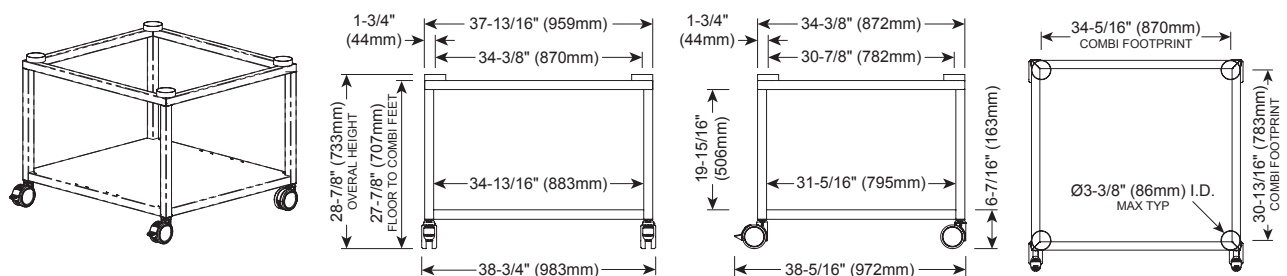

OVENS

STANDS, STAINLESS STEEL (H X W X D)

	4-10	6-10	10-10	7-20	10-20
5015711 MOBILE WITH PAN SLIDES & SHELF SPACING: 2-11/16 (68MM)				✓	✓
	28-7/8" x 38-3/4" x 38-5/16" (733mm x 983mm x 972mm)				
5016083 STATIONARY WITH SHELF				✓	✓
	25-7/16" x 39-13/16" x 36-5/16" (645mm x 1010mm x 922mm)				
5016084 STATIONARY WITH PAN SLIDES & SHELF SPACING: 2-11/16 (68MM)				✓	✓
	25-7/16" x 39-13/16" x 36-5/16" (645mm x 1010mm x 922mm)				
5016085 MOBILE WITH SHELF				✓	✓
	28-7/8" x 38-3/4" x 38-5/16" (733mm x 983mm x 972mm)				
5016087 STATIONARY				✓	✓
	38-3/4" x 42" x 36-5/16" (984mm x 1067mm x 922mm)				
5016088 STATIONARY WITH SHELF		✓	✓		
	25-7/16" x 31-3/4" x 34-5/16" (645mm x 805mm x 870mm)				
5016089 STATIONARY WITH PAN SLIDES & SHELF SPACING: 2-11/16 (68MM)		✓	✓		
	25-7/16" x 31-3/4" x 34-5/16" (645mm x 805mm x 870mm)				
5016090 MOBILE WITH SHELF		✓	✓		
	28-7/8" x 30-11/16" x 36-1/4" (733mm x 779mm x 920mm)				
5016091 MOBILE WITH PAN SLIDES & SHELF SPACING: 2-11/16 (68MM)		✓	✓		
	28-7/8" x 30-11/16" x 36-1/4" (733mm x 779mm x 920mm)				
5016092 STATIONARY		✓	✓		
	38-3/4" x 34" x 34-5/16" (984mm x 864mm x 870mm)				
5014737 STATIONARY WITH SINGLE SHELF	✓				
	15-1/4" x 22-5/16" x 31-5/8" (386mm x 565mm x 802mm)				
5014738 MOBILE WITH SINGLE SHELF	✓				
	18-5/6" x 21-13/16" x 31-1/8" (464mm x 552mm x 789mm)				
5014985 STATIONARY WITH DOUBLE SHELF	✓				
	36-1/4" x 22-5/16" x 31-5/8" (919mm x 565mm x 802mm)				
5014986 STATIONARY WITH DOUBLE SHELF	✓				
	36-3/16" x 23-3/4" x 31-9/16" (919mm x 603mm x 802mm)				

5015711
 Mobile Pan Slides & Shelf

5016083
 Stationary with Shelf

5016084
 Stationary with Pan Slides & Shelf

5016085
 Mobile with Shelf

5016087
 Stationary

5016088
 Stationary with Shelf

5016089
 Stationary with Pan Slides & Shelf

5016090
 Mobile with Shelf

5016091

Mobile with Pan Slides & Shelf

5016092

Stationary

5014737

Stationary with Single Shelf

5014738