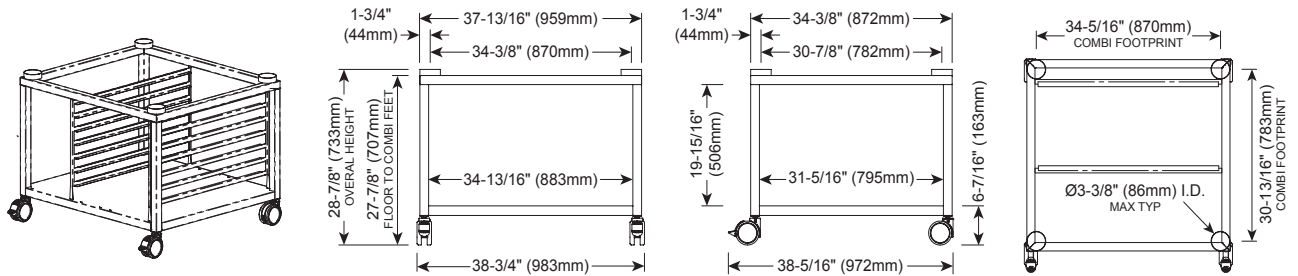

OVENS

STANDS, STAINLESS STEEL (H X W X D)

	4-10	6-10	10-10	7-20	10-20
5015711 MOBILE WITH PAN SLIDES & SHELF SPACING: 2-11/16 (68MM)				✓	✓
	28-7/8" x 38-3/4" x 38-5/16" (733mm x 983mm x 972mm)				
5016083 STATIONARY WITH SHELF				✓	✓
	25-7/16" x 39-13/16" x 36-5/16" (645mm x 1010mm x 922mm)				
5016084 STATIONARY WITH PAN SLIDES & SHELF SPACING: 2-11/16 (68MM)				✓	✓
	25-7/16" x 39-13/16" x 36-5/16" (645mm x 1010mm x 922mm)				
5016085 MOBILE WITH SHELF				✓	✓
	28-7/8" x 38-3/4" x 38-5/16" (733mm x 983mm x 972mm)				
5016087 STATIONARY				✓	✓
	38-3/4" x 42" x 36-5/16" (984mm x 1067mm x 922mm)				
5016088 STATIONARY WITH SHELF		✓	✓		
	25-7/16" x 31-3/4" x 34-5/16" (645mm x 805mm x 870mm)				
5016089 STATIONARY WITH PAN SLIDES & SHELF SPACING: 2-11/16 (68MM)		✓	✓		
	25-7/16" x 31-3/4" x 34-5/16" (645mm x 805mm x 870mm)				
5016090 MOBILE WITH SHELF		✓	✓		
	28-7/8" x 30-11/16" x 36-1/4" (733mm x 779mm x 920mm)				
5016091 MOBILE WITH PAN SLIDES & SHELF SPACING: 2-11/16 (68MM)		✓	✓		
	28-7/8" x 30-11/16" x 36-1/4" (733mm x 779mm x 920mm)				
5016092 STATIONARY		✓	✓		
	38-3/4" x 34" x 34-5/16" (984mm x 864mm x 870mm)				
5014737 STATIONARY WITH SINGLE SHELF	✓				
	15-1/4" x 22-5/16" x 31-5/8" (386mm x 565mm x 802mm)				
5014738 MOBILE WITH SINGLE SHELF	✓				
	18-5/6" x 21-13/16" x 31-1/8" (464mm x 552mm x 789mm)				
5014985 STATIONARY WITH DOUBLE SHELF	✓				
	36-1/4" x 22-5/16" x 31-5/8" (919mm x 565mm x 802mm)				
5014986 STATIONARY WITH DOUBLE SHELF	✓				
	36-3/16" x 23-3/4" x 31-9/16" (919mm x 603mm x 802mm)				

5015711
 Mobile Pan Slides & Shelf

5016083
 Stationary with Shelf

5016084
 Stationary with Pan Slides & Shelf

5016085
 Mobile with Shelf

5016087
 Stationary

5016088
 Stationary with Shelf

5016089
 Stationary with Pan Slides & Shelf

5016090
 Mobile with Shelf

5016091

Mobile with Pan Slides & Shelf

5016092

Stationary

5014737

Stationary with Single Shelf

5014738