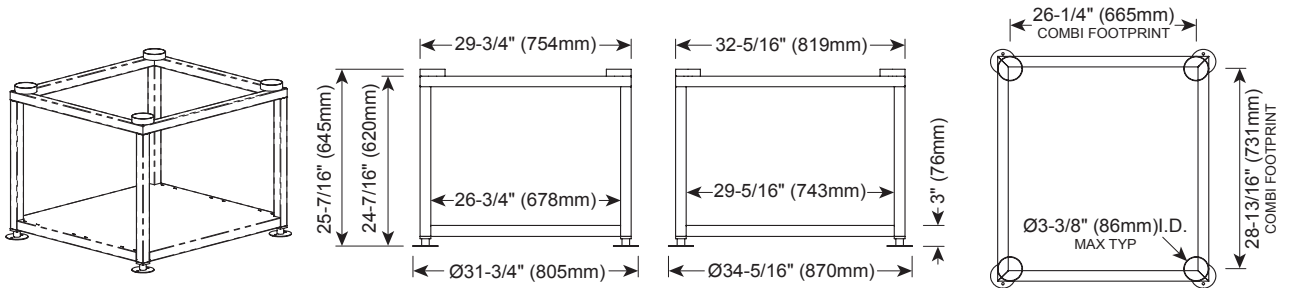

OVENS

STANDS, STAINLESS STEEL (H X W X D)

	4-10	6-10	10-10	7-20	10-20
5015711 MOBILE WITH PAN SLIDES & SHELF SPACING: 2-11/16 (68MM)				✓	✓
	28-7/8" x 38-3/4" x 38-5/16" (733mm x 983mm x 972mm)				
5016083 STATIONARY WITH SHELF				✓	✓
	25-7/16" x 39-13/16" x 36-5/16" (645mm x 1010mm x 922mm)				
5016084 STATIONARY WITH PAN SLIDES & SHELF SPACING: 2-11/16 (68MM)				✓	✓
	25-7/16" x 39-13/16" x 36-5/16" (645mm x 1010mm x 922mm)				
5016085 MOBILE WITH SHELF				✓	✓
	28-7/8" x 38-3/4" x 38-5/16" (733mm x 983mm x 972mm)				
5016087 STATIONARY				✓	✓
	38-3/4" x 42" x 36-5/16" (984mm x 1067mm x 922mm)				
5016088 STATIONARY WITH SHELF		✓	✓		
	25-7/16" x 31-3/4" x 34-5/16" (645mm x 805mm x 870mm)				
5016089 STATIONARY WITH PAN SLIDES & SHELF SPACING: 2-11/16 (68MM)		✓	✓		
	25-7/16" x 31-3/4" x 34-5/16" (645mm x 805mm x 870mm)				
5016090 MOBILE WITH SHELF		✓	✓		
	28-7/8" x 30-11/16" x 36-1/4" (733mm x 779mm x 920mm)				
5016091 MOBILE WITH PAN SLIDES & SHELF SPACING: 2-11/16 (68MM)		✓	✓		
	28-7/8" x 30-11/16" x 36-1/4" (733mm x 779mm x 920mm)				
5016092 STATIONARY		✓	✓		
	38-3/4" x 34" x 34-5/16" (984mm x 864mm x 870mm)				
5014737 STATIONARY WITH SINGLE SHELF	✓				
	15-1/4" x 22-5/16" x 31-5/8" (386mm x 565mm x 802mm)				
5014738 MOBILE WITH SINGLE SHELF	✓				
	18-5/6" x 21-13/16" x 31-1/8" (464mm x 552mm x 789mm)				
5014985 STATIONARY WITH DOUBLE SHELF	✓				
	36-1/4" x 22-5/16" x 31-5/8" (919mm x 565mm x 802mm)				
5014986 STATIONARY WITH DOUBLE SHELF	✓				
	36-3/16" x 23-3/4" x 31-9/16" (919mm x 603mm x 802mm)				

5015711
 Mobile Pan Slides & Shelf

5016083
 Stationary with Shelf

5016084
 Stationary with Pan Slides & Shelf

5016085
 Mobile with Shelf

5016087
 Stationary

5016088
 Stationary with Shelf

5016089
 Stationary with Pan Slides & Shelf

5016090
 Mobile with Shelf

5016091

Mobile with Pan Slides & Shelf

5016092

Stationary

5014737

Stationary with Single Shelf

5014738