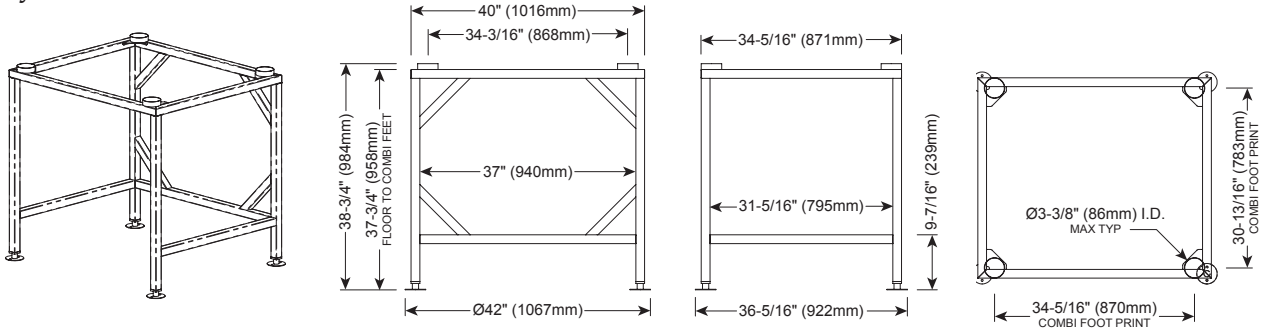

OVENS

STANDS, STAINLESS STEEL (H X W X D)

	4-10	6-10	10-10	7-20	10-20
5015711 MOBILE WITH PAN SLIDES & SHELF SPACING: 2-11/16 (68MM)				✓	✓
	28-7/8" x 38-3/4" x 38-5/16" (733mm x 983mm x 972mm)				
5016083 STATIONARY WITH SHELF				✓	✓
	25-7/16" x 39-13/16" x 36-5/16" (645mm x 1010mm x 922mm)				
5016084 STATIONARY WITH PAN SLIDES & SHELF SPACING: 2-11/16 (68MM)				✓	✓
	25-7/16" x 39-13/16" x 36-5/16" (645mm x 1010mm x 922mm)				
5016085 MOBILE WITH SHELF				✓	✓
	28-7/8" x 38-3/4" x 38-5/16" (733mm x 983mm x 972mm)				
5016087 STATIONARY				✓	✓
	38-3/4" x 42" x 36-5/16" (984mm x 1067mm x 922mm)				
5016088 STATIONARY WITH SHELF		✓	✓		
	25-7/16" x 31-3/4" x 34-5/16" (645mm x 805mm x 870mm)				
5016089 STATIONARY WITH PAN SLIDES & SHELF SPACING: 2-11/16 (68MM)		✓	✓		
	25-7/16" x 31-3/4" x 34-5/16" (645mm x 805mm x 870mm)				
5016090 MOBILE WITH SHELF		✓	✓		
	28-7/8" x 30-11/16" x 36-1/4" (733mm x 779mm x 920mm)				
5016091 MOBILE WITH PAN SLIDES & SHELF SPACING: 2-11/16 (68MM)		✓	✓		
	28-7/8" x 30-11/16" x 36-1/4" (733mm x 779mm x 920mm)				
5016092 STATIONARY		✓	✓		
	38-3/4" x 34" x 34-5/16" (984mm x 864mm x 870mm)				
5014737 STATIONARY WITH SINGLE SHELF	✓				
	15-1/4" x 22-5/16" x 31-5/8" (386mm x 565mm x 802mm)				
5014738 MOBILE WITH SINGLE SHELF	✓				
	18-5/6" x 21-13/16" x 31-1/8" (464mm x 552mm x 789mm)				
5014985 STATIONARY WITH DOUBLE SHELF	✓				
	36-1/4" x 22-5/16" x 31-5/8" (919mm x 565mm x 802mm)				
5014986 STATIONARY WITH DOUBLE SHELF	✓				
	36-3/16" x 23-3/4" x 31-9/16" (919mm x 603mm x 802mm)				

5015711
 Mobile Pan Slides & Shelf

5016083
 Stationary with Shelf

5016084
 Stationary with Pan Slides & Shelf

5016085
 Mobile with Shelf

5016087
 Stationary

5016088
 Stationary with Shelf

5016089
 Stationary with Pan Slides & Shelf