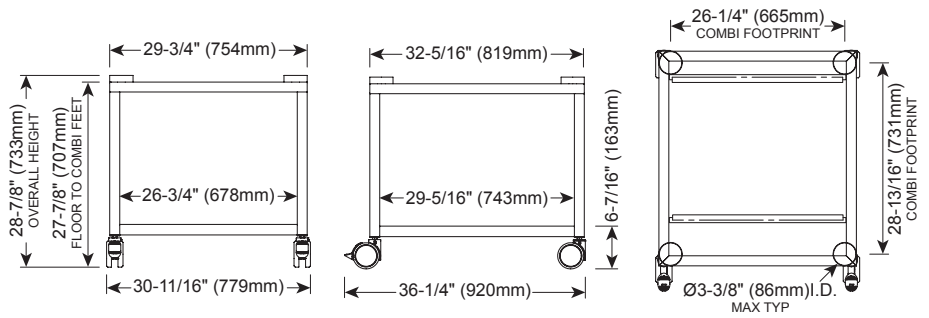

OVENS

STANDS, STAINLESS STEEL (H X W X D)

	4-10	6-10	10-10	7-20	10-20
5015711 MOBILE WITH PAN SLIDES & SHELF SPACING: 2-11/16 (68MM)				✓	✓
	28-7/8" x 38-3/4" x 38-5/16" (733mm x 983mm x 972mm)				
5016083 STATIONARY WITH SHELF				✓	✓
	25-7/16" x 39-13/16" x 36-5/16" (645mm x 1010mm x 922mm)				
5016084 STATIONARY WITH PAN SLIDES & SHELF SPACING: 2-11/16 (68MM)				✓	✓
	25-7/16" x 39-13/16" x 36-5/16" (645mm x 1010mm x 922mm)				
5016085 MOBILE WITH SHELF				✓	✓
	28-7/8" x 38-3/4" x 38-5/16" (733mm x 983mm x 972mm)				
5016087 STATIONARY				✓	✓
	38-3/4" x 42" x 36-5/16" (984mm x 1067mm x 922mm)				
5016088 STATIONARY WITH SHELF		✓	✓		
	25-7/16" x 31-3/4" x 34-5/16" (645mm x 805mm x 870mm)				
5016089 STATIONARY WITH PAN SLIDES & SHELF SPACING: 2-11/16 (68MM)		✓	✓		
	25-7/16" x 31-3/4" x 34-5/16" (645mm x 805mm x 870mm)				
5016090 MOBILE WITH SHELF		✓	✓		
	28-7/8" x 30-11/16" x 36-1/4" (733mm x 779mm x 920mm)				
5016091 MOBILE WITH PAN SLIDES & SHELF SPACING: 2-11/16 (68MM)		✓	✓		
	28-7/8" x 30-11/16" x 36-1/4" (733mm x 779mm x 920mm)				
5016092 STATIONARY		✓	✓		
	38-3/4" x 34" x 34-5/16" (984mm x 864mm x 870mm)				
5014737 STATIONARY WITH SINGLE SHELF	✓				
	15-1/4" x 22-5/16" x 31-5/8" (386mm x 565mm x 802mm)				
5014738 MOBILE WITH SINGLE SHELF	✓				
	18-5/6" x 21-13/16" x 31-1/8" (464mm x 552mm x 789mm)				
5014985 STATIONARY WITH DOUBLE SHELF	✓				
	36-1/4" x 22-5/16" x 31-5/8" (919mm x 565mm x 802mm)				
5014986 STATIONARY WITH DOUBLE SHELF	✓				
	36-3/16" x 23-3/4" x 31-9/16" (919mm x 603mm x 802mm)				

5015711
 Mobile Pan Slides & Shelf

5016083
 Stationary with Shelf

5016084
 Stationary with Pan Slides & Shelf

5016085
 Mobile with Shelf

5016087
 Stationary

5016088
 Stationary with Shelf

5016089
 Stationary with Pan Slides & Shelf

5016090
 Mobile with Shelf

5016091

Mobile with Pan Slides & Shelf

5016092

Stationary

5014737

Stationary with Single Shelf

5014738