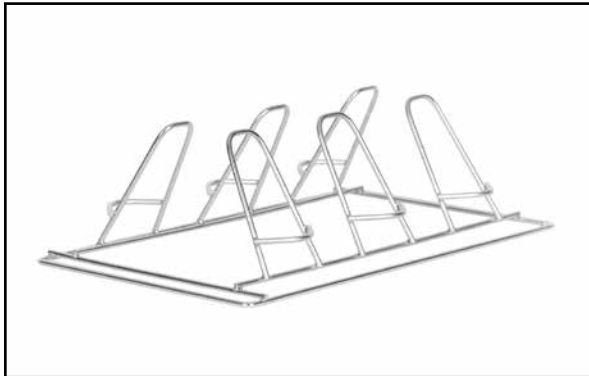

**COMBITHERM®
POULTRY ROASTING
RACKS**

- Keep your poultry at their best and make them easy to handle.
- Ensure food quality and maximize the production flexibility and efficiency of your Alto-Shaam Combitherm combi oven with a variety of poultry roasting racks.
- Angled poultry roasting racks evenly space your birds allowing consistent roasting and the perfect golden brown finish desired.
- Designed for use in the Alto-Shaam Combitherm CombiOven, these stainless steel racks slide effortlessly into the oven without the requirement of additional support pans, making loading and unloading safe and efficient.
- 6-piece poultry roasting rack, 5014438, is self-trussing, cutting prep time and purchasing costs [DESIGN PATENT D660647].
- Self-trussing angled rack facilitates bird "dismounting" onto a full-size sheet pan for easy handling or bagging.

6-piece Poultry Roasting Rack
self-trussing, fits in side racks
[DESIGN PATENT D660647] 5014438

6-piece Poultry Roasting Rack
fits inside a full-size hotel pan
SH-23000

8-piece Poultry Roasting Rack
fits inside a full-size hotel pan
SH-23619