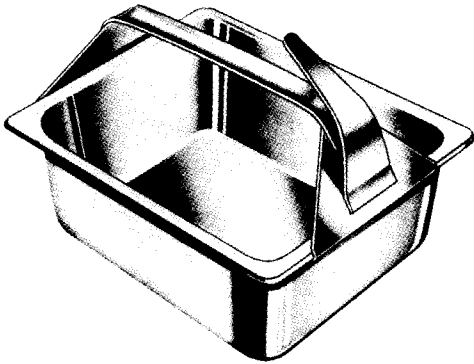

PANS/COVERS/ACCESSORIES

PAN LIFTER

APW/Wyott's easy-to-use, unique pan lifter makes transporting covered or uncovered pans safe and convenient. Constructed of sturdy stainless steel.

- 45951 Fits all full-size pans or long half-pans
- 45925 Fits all 2/3 size pans, 1/2 size pans and 1/3 size pans.
- 45915 Fits all 1/4 size pans and 1/6 size pans

ADAPTER BARS

- 16799 Adjustable bar for openings up to 15½". For use with 1/4 size, 1/6 size and 1/9 size pans.
- 16989 Non-adjustable bar for 12" x 20" pan.

PERFORATED PAN BOTTOMS

Handy stainless steel false bottoms for steam table pans and other uses.

APW/Wyott 1400 Series adapters enable 12" x 20" hot food wells and counter top equipment lines to accept round APW insets. All are crafted of stainless steel.

- 55704 Allows W-1 to accept 4 qt. insets
- 55707 Allows W-2 and CW1B to accept 7 qt. insets
- 55708 Allows CWK and WK-1 to accept 7 qt. insets.

ANGLED HOUSE TOP

House top adapter for 2/3 warmer holds 1/3 to 1/6 size pans at a convenient easy-serving angle.

APW/Wyott reserves the right to modify specifications or discontinue models without incurring obligation.