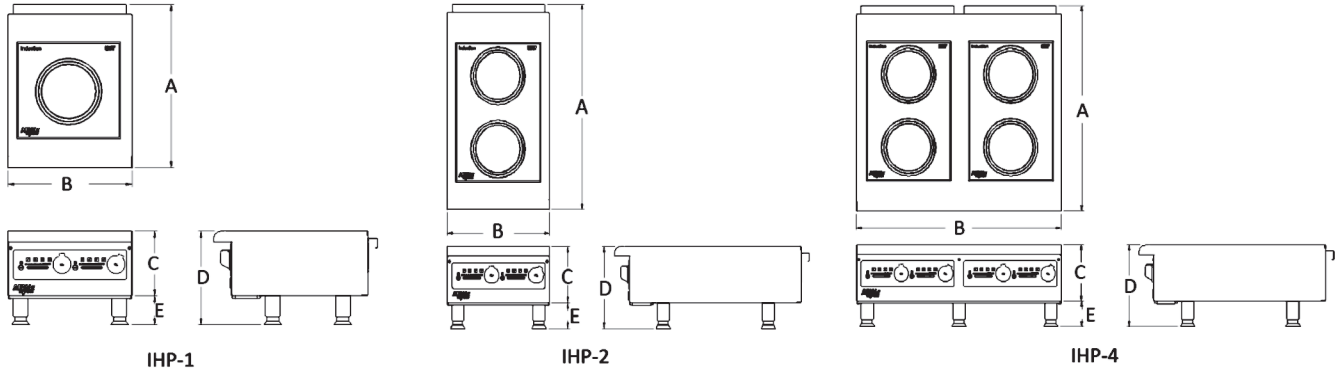

Easy To Use Controls

- Cook by the numbers
- Heat level visual display

APW Wyott Design Features

- “Back of House” counter top Induction with rotary power control
- Single 3.5KW, Dual 7 KW and 14KW Quad Hob Models
- 3500W, 208/240V, 50/60Hz per Hob
- Separate controls for each cooking zone
- 4” adjustable heavy duty legs
- 9 power settings with 4 pre-set push buttons.
- For use with induction-ready cookware
 - Ferrous Stainless Steel
 - Iron
 - Cast Iron

See reverse side for product specifications

PRODUCT

QUANTITY:

ITEM #

MODELS: IHP-1 IHP-2 IHP-4

Model	A	B	C	D	E
IHP-1	24-1/2"	17"	8-7/8"	12-7/8"	4"
IHP-2	32-1/4"	17"	8-7/8"	12-7/8"	4"
IHP-4	32-1/4"	32-1/2"	8-7/8"	12-7/8"	4"

Product Specifications

Construction:

Stainless steel front and legs. Stainless steel body with Shott Glass top. Aluminized steel, bottom and back.

Electrical Information:

Each unit is equipped with at least a 66", three wire grounded power cord, which terminates with a standard three-pronged male plug.