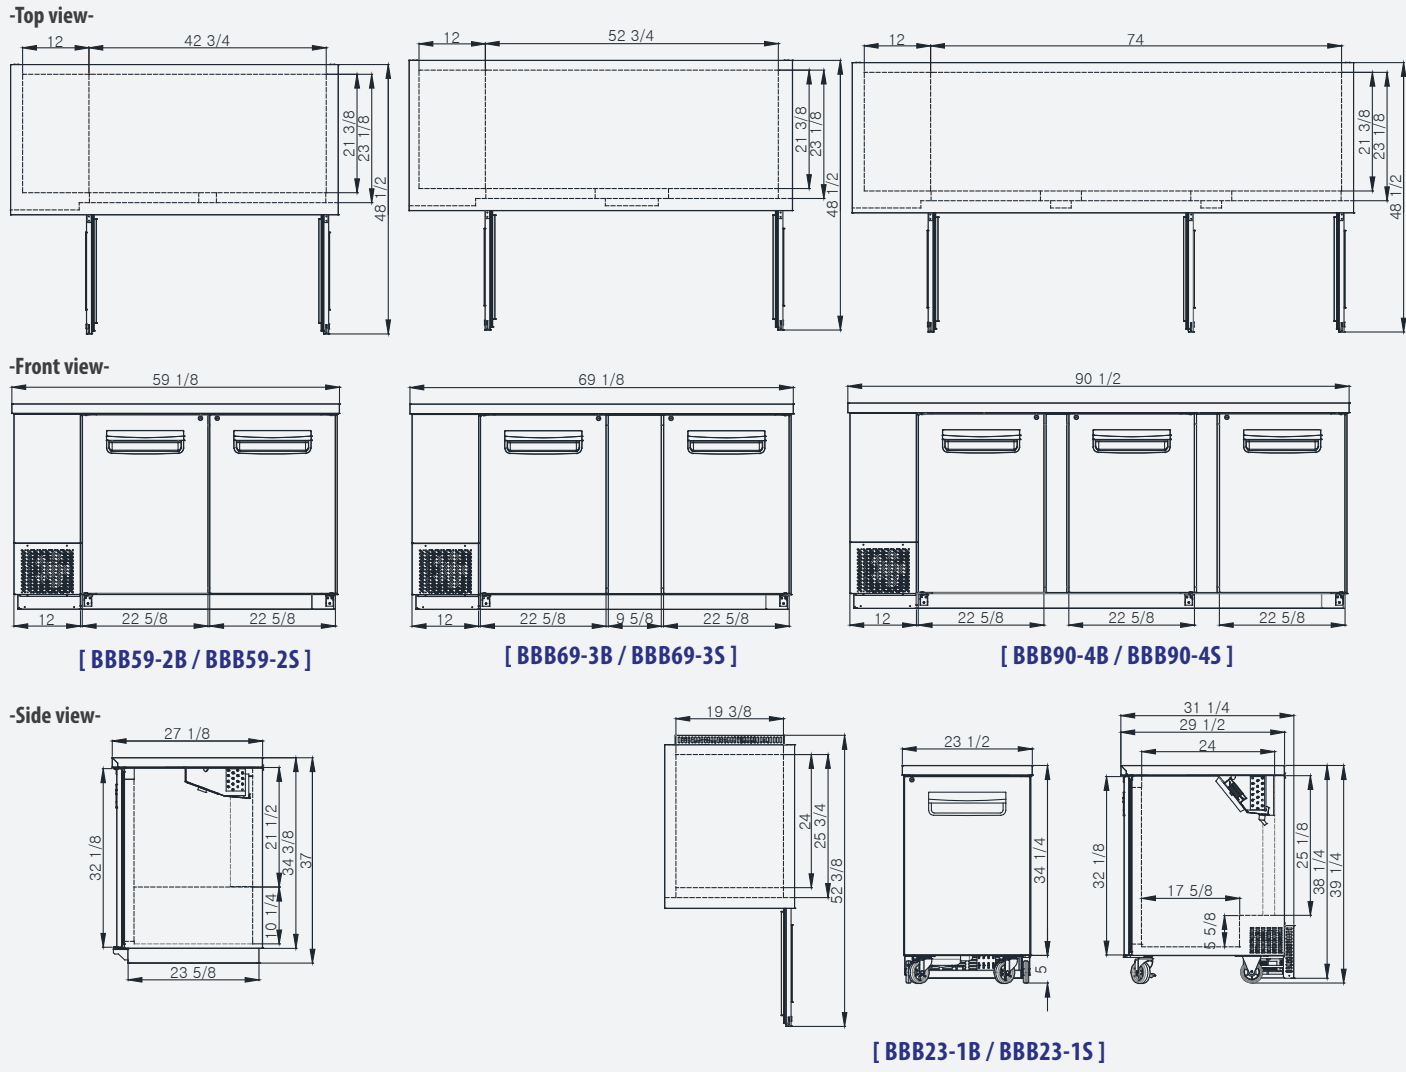

Product plan View

Product Specification

Back Bar Cooler

Model	Product Description						Refrigerant			Temperature Range		
	Back Bar Cooler						R-134a			33 ~ 38 °F		
	Exterior Option				Voltage		NEMA Config.			Cord Length (ft/m)		
	Black Vinyl finish(B) / Stainless Steel finish(S)				115V/60Hz		NEMA 5-15			9.8ft (3m)		
Doors	Capacity (Cu. Ft.)	Shelves	Cabinet Dimensions (inches / mm)			Foot	HP	Amps	Net Weight (lbs/kg)	Ship Weight (lbs/kg)		
			L	D	H							
BBB23-1B	1	7	2	23 1/2"(595mm)	31 1/4"(792mm)	39 1/4"(995mm)	4 Casters	1/5	3.3	187(85)	199(90)	
BBB23-1S	1	7	2	23 1/2"(595mm)	31 1/4"(792mm)	39 1/4"(995mm)	4 Casters	1/5	3.3	187(85)	199(90)	
BBB59-2B	2	19	4	59 1/8"(1500mm)	27 1/8"(688mm)	37"(940mm)	N/A	3/8	6.3	276(125)	301(137)	
BBB59-2S	2	19	4	59 1/8"(1500mm)	27 1/8"(688mm)	37"(940mm)	N/A	3/8	6.3	276(125)	301(137)	
BBB69-3B	2	23	4	69 1/8"(1755mm)	27 1/8"(688mm)	37"(940mm)	N/A	3/8	6.3	298(135)	310(141)	
BBB69-3S	2	23	4	69 1/8"(1755mm)	27 1/8"(688mm)	37"(940mm)	N/A	3/8	6.3	298(135)	310(141)	
BBB90-4B	3	31.5	6	90 1/2"(2295mm)	27 1/8"(688mm)	37"(940mm)	N/A	3/8	6.3	441(200)	466(211)	
BBB90-4S	3	31.5	6	90 1/2"(2295mm)	27 1/8"(688mm)	37"(940mm)	N/A	3/8	6.3	441(200)	466(211)	