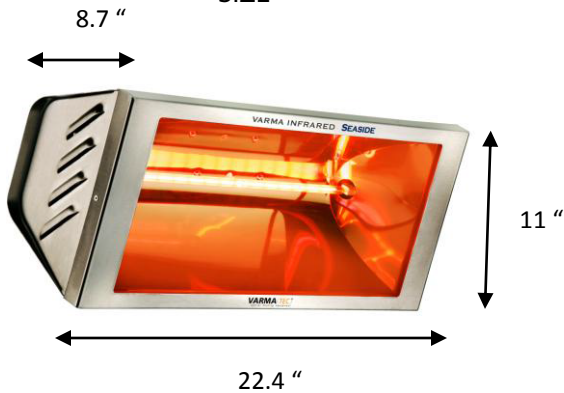

BERNER PATIO HEATERS Halogen

Electric Radiant Heater

Model: BPH-WR2000/15SS	
<u>SPECIFICATIONS</u>	WR2000/Stainless
Volts	110 V
Watts	1500
Amps	13.64 A
BTU's	5,120
Wood and Concrete Securable	Yes
Adjustable Wall Mount Bracket	Included
Wiring	Plug (not included) or Direct Wire
Cable Length	10 ft
Distance Between Heaters	9.8 ft
Weight (lbs)	14
Recommended Hanging Height	Between 7 - 8 ft
Effective Heat Coverage	8.3(h)x 13.1(l)x 13.1(w)
Finish	Stainless Steel

SIZE