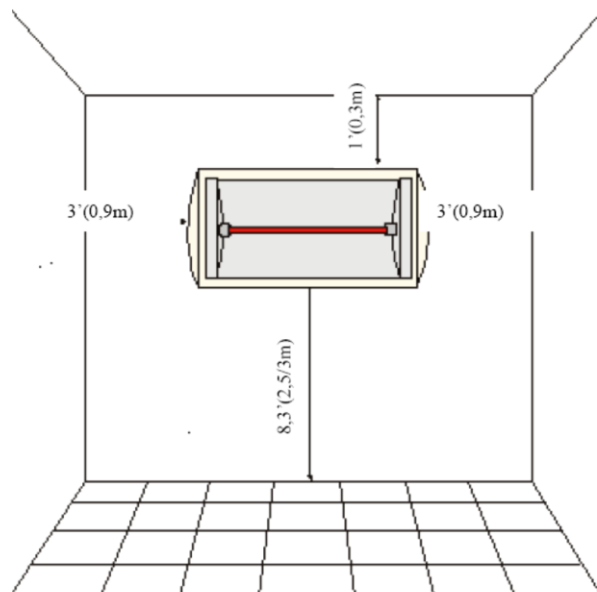

BERNER PATIO HEATERS Halogen

Electric Radiant Heater

Model: BPH-WR2000/15SS	
<u>SPECIFICATIONS</u>	WR2000/Stainless
Volts	110 V
Watts	1500
Amps	13.64 A
BTU's	5,120
Wood and Concrete Securable	Yes
Adjustable Wall Mount Bracket	Included
Wiring	Plug (not included) or Direct Wire
Cable Length	10 ft
Distance Between Heaters	9.8 ft
Weight (lbs)	14
Recommended Hanging Height	Between 7 - 8 ft
Effective Heat Coverage	8.3(h)x 13.1(l)x 13.1(w)
Finish	Stainless Steel

SIZE

CLEARANCE TO
COMBUSTIBLES

BRACKET_ASSEMBLY