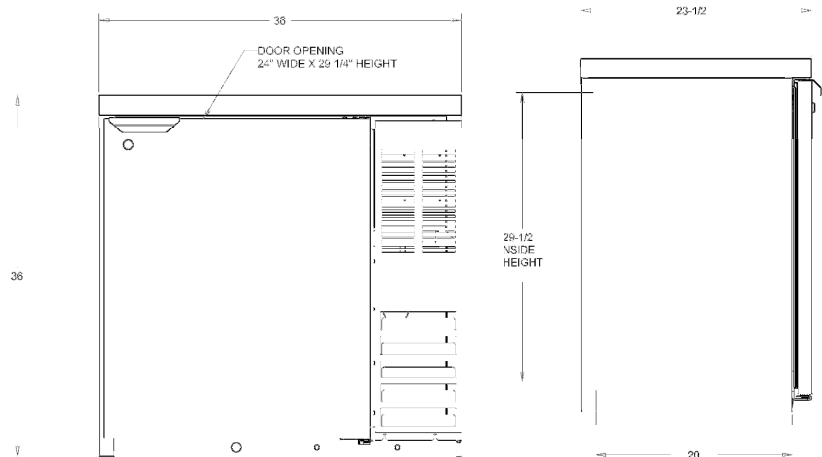

BB36 SOLID & GLASS DOOR SERIES BACK BAR REFRIGERATOR

Depth is 23 1/2" from face of door to back of cabinet. Handle projects 1/2."

Two heights include 34" with standard galvanized steel top for under shelf application and 36" when adapted with a 2" stainless steel top (-27 MODELS).

Quantity _____

BEVERAGE-AIR

Back Bar Refrigerators

Model: BB36 SOLID & GLASS DOOR MODELS

MODEL	BB36-1-B BB36-1-S BB36G-1-B BB36G-1-S	BB36-1-B-27 BB36-1-S-27 BB36G-1-B-27 BB36G-1-S-27 (2" S/S TOP)
EXTERNAL DIMENSIONAL DATA		
Length Overall (inches)	36"	36"
Length Overall (mm)	914	914
Depth Overall (inches)	23 1/2"	23 1/2"
Depth Overall (mm)	597	597
Height Overall— (inches)	34"	36"
Height Overall—(mm)	864	914
Door Opening (inches)	24" W x 29 1/4" H	24" W x 29 1/4" H
Depth With Door Open 90°	48 3/4"	48 3/4"
Number of Doors	1	1
INTERNAL DIMENSIONAL DATA		
NET Capacity (cubic ft.)	8.8	8.8
NET Capacity (Liters)	249	249
Internal Length Overall (inches)	24 1/4"	24 1/4"
Internal Length Overall (mm)	616	616
Internal Depth Overall (inches)	20"	20"
Internal Depth Overall (mm)	508	508
Internal Height Overall (inches)	29 1/2"	29 1/2"
Internal Height Overall (mm)	749	749
Number of Shelves	2	2
Number of Kegs (1/2 barrel kegs)	2	2
ELECTRICAL DATA		
Full Load Amperes 115/60/1	5.0	5.0
REFRIGERATION DATA		
Horsepower	1/5	1/5
WEIGHT DATA		
Gross Weight (Crated lbs)	250	250
Gross Weight (Crated kg)	113	113

PLAN VIEWS

BB36 END

BB36 FRONT

BB36 TOP

*Note: Not all markings may apply to all model variations.

BB36 (-27) TOP

BB36 (-27) FRONT

BB36 (-27) END