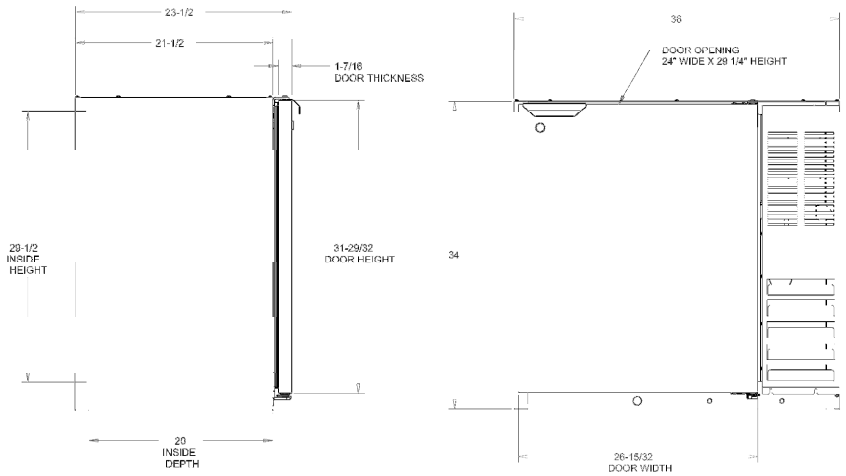

Quantity _____

BEVERAGE-AIR

Back Bar Refrigerators

Model: BB36 SOLID & GLASS DOOR MODELS

MODEL	BB36-1-B BB36-1-S BB36G-1-B BB36G-1-S	BB36-1-B-27 BB36-1-S-27 BB36G-1-B-27 BB36G-1-S-27 (2" S/S TOP)
EXTERNAL DIMENSIONAL DATA		
Length Overall (inches)	36"	36"
Length Overall (mm)	914	914
Depth Overall (inches)	23 1/2"	23 1/2"
Depth Overall (mm)	597	597
Height Overall— (inches)	34"	36"
Height Overall—(mm)	864	914
Door Opening (inches)	24" W x 29 1/4" H	24" W x 29 1/4" H
Depth With Door Open 90°	48 3/4"	48 3/4"
Number of Doors	1	1
INTERNAL DIMENSIONAL DATA		
NET Capacity (cubic ft.)	8.8	8.8
NET Capacity (Liters)	249	249
Internal Length Overall (inches)	24 1/4"	24 1/4"
Internal Length Overall (mm)	616	616
Internal Depth Overall (inches)	20"	20"
Internal Depth Overall (mm)	508	508
Internal Height Overall (inches)	29 1/2"	29 1/2"
Internal Height Overall (mm)	749	749
Number of Shelves	2	2
Number of Kegs (1/2 barrel kegs)	2	2
ELECTRICAL DATA		
Full Load Amperes 115/60/1	5.0	5.0
REFRIGERATION DATA		
Horsepower	1/5	1/5
WEIGHT DATA		
Gross Weight (Crated lbs)	250	250
Gross Weight (Crated kg)	113	113

PLAN VIEWS

BB36 END

BB36 FRONT

BB36 TOP

*Note: Not all markings may apply to all model variations.

BB36 (-27) TOP

BB36 (-27) FRONT

BB36 (-27) END