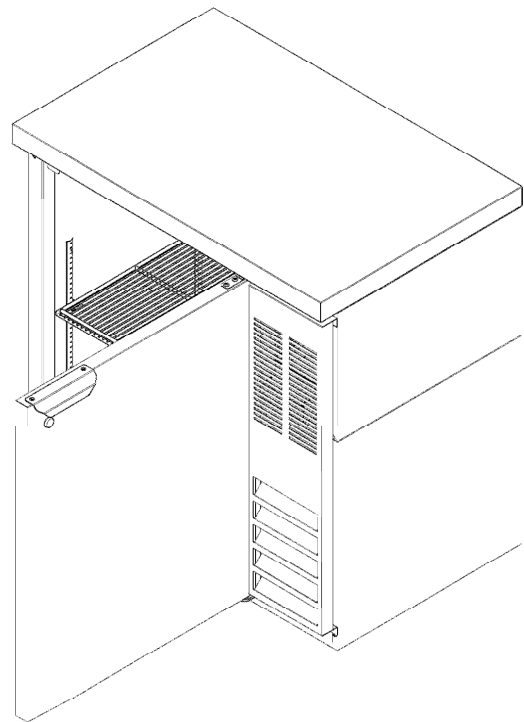

BB36 SOLID & GLASS DOOR SERIES BACK BAR REFRIGERATOR

Depth is 23 1/2" from face of door to back of cabinet. Handle projects 1/2."

Two heights include 34" with standard galvanized steel top for under shelf application and 36" when adapted with a 2" stainless steel top (-27 MODELS).

AVAILABLE OPTIONS

- WINE models available (40°-60 °F models)
- Open food rated models available.

Item No. _____
Quantity _____

MODELS:
SOLID DOOR
BB36-1-B
BB36-1-B-27
BB36-1-S
BB36-1-S-27

**BEER EQUIPMENT
BACK BAR
REFRIGERATOR**
BB36 SOLID & GLASS DOOR SERIES

GLASS DOOR
BB36G-1-B
BB36G-1-B-27
BB36G-1-S
BB36G-1-S-27

PICTURE COMING SOON
(RENDERING SHOWS BB36 WITH 2" S/S TOP)

Finishes available: Black or S/S
Door options: Solid or Glass Doors

ELECTRICAL CONNECTION