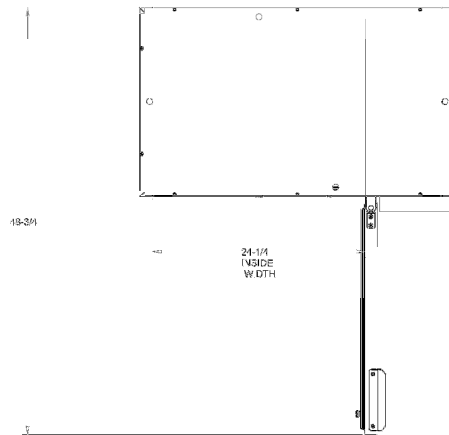

BB36 SOLID & GLASS DOOR SERIES BACK BAR REFRIGERATOR

Depth is 23 1/2" from face of door to back of cabinet. Handle projects 1/2."

Two heights include 34" with standard galvanized steel top for under shelf application and 36" when adapted with a 2" stainless steel top (-27 MODELS).

Quantity _____

BEVERAGE-AIR

Back Bar Refrigerators

Model: BB36 SOLID & GLASS DOOR MODELS

MODEL	BB36-1-B BB36-1-S BB36G-1-B BB36G-1-S	BB36-1-B-27 BB36-1-S-27 BB36G-1-B-27 BB36G-1-S-27 (2" S/S TOP)
EXTERNAL DIMENSIONAL DATA		
Length Overall (inches)	36"	36"
Length Overall (mm)	914	914
Depth Overall (inches)	23 1/2"	23 1/2"
Depth Overall (mm)	597	597
Height Overall— (inches)	34"	36"
Height Overall—(mm)	864	914
Door Opening (inches)	24" W x 29 1/4" H	24" W x 29 1/4" H
Depth With Door Open 90°	48 3/4"	48 3/4"
Number of Doors	1	1
INTERNAL DIMENSIONAL DATA		
NET Capacity (cubic ft.)	8.8	8.8
NET Capacity (Liters)	249	249
Internal Length Overall (inches)	24 1/4"	24 1/4"
Internal Length Overall (mm)	616	616
Internal Depth Overall (inches)	20"	20"
Internal Depth Overall (mm)	508	508
Internal Height Overall (inches)	29 1/2"	29 1/2"
Internal Height Overall (mm)	749	749
Number of Shelves	2	2
Number of Kegs (1/2 barrel kegs)	2	2
ELECTRICAL DATA		
Full Load Amperes 115/60/1	5.0	5.0
REFRIGERATION DATA		
Horsepower	1/5	1/5
WEIGHT DATA		
Gross Weight (Crated lbs)	250	250
Gross Weight (Crated kg)	113	113

PLAN VIEWS

BB36 END

BB36 FRONT

BB36 TOP

*Note: Not all markings may apply to all model variations.

BB36 (-27) TOP

BB36 (-27) FRONT

BB36 (-27) END