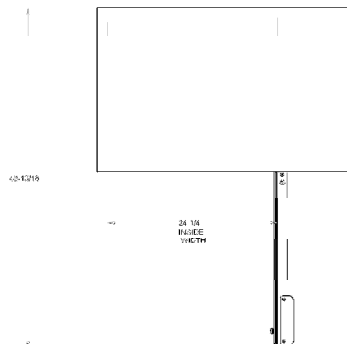

BB36 SOLID & GLASS DOOR SERIES BACK BAR REFRIGERATOR

Depth is 23 1/2" from face of door to back of cabinet. Handle projects 1/2."

Two heights include 34" with standard galvanized steel top for under shelf application and 36" when adapted with a 2" stainless steel top (-27 MODELS).

Quantity _____

BEVERAGE-AIR

Back Bar Refrigerators

Model: BB36 SOLID & GLASS DOOR MODELS

MODEL	BB36-1-B BB36-1-S BB36G-1-B BB36G-1-S	BB36-1-B-27 BB36-1-S-27 BB36G-1-B-27 BB36G-1-S-27 (2" S/S TOP)
EXTERNAL DIMENSIONAL DATA		
Length Overall (inches)	36"	36"
Length Overall (mm)	914	914
Depth Overall (inches)	23 1/2"	23 1/2"
Depth Overall (mm)	597	597
Height Overall— (inches)	34"	36"
Height Overall—(mm)	864	914
Door Opening (inches)	24" W x 29 1/4" H	24" W x 29 1/4" H
Depth With Door Open 90°	48 3/4"	48 3/4"
Number of Doors	1	1
INTERNAL DIMENSIONAL DATA		
NET Capacity (cubic ft.)	8.8	8.8
NET Capacity (Liters)	249	249
Internal Length Overall (inches)	24 1/4"	24 1/4"
Internal Length Overall (mm)	616	616
Internal Depth Overall (inches)	20"	20"
Internal Depth Overall (mm)	508	508
Internal Height Overall (inches)	29 1/2"	29 1/2"
Internal Height Overall (mm)	749	749
Number of Shelves	2	2
Number of Kegs (1/2 barrel kegs)	2	2
ELECTRICAL DATA		
Full Load Amperes 115/60/1	5.0	5.0
REFRIGERATION DATA		
Horsepower	1/5	1/5
WEIGHT DATA		
Gross Weight (Crated lbs)	250	250
Gross Weight (Crated kg)	113	113

PLAN VIEWS

BB36 END

BB36 FRONT

BB36 TOP

*Note: Not all markings may apply to all model variations.

BB36 (-27) TOP

BB36 (-27) FRONT

BB36 (-27) END