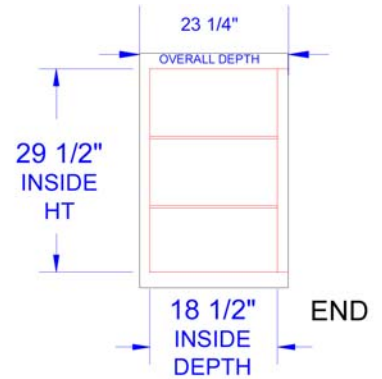

Model Specified _____

Store# _____

Location _____

Quantity _____

BEVERAGE-AIR

Back Bar Glass Door Wine Refrigerators—Sliding Glass Doors

Models: BB48GSY-1-B-WINE, BB58GS-1-B-WINE, BB72GSY-1-B-WINE

MODEL	BB48GSY-1-B	BB58GS-1-B	BB72GSY-1-B
EXTERNAL DIMENSIONAL DATA			
Length Overall (inches)	48"	59"	72"
Length Overall (mm)	1219	1499	1829
Depth Overall (inches)	23 1/4"	28 3/16"	23 1/4"
Depth Overall (mm)	591	716	591
Height Overall— (inches)	34"	37 1/4"	34"
Height Overall—(mm)	864	946	864
Number of doors	2	2	3
INTERNAL DIMENSIONAL DATA			
NET Capacity (cubic ft.)	12.1	23.8	19.4
NET Capacity (Liters)	343	672	549
Internal Length Overall (inches)	36"	55"	60"
Internal Length Overall (mm)	914	1397	1524
Internal Depth Overall (inches)	18 1/2"	23"	18 1/2"
Internal Depth Overall (mm)	470	584	470
Internal Height Overall (inches)	29 1/2"	32"	29 1/2"
Internal Height Overall (mm)	749	813	749
Number of Shelves	4	4	6
Number of Kegs (straight wall)	2	2	3
ELECTRICAL DATA			
Full Load Amperes 115/60/1	5	7.4	5.0
REFRIGERATION DATA			
Horsepower	1/4	1/3	1/4
WEIGHT DATA			
Gross Weight (Crated lbs)	306	382	370
Gross Weight (Crated kg)	139	173	168

PLAN VIEWS