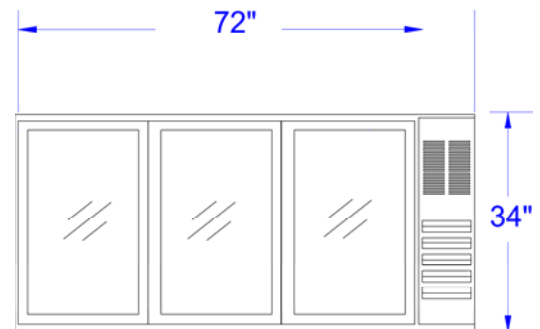

FRONT
BB48GSY-1-B