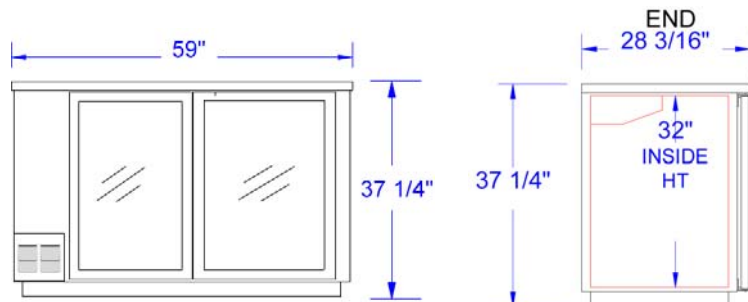

FRONT
BB72GSY-1-B

FRONT

BB58GS-1-B

*Note: Not all markings may apply to all model variations.

ELECTRICAL CONNECTION

Units are pre-wired at factory and include 8' long cord and plug set.

115/60/1
NEMA-5-15P

BEVERAGE-AIR® CORPORATION

3779 Champion Blvd. • Winston-Salem, NC 27105 USA • (336) 245-6400 • Fax (336) 245-6453 • (888) 845-9800 • www.beverage-air.com

Specifications are subject to change without prior notice. 04/2013