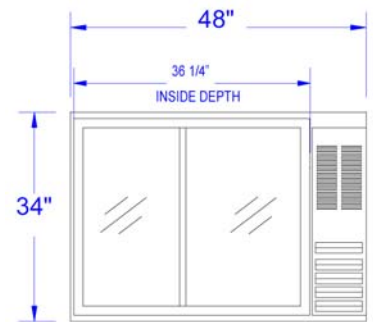

Model Specified _____

Store# _____

Location _____

Quantity _____

BEVERAGE-AIR

Back Bar Glass Door Wine Refrigerators—Sliding Glass Doors

Models: BB48GSY-1-B-WINE, BB58GS-1-B-WINE, BB72GSY-1-B-WINE

MODEL	BB48GSY-1-B	BB58GS-1-B	BB72GSY-1-B
EXTERNAL DIMENSIONAL DATA			
Length Overall (inches)	48"	59"	72"
Length Overall (mm)	1219	1499	1829
Depth Overall (inches)	23 1/4"	28 3/16"	23 1/4"
Depth Overall (mm)	591	716	591
Height Overall— (inches)	34"	37 1/4"	34"
Height Overall—(mm)	864	946	864
Number of doors	2	2	3
INTERNAL DIMENSIONAL DATA			
NET Capacity (cubic ft.)	12.1	23.8	19.4
NET Capacity (Liters)	343	672	549
Internal Length Overall (inches)	36"	55"	60"
Internal Length Overall (mm)	914	1397	1524
Internal Depth Overall (inches)	18 1/2"	23"	18 1/2"
Internal Depth Overall (mm)	470	584	470
Internal Height Overall (inches)	29 1/2"	32"	29 1/2"
Internal Height Overall (mm)	749	813	749
Number of Shelves	4	4	6
Number of Kegs (straight wall)	2	2	3
ELECTRICAL DATA			
Full Load Amperes 115/60/1	5	7.4	5.0
REFRIGERATION DATA			
Horsepower	1/4	1/3	1/4
WEIGHT DATA			
Gross Weight (Crated lbs)	306	382	370
Gross Weight (Crated kg)	139	173	168

PLAN VIEWS