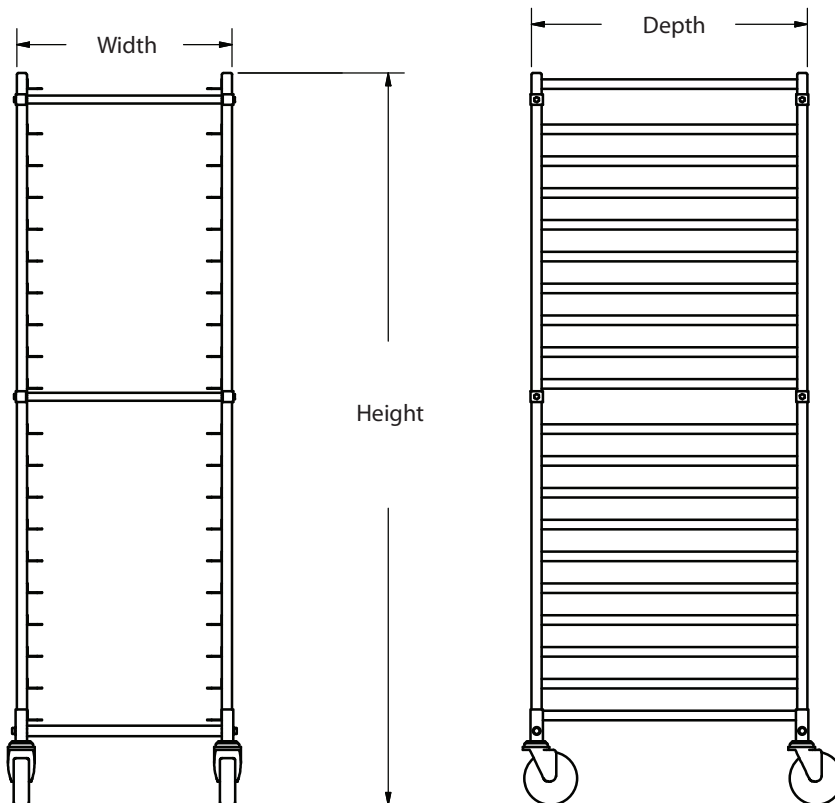

RESOURCES

Square Top Bun Pan Rack

Use your smart phone to scan the above QR code to visit our website: www.bk-resources.com

Certifications:

BK-ABPR-1
(Front Load)

BK-ABPR-1S
(Side Load)

Features:

- Stores 20 ea. 18 x 26 pans
- Ships Knocked Down

Material:

- 6065-T3 Aluminum
- 5" Non-locking Swivel Casters

Part Number	Size: (w x h x d)	Load Side
BK-ABPR-1	20-1/4" x 69" x 26"	Front Load
BK-ABPR-1S	20-1/4" x 69" x 26"	Side Load

PRODUCT DATA SHEET

RESOURCES