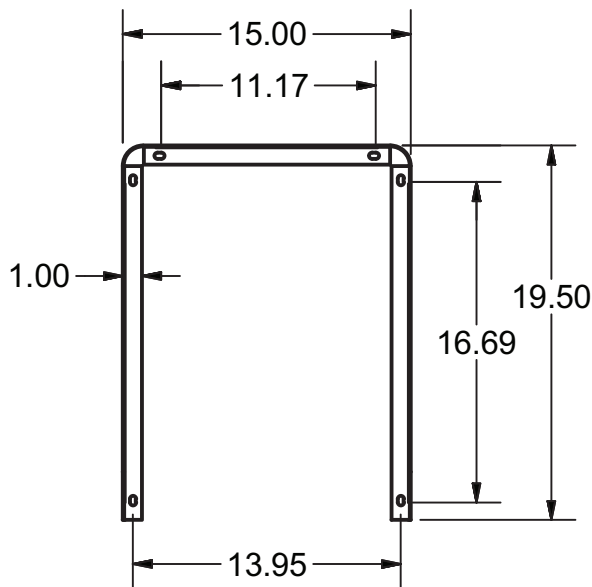

# 3-Sided Removable Side Splash

For Use With 10" x 14" Drop In Sinks

Use your smart phone to scan the above QR code to visit our website:  
[www.bk-resources.com](http://www.bk-resources.com)

Sink Sold Separately

### Features:

- Designed For Use With ALL BK Resources 10" x 14" Drop In Sinks

### Material:

- 16 ga. T-304 Stainless Steel

Part Number	Overall Dim. (l x w x h)
BK-DI1014-SS	15" x 19 1/2" x 8"

PRODUCT DATA SHEET

BK RESOURCES