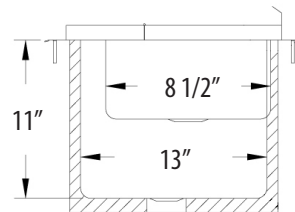

Drop In Ice Bin w/ Sink

Use your smart phone to scan the above QR code to visit our website:
www.bk-resources.com

Shown as BK-DIBHL-2118

Features:

- Includes Drains: BKDR-2 & BKDR-325CP
- Removable Hinged Lid

Material:

- T-304 18 ga. Stainless Steel Base
- T-304 14 ga. Stainless Steel Top

Options:

- 4" O.C. Faucets

Part Number	Unit Size (l x w x h)	Basin Size (l x w x d)	Sink Bowl Dim. (l x w x d)	Included Faucet	Recommended Cutout Size (l x w)
BK-DIBHL-2118	21" x 18" x 12"	9" x 13" x 11"	11 1/2" x 8 1/2" x 5 1/2"	-	19 7/8" x 17"
BK-DIBHL-2118-P-G	21" x 18" x 12"	9" x 13" x 11"	11 1/2" x 8 1/2" x 5 1/2"	BKD-3G-G	19 7/8" x 17"