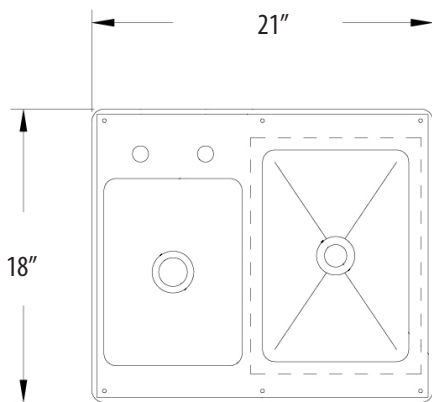

Drop In Ice Bin w/ Sink

Use your smart phone to scan the above QR code to visit our website:
www.bk-resources.com

Shown as BK-DIBHL-2118

Features:

- Includes Drains: BKDR-2 & BKDR-325CP
- Removable Hinged Lid

Material:

- T-304 18 ga. Stainless Steel Base
- T-304 14 ga. Stainless Steel Top

Options:

- 4" O.C. Faucets

Part Number	Unit Size (l x w x h)	Basin Size (l x w x d)	Sink Bowl Dim. (l x w x d)	Included Faucet	Recommended Cutout Size (l x w)
BK-DIBHL-2118	21" x 18" x 12"	9" x 13" x 11"	11 1/2" x 8 1/2" x 5 1/2"	-	19 7/8" x 17"
BK-DIBHL-2118-P-G	21" x 18" x 12"	9" x 13" x 11"	11 1/2" x 8 1/2" x 5 1/2"	BKD-3G-G	19 7/8" x 17"