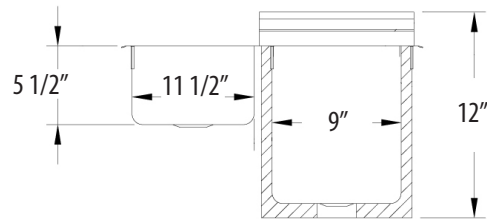

Drop In Ice Bin w/ Sink

Use your smart phone to scan the above QR code to visit our website:
www.bk-resources.com

Shown as BK-DIBHL-2118

Features:

- Includes Drains: BKDR-2 & BKDR-325CP
- Removable Hinged Lid

Material:

- T-304 18 ga. Stainless Steel Base
- T-304 14 ga. Stainless Steel Top

Options:

- 4" O.C. Faucets

Part Number	Unit Size (l x w x h)	Basin Size (l x w x d)	Sink Bowl Dim. (l x w x d)	Included Faucet	Recommended Cutout Size (l x w)
BK-DIBHL-2118	21" x 18" x 12"	9" x 13" x 11"	11 1/2" x 8 1/2" x 5 1/2"	-	19 7/8" x 17"
BK-DIBHL-2118-P-G	21" x 18" x 12"	9" x 13" x 11"	11 1/2" x 8 1/2" x 5 1/2"	BKD-3G-G	19 7/8" x 17"