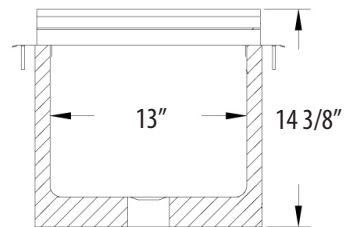

Drop In Ice Bin w/ Lid

Use your smart phone to scan the above QR code to visit our website:
www.bk-resources.com

Features:

- Includes BKDR-325CP Drain
- Removable Hinged Lid

Material:

- T-304 18 ga. Stainless Steel Base
- T-304 14 ga. Stainless Steel Top

Part Number	Unit Size (l x w x h)	Basin Size (l x w x d)	Recommended Cutout Size (l x w)
BK-DIBL-1218	12" x 18" x 14 3/8"	9" x 13" x 10"	11 1/4" x 17 1/4"
BK-DIBL-2218	22" x 18" x 14 3/8"	18" x 13" x 10"	21 1/4" x 17 1/4"
BK-DIBL-2818	28" x 18" x 14 3/8"	24" x 13" x 10"	27 1/4" x 17 1/4"
BK-DIBL-3418	34" x 18" x 14 3/8"	30" x 13" x 10"	33 1/8" x 17 1/4"