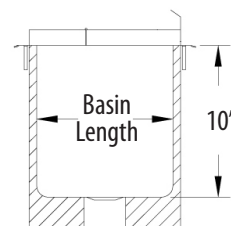

Drop In Ice Bin w/ Lid

Use your smart phone to scan the above QR code to visit our website:
www.bk-resources.com

Features:

- Includes BKDR-325CP Drain
- Removable Hinged Lid

Material:

- T-304 18 ga. Stainless Steel Base
- T-304 14 ga. Stainless Steel Top

Part Number	Unit Size (l x w x h)	Basin Size (l x w x d)	Recommended Cutout Size (l x w)
BK-DIBL-1218	12" x 18" x 14 3/8"	9" x 13" x 10"	11 1/4" x 17 1/4"
BK-DIBL-2218	22" x 18" x 14 3/8"	18" x 13" x 10"	21 1/4" x 17 1/4"
BK-DIBL-2818	28" x 18" x 14 3/8"	24" x 13" x 10"	27 1/4" x 17 1/4"
BK-DIBL-3418	34" x 18" x 14 3/8"	30" x 13" x 10"	33 1/8" x 17 1/4"