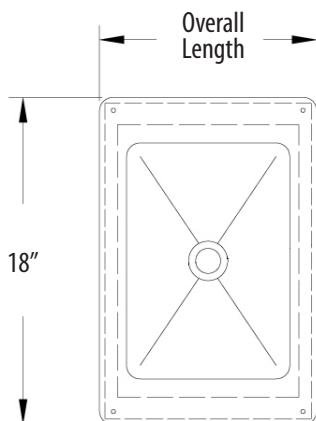

Drop In Ice Bin w/ Lid

Use your smart phone to scan the above QR code to visit our website:
www.bk-resources.com

Features:

- Includes BKDR-325CP Drain
- Removable Hinged Lid

Material:

- T-304 18 ga. Stainless Steel Base
- T-304 14 ga. Stainless Steel Top

Part Number	Unit Size (l x w x h)	Basin Size (l x w x d)	Recommended Cutout Size (l x w)
BK-DIBL-1218	12" x 18" x 14 3/8"	9" x 13" x 10"	11 1/4" x 17 1/4"
BK-DIBL-2218	22" x 18" x 14 3/8"	18" x 13" x 10"	21 1/4" x 17 1/4"
BK-DIBL-2818	28" x 18" x 14 3/8"	24" x 13" x 10"	27 1/4" x 17 1/4"
BK-DIBL-3418	34" x 18" x 14 3/8"	30" x 13" x 10"	33 1/8" x 17 1/4"